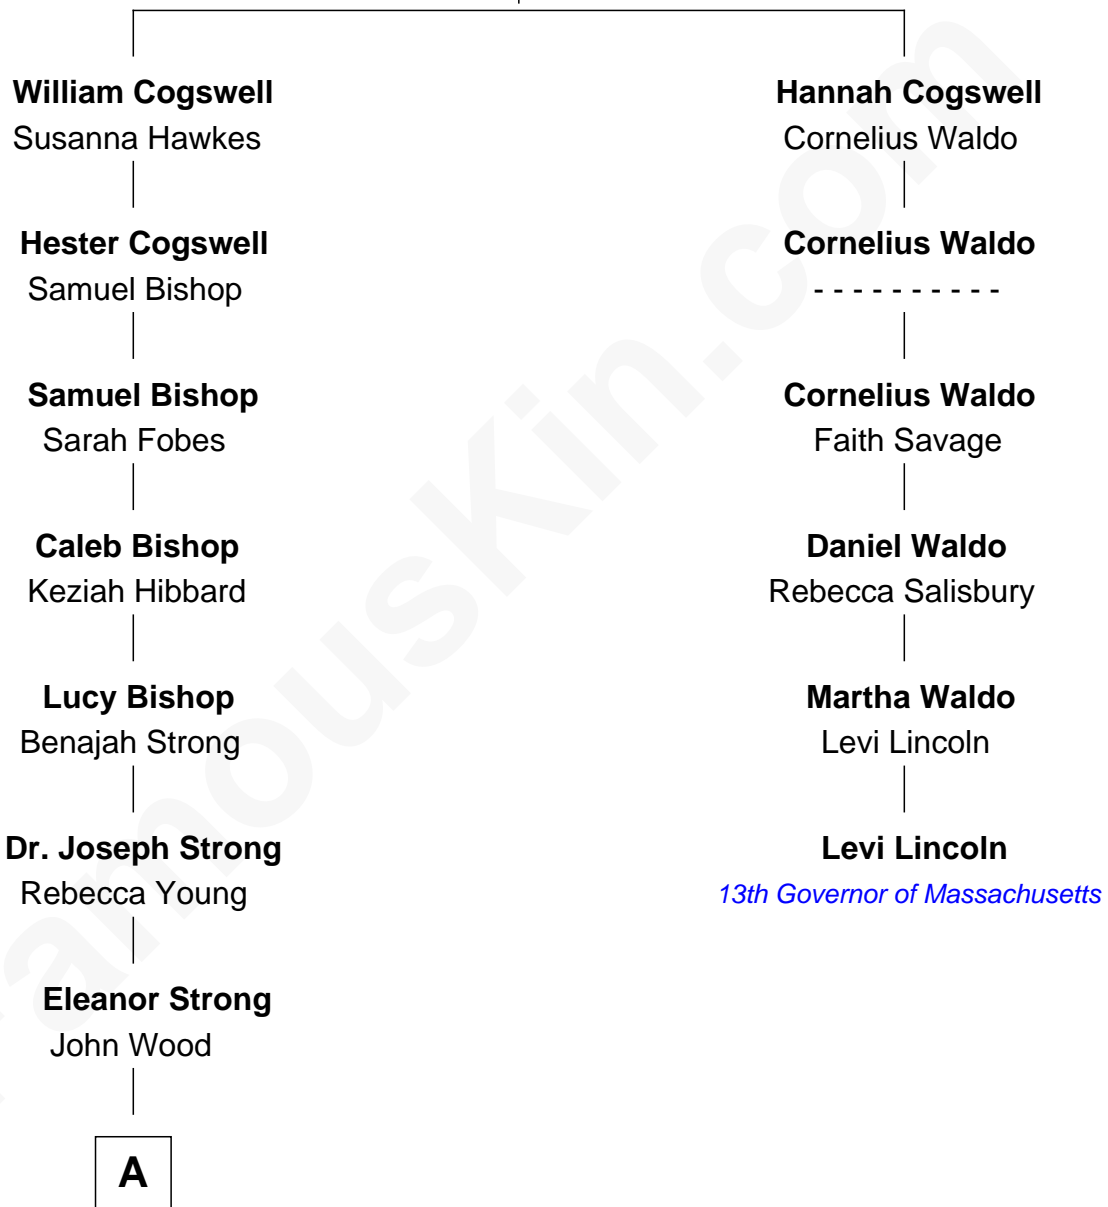

FamousKin.com Relationship Chart of

Princess Diana

Princess of Wales

5th cousin 6 times removed of

Levi Lincoln

13th Governor of Massachusetts

John Cogswell
Elizabeth Thomson

A

Ellen Wood
Franklin H. Work

Frances Eleanor Work
James Boothby Burke Roche

Edmund Maurice Burke Roche
Ruth Sylvia Gill

Frances Ruth Burke Roche
Edward John Spencer

Princess Diana
Princess of Wales

FamousKin.com