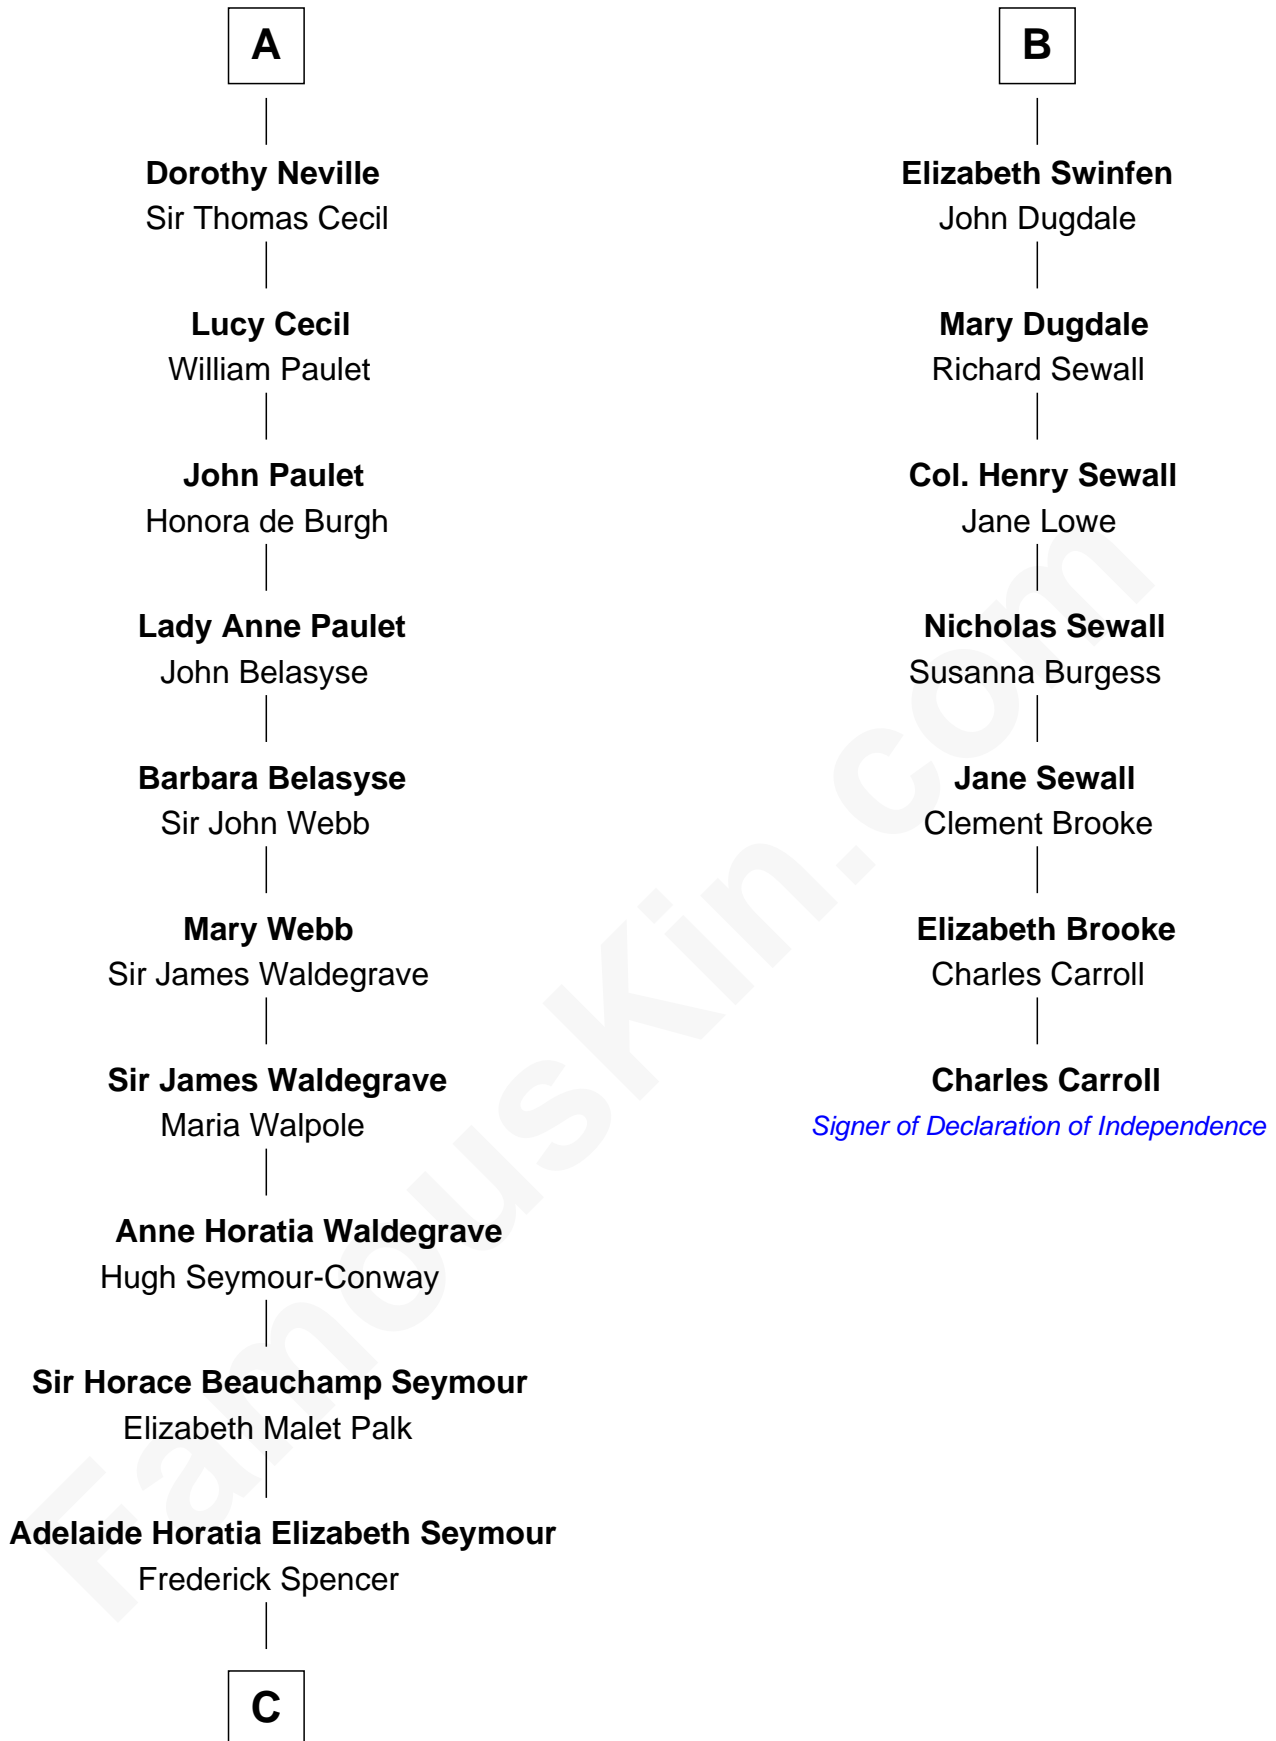

# FamousKin.com Relationship Chart of

**Princess Diana**

*Princess of Wales*

13th cousin 7 times removed of

**Charles Carroll**

*Signer of the Declaration of Independence*

**C**

—  
**Charles Robert Spencer**

Margaret Baring

—  
**Albert Edward John Spencer**

Cynthia Elinor Beatrix Hamilton

—  
**Edward John Spencer**

Frances Ruth Burke Roche

—  
**Princess Diana**

*Princess of Wales*

FamousKin.com