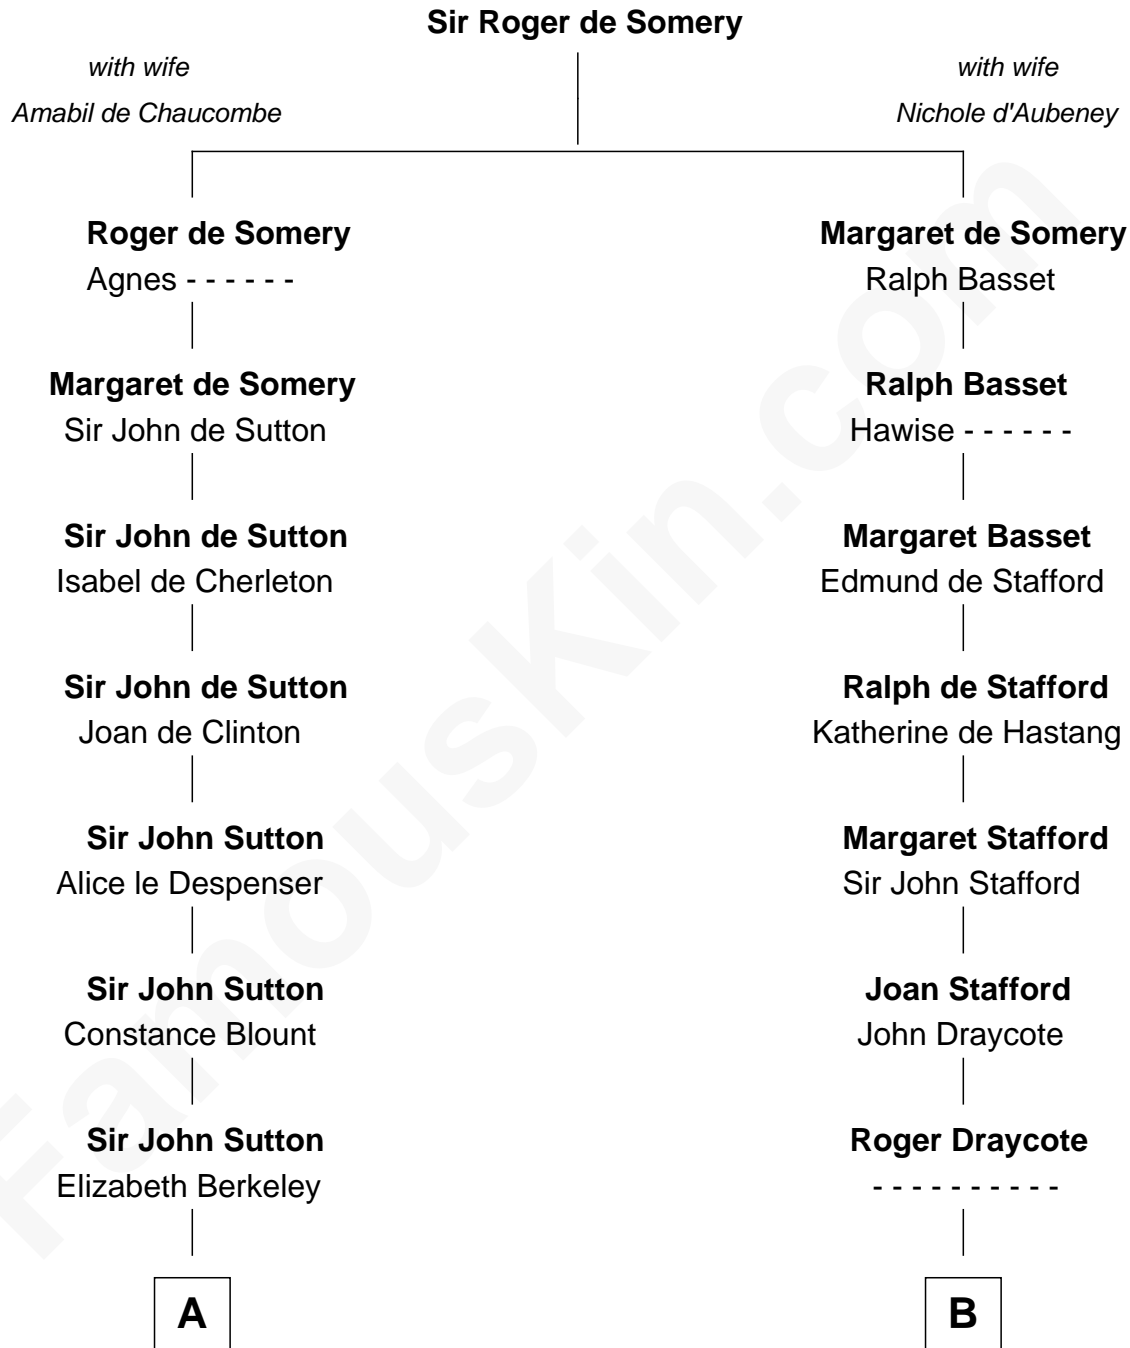

## Relationship Chart of

### Princess Diana

*Princess of Wales*

18th cousin 3 times removed of

**Charles Carroll**  
*Signer of the Declaration of Independence*

**C**

**Adelaide Horatia Elizabeth Seymour**

Frederick Spencer

**Charles Robert Spencer**