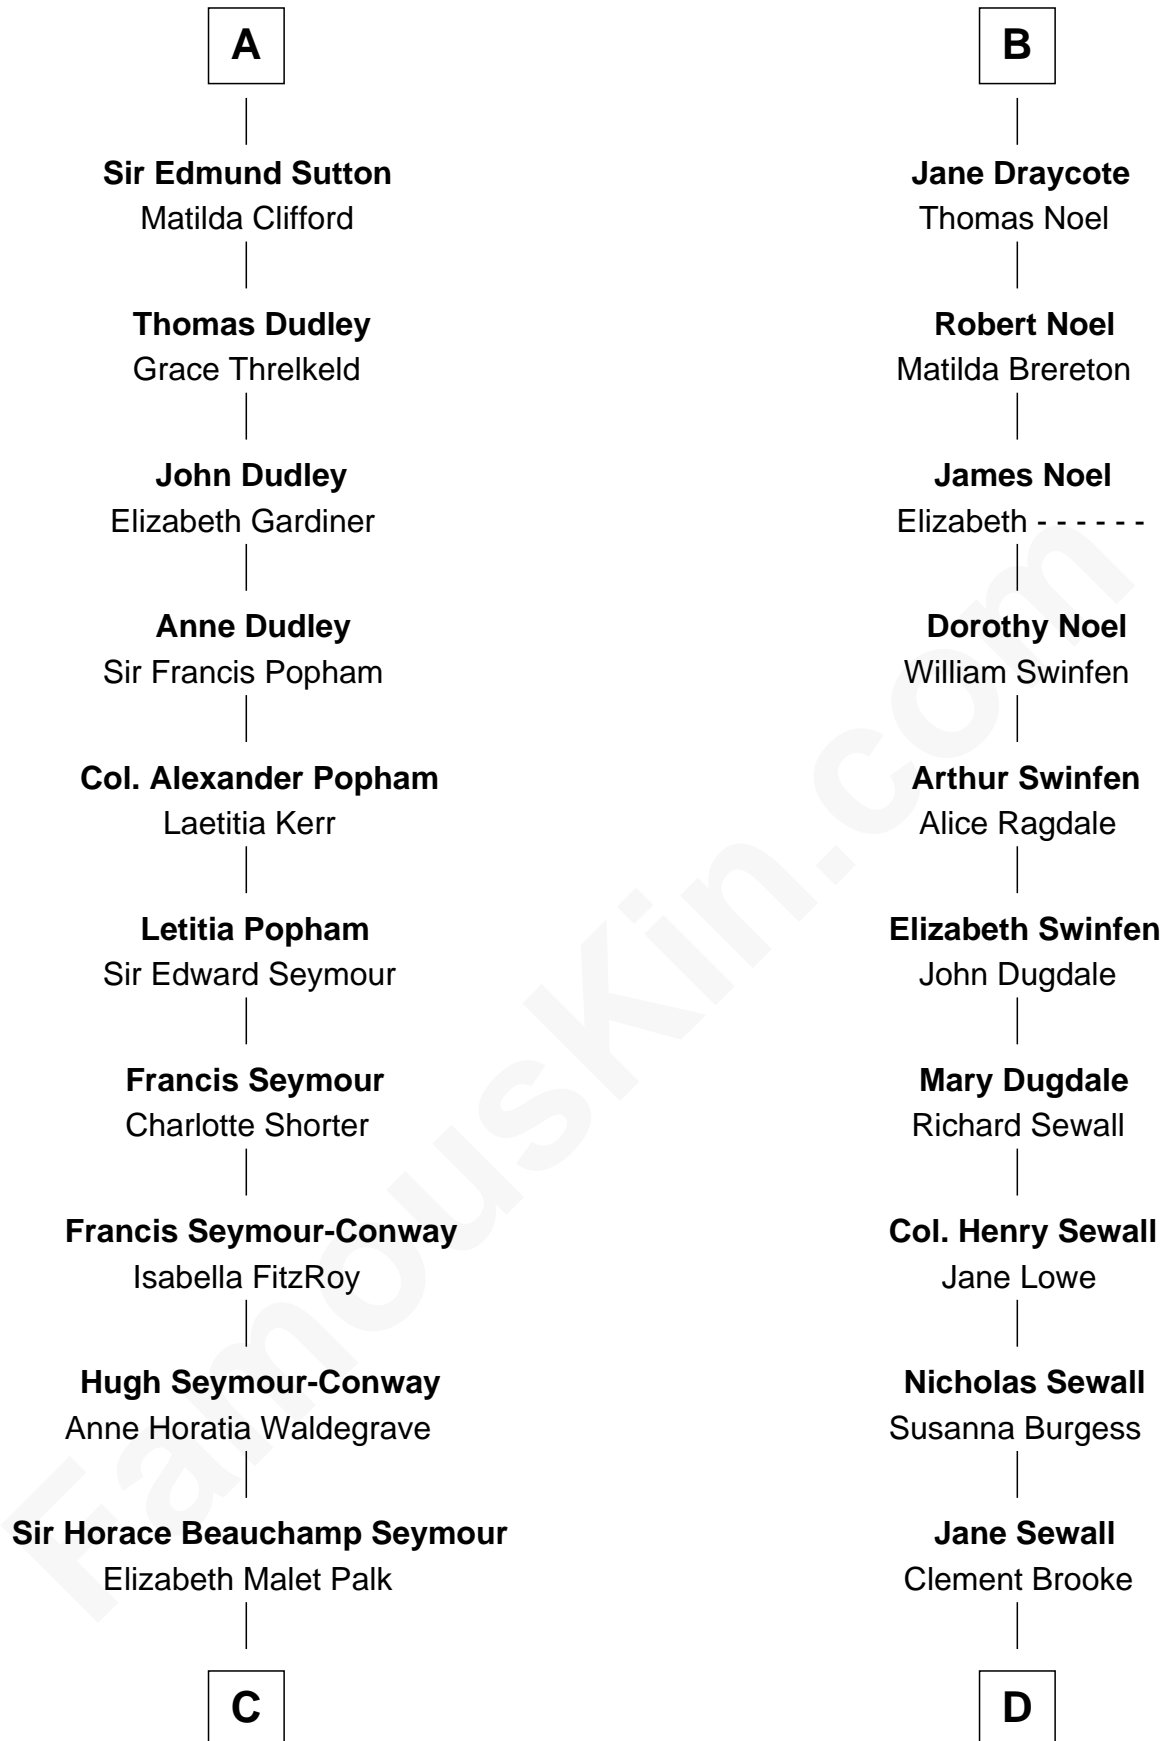

## Relationship Chart of

### Princess Diana

*Princess of Wales*

18th cousin 3 times removed of

**Charles Carroll**  
*Signer of the Declaration of Independence*

**C**

**Adelaide Horatia Elizabeth Seymour**

Frederick Spencer

**Charles Robert Spencer**

Margaret Baring

**Albert Edward John Spencer**

Cynthia Elinor Beatrix Hamilton

**Edward John Spencer**

Frances Ruth Burke Roche

**Princess Diana**

*Princess of Wales*

**D**