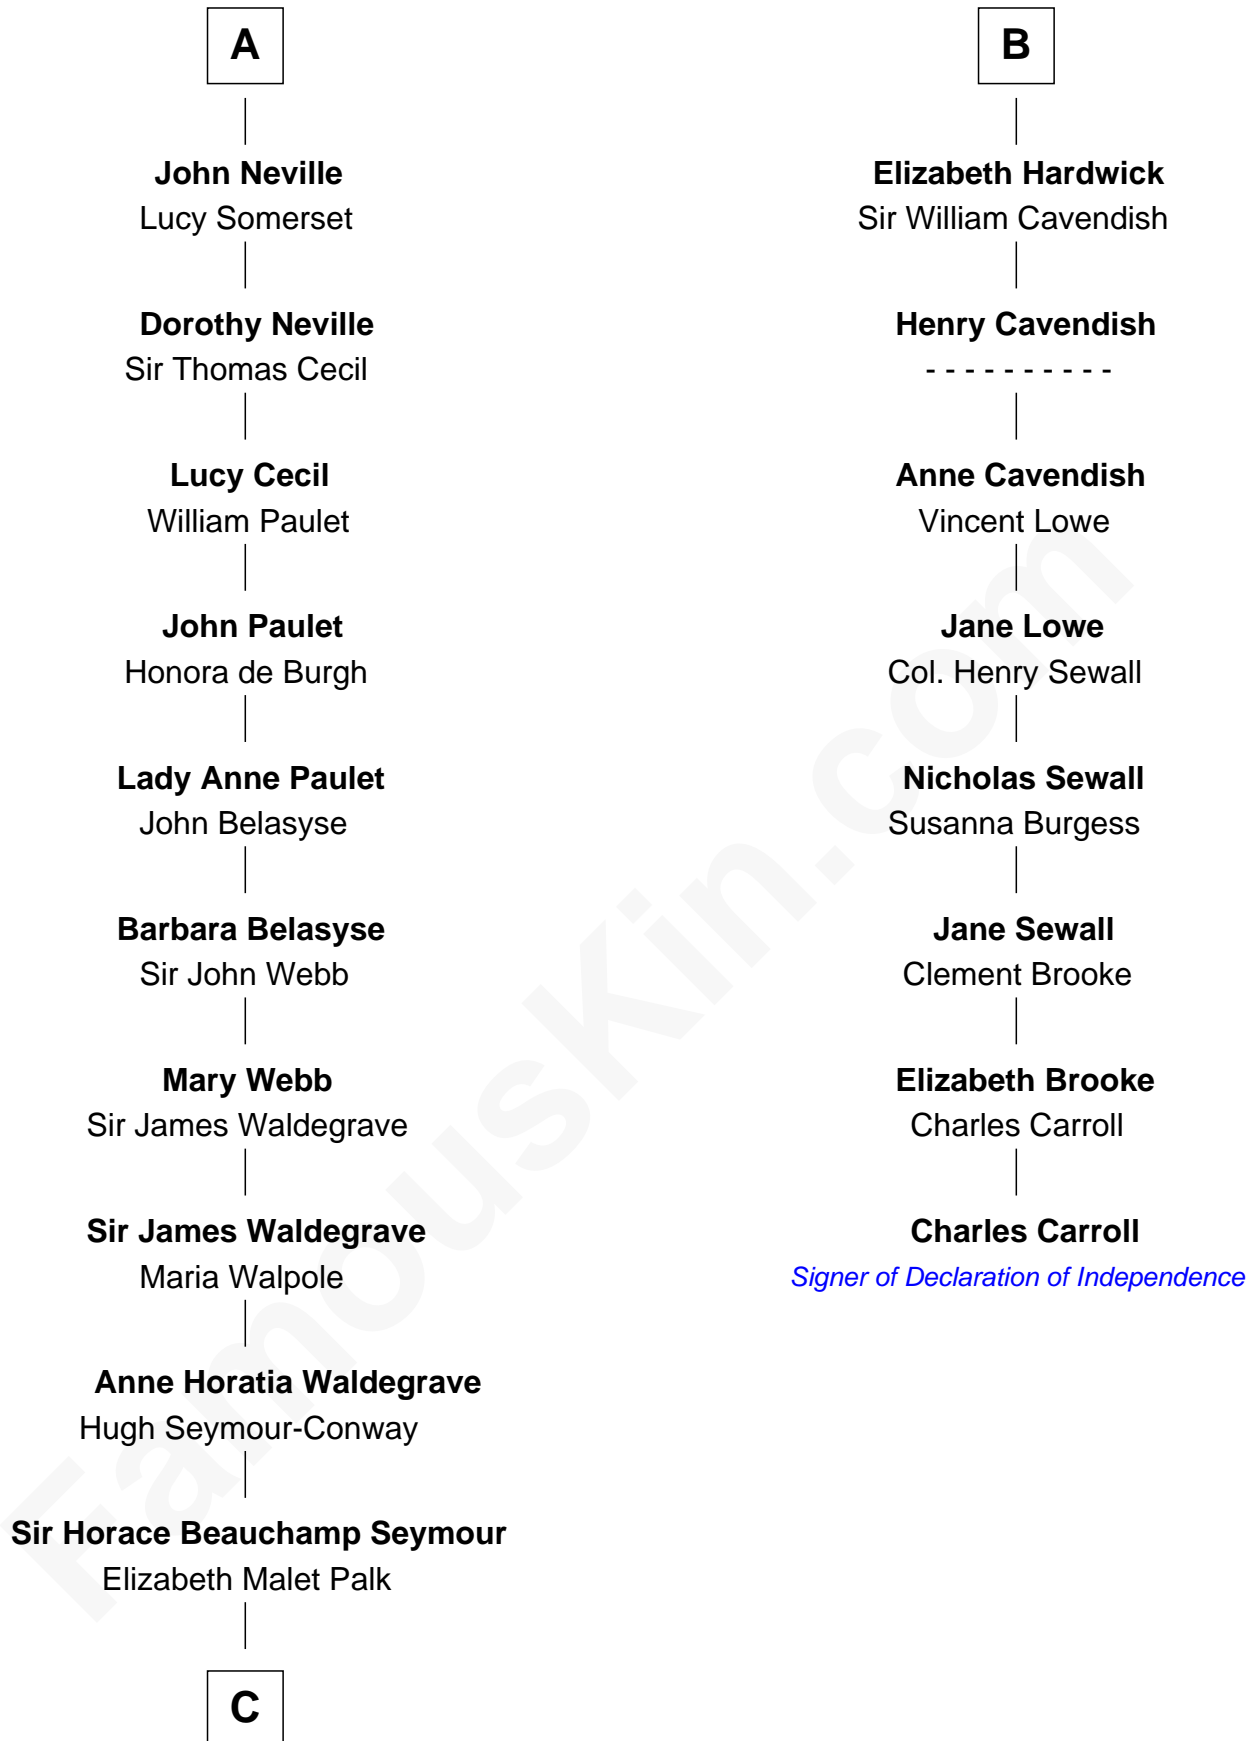

FamousKin.com

Relationship Chart of

Princess Diana

Princess of Wales

14th cousin 7 times removed of

Charles Carroll
Signer of the Declaration of Independence

C

Adelaide Horatia Elizabeth Seymour

Frederick Spencer

Charles Robert Spencer

Margaret Baring

Albert Edward John Spencer

Cynthia Elinor Beatrix Hamilton

Edward John Spencer

Frances Ruth Burke Roche

Princess Diana