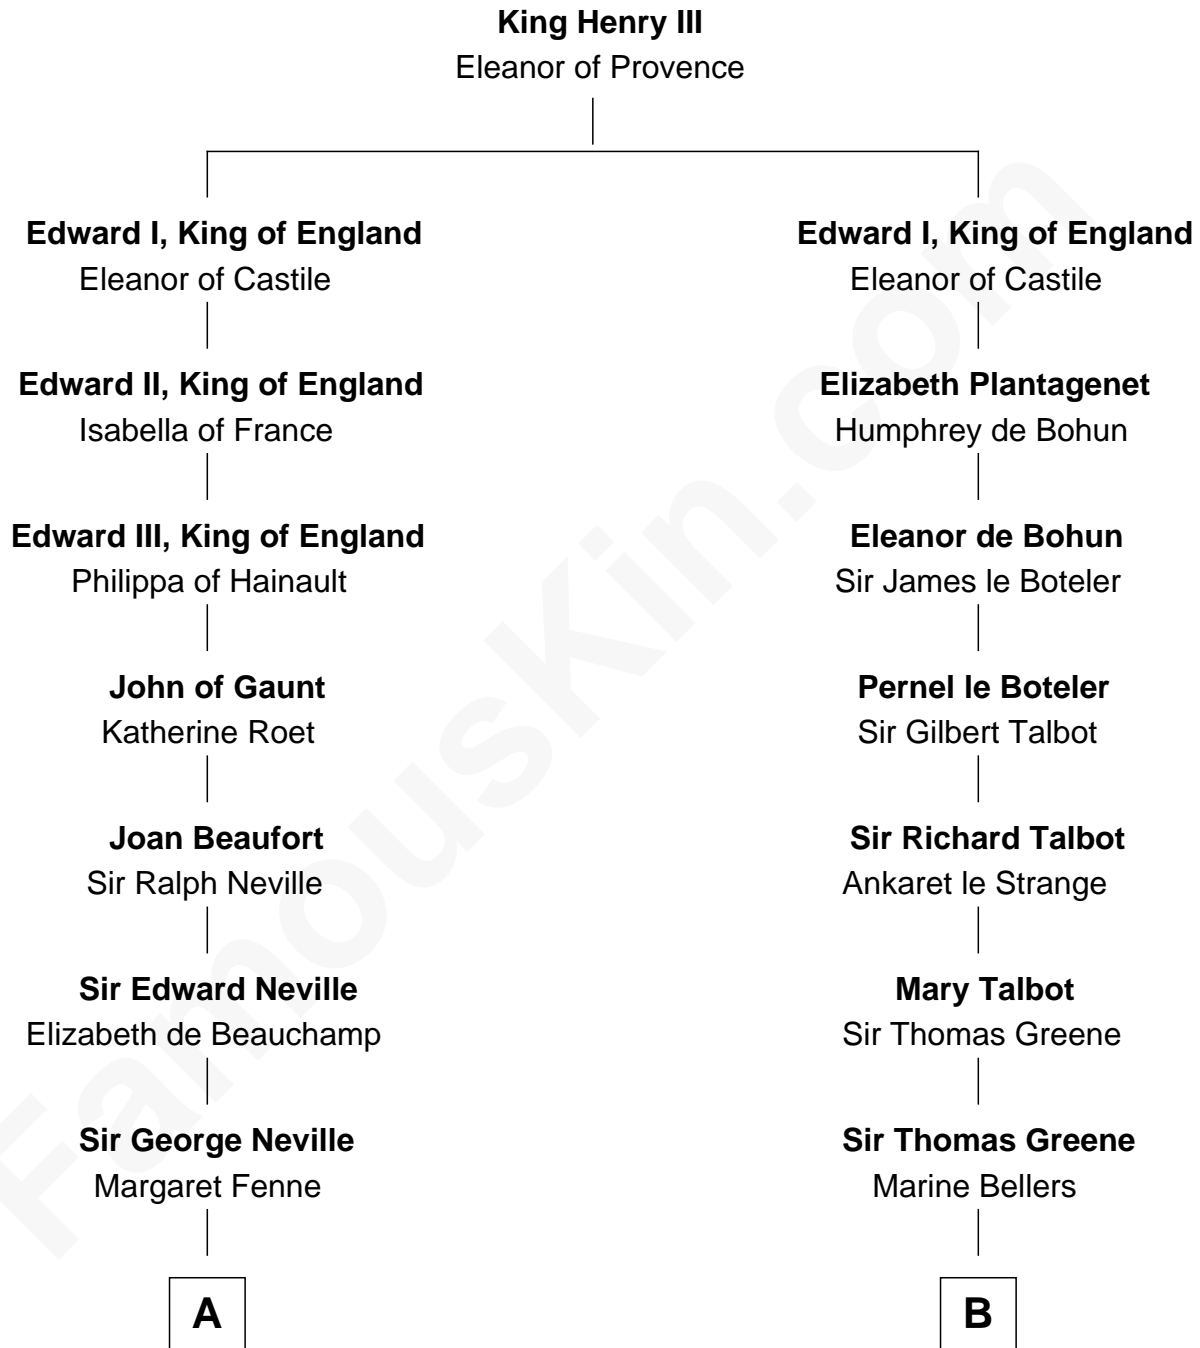

FamousKin.com Relationship Chart of

Princess Diana

Princess of Wales

17th cousin 4 times removed of

Charles Carroll

Signer of the Declaration of Independence

C

—
Frederick Spencer

Adelaide Horatia Elizabeth Seymour

—
Charles Robert Spencer

Margaret Baring

—
Albert Edward John Spencer

Cynthia Elinor Beatrix Hamilton

—
Edward John Spencer

Frances Ruth Burke Roche

—
Princess Diana