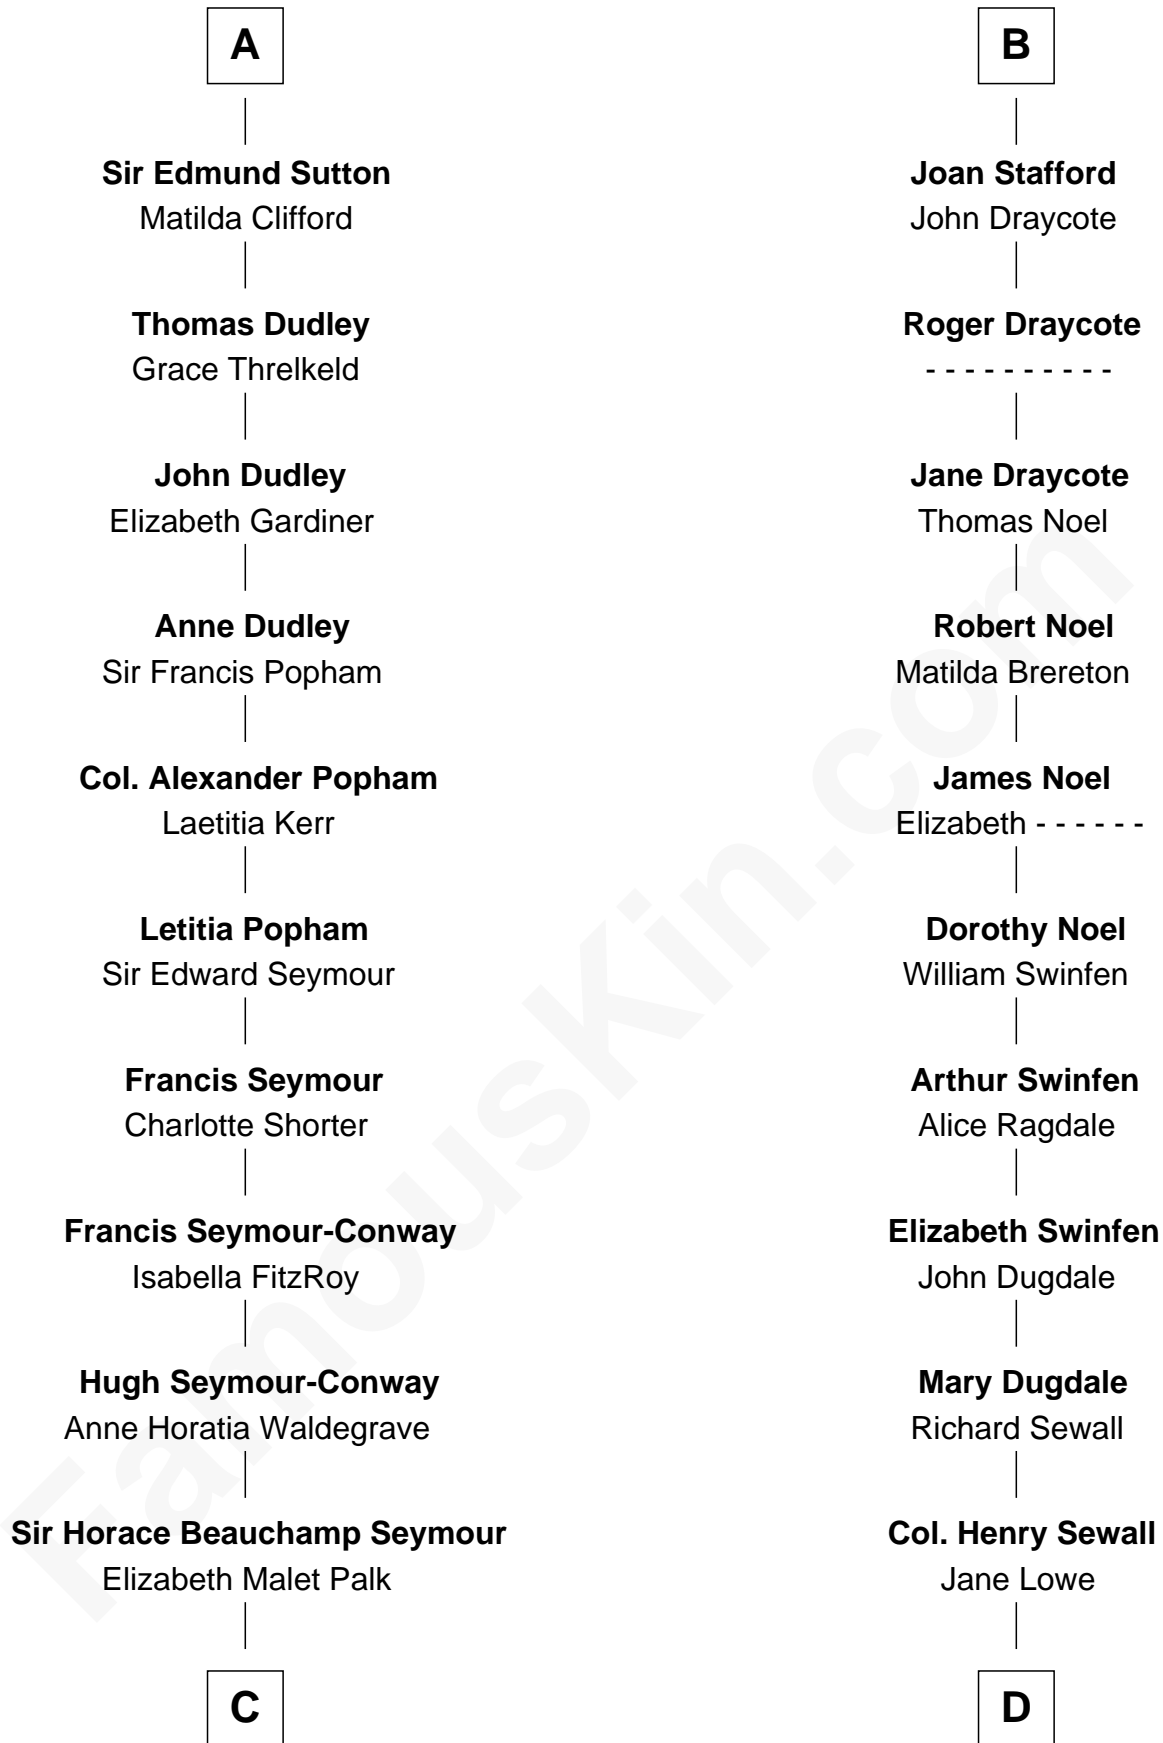

FamousKin.com Relationship Chart of

Princess Diana

Princess of Wales

20th cousin 1 time removed of

Charles Carroll

Signer of the Declaration of Independence

Hugh de Kevelioc
Bertrade de Montfort

C

Adelaide Horatia Elizabeth Seymour

Frederick Spencer

Charles Robert Spencer

Margaret Baring

Albert Edward John Spencer

Cynthia Elinor Beatrix Hamilton

Edward John Spencer

Frances Ruth Burke Roche