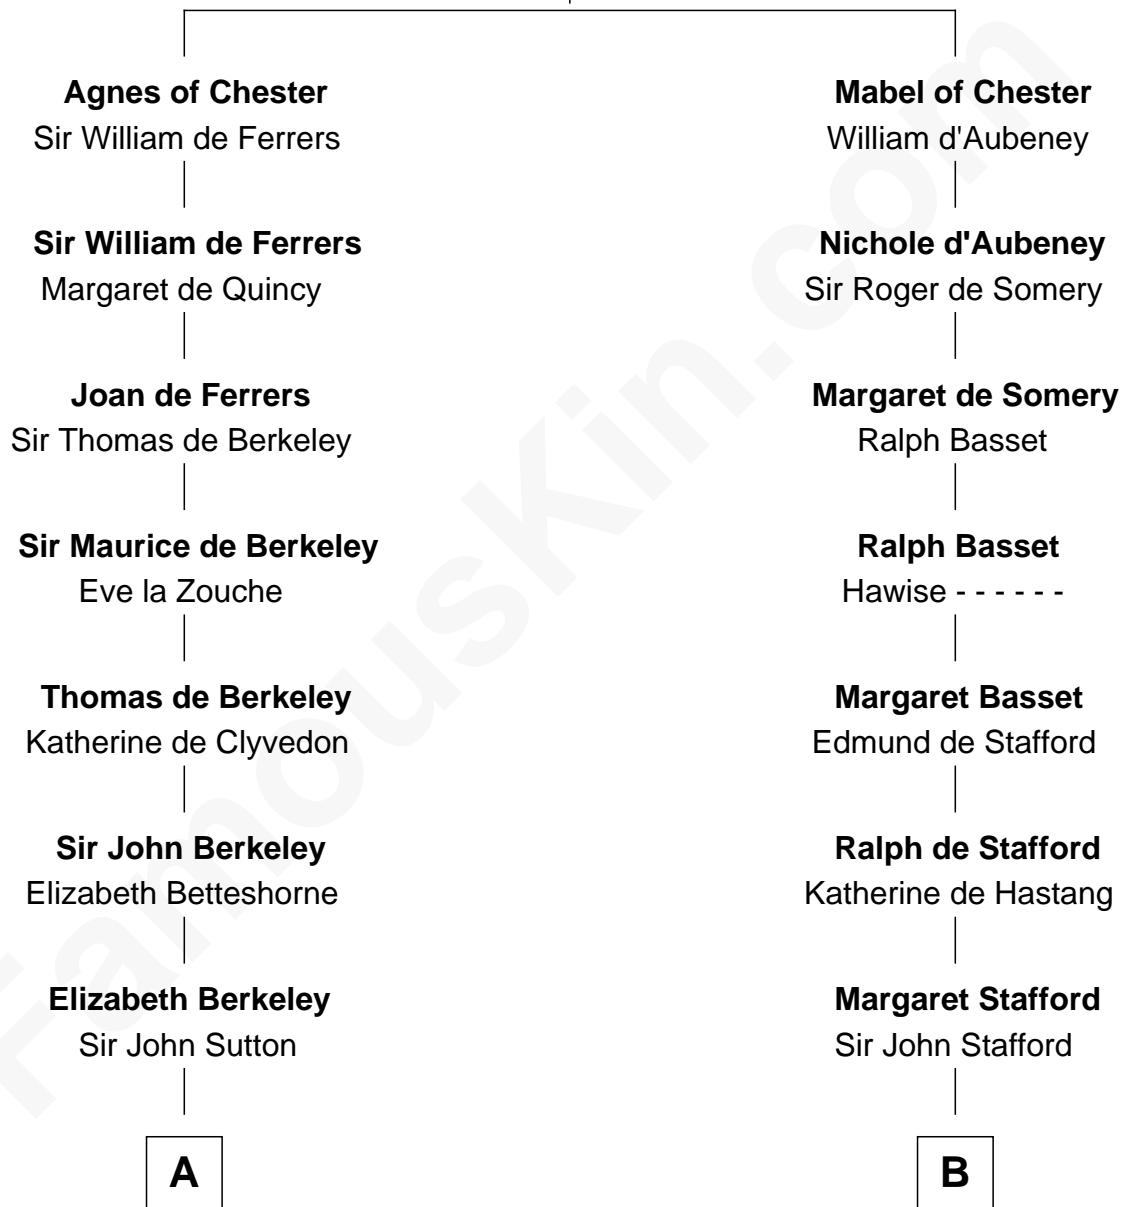

FamousKin.com Relationship Chart of

Princess Diana

Princess of Wales

20th cousin 1 time removed of

Charles Carroll

Signer of the Declaration of Independence

Hugh de Kevelioc
Bertrade de Montfort

C

Adelaide Horatia Elizabeth Seymour

Frederick Spencer

Charles Robert Spencer

Margaret Baring

Albert Edward John Spencer

Cynthia Elinor Beatrix Hamilton

Edward John Spencer

Frances Ruth Burke Roche

Princess Diana

Princess of Wales

D

Nicholas Sewall

Susanna Burgess

Jane Sewall

Clement Brooke

Elizabeth Brooke