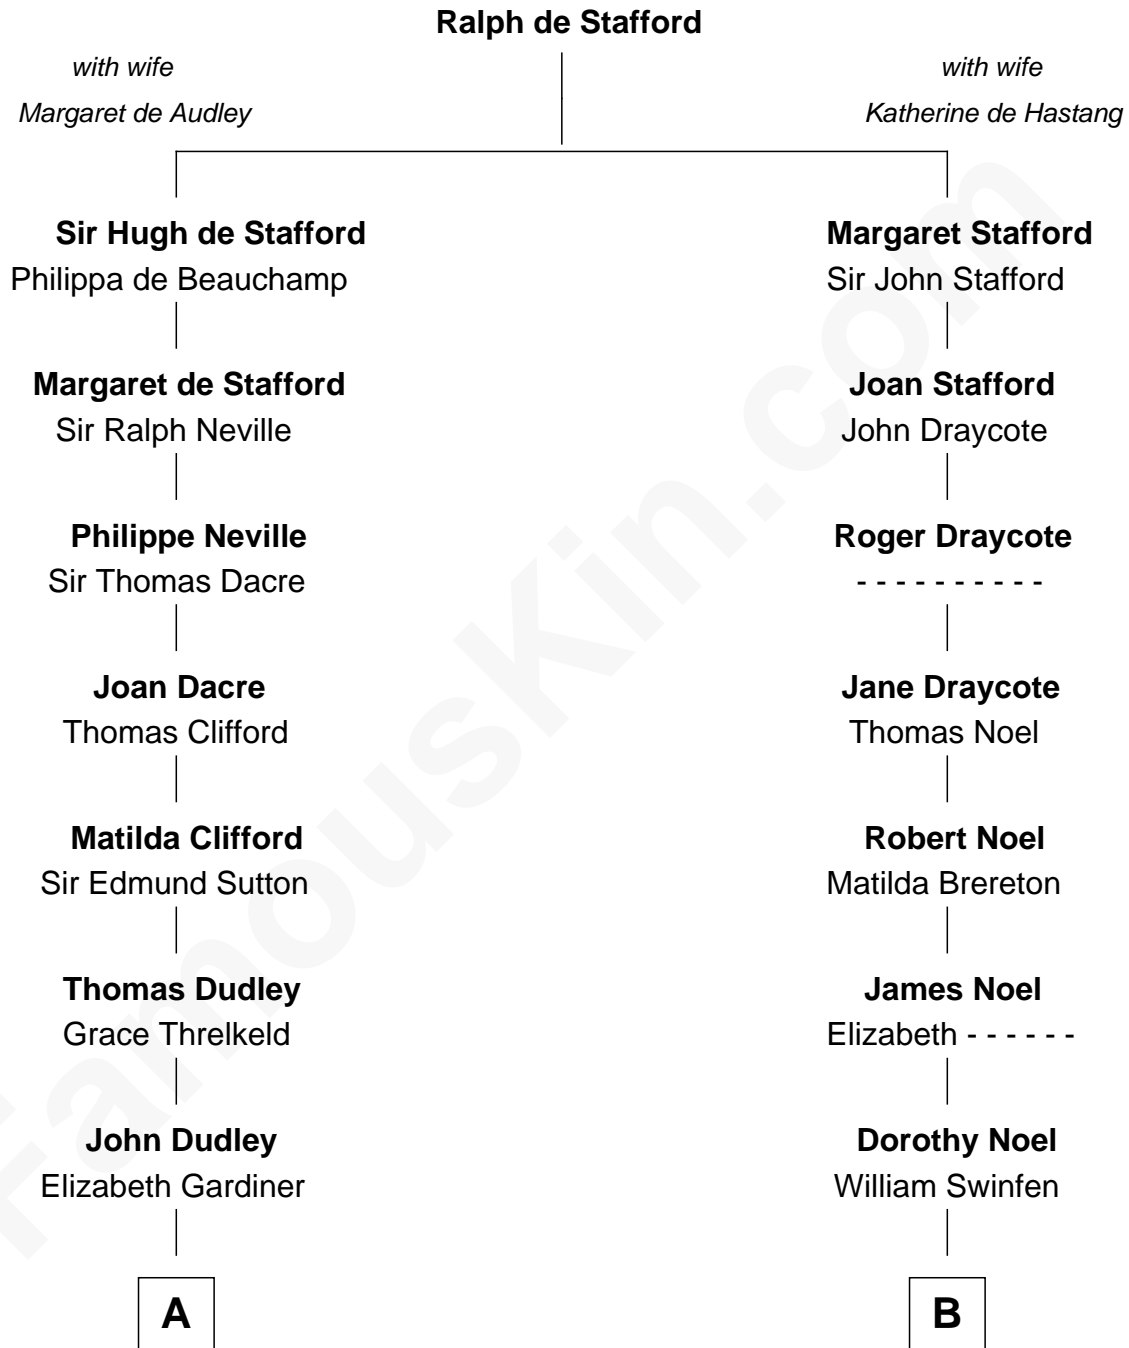

FamousKin.com

Relationship Chart of

Princess Diana

Princess of Wales

14th cousin 4 times removed of

Charles Carroll
Signer of the Declaration of Independence

C

Edward John Spencer
Frances Ruth Burke Roche

Princess Diana
Princess of Wales

FamousKin.com