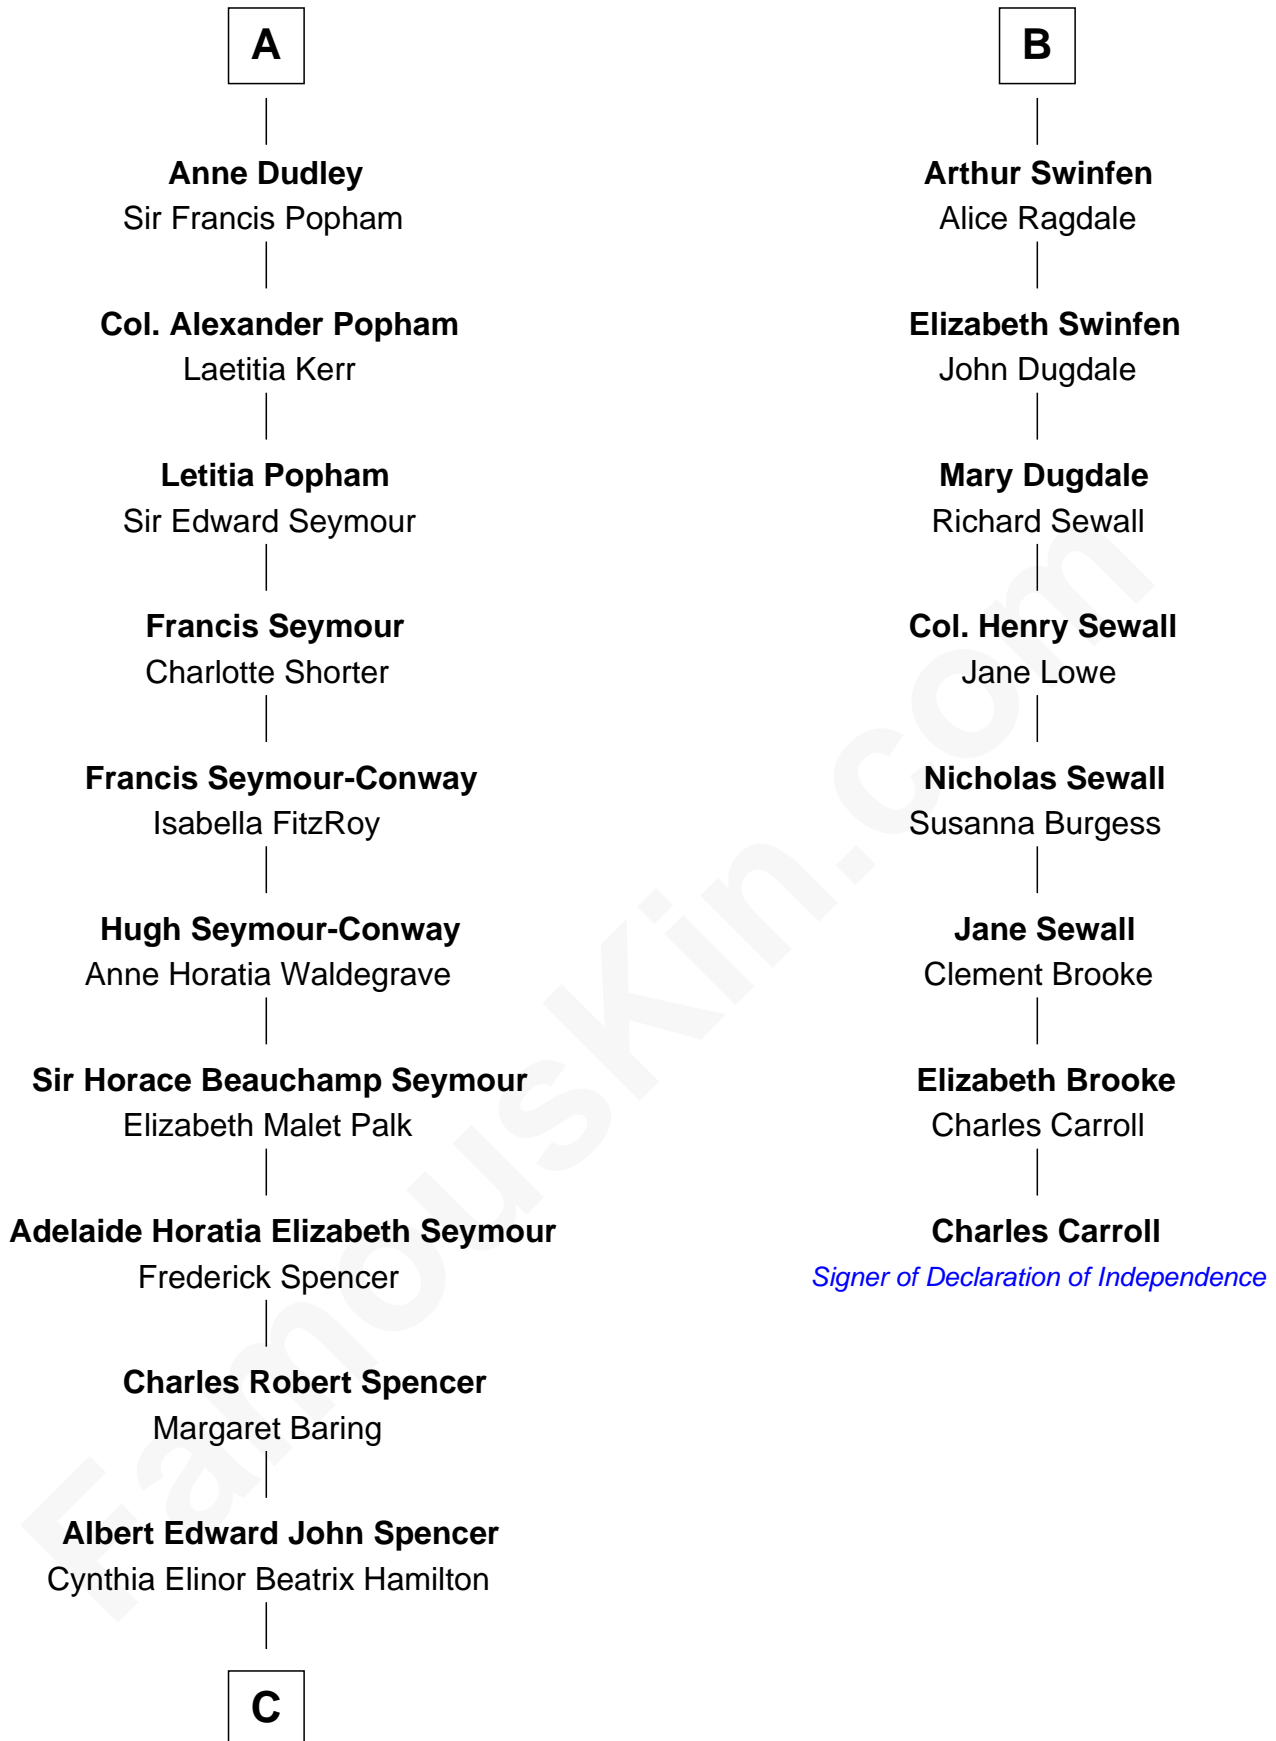

FamousKin.com

Relationship Chart of

Princess Diana

Princess of Wales

14th cousin 4 times removed of

Charles Carroll
Signer of the Declaration of Independence

C

Edward John Spencer
Frances Ruth Burke Roche

Princess Diana
Princess of Wales

FamousKin.com