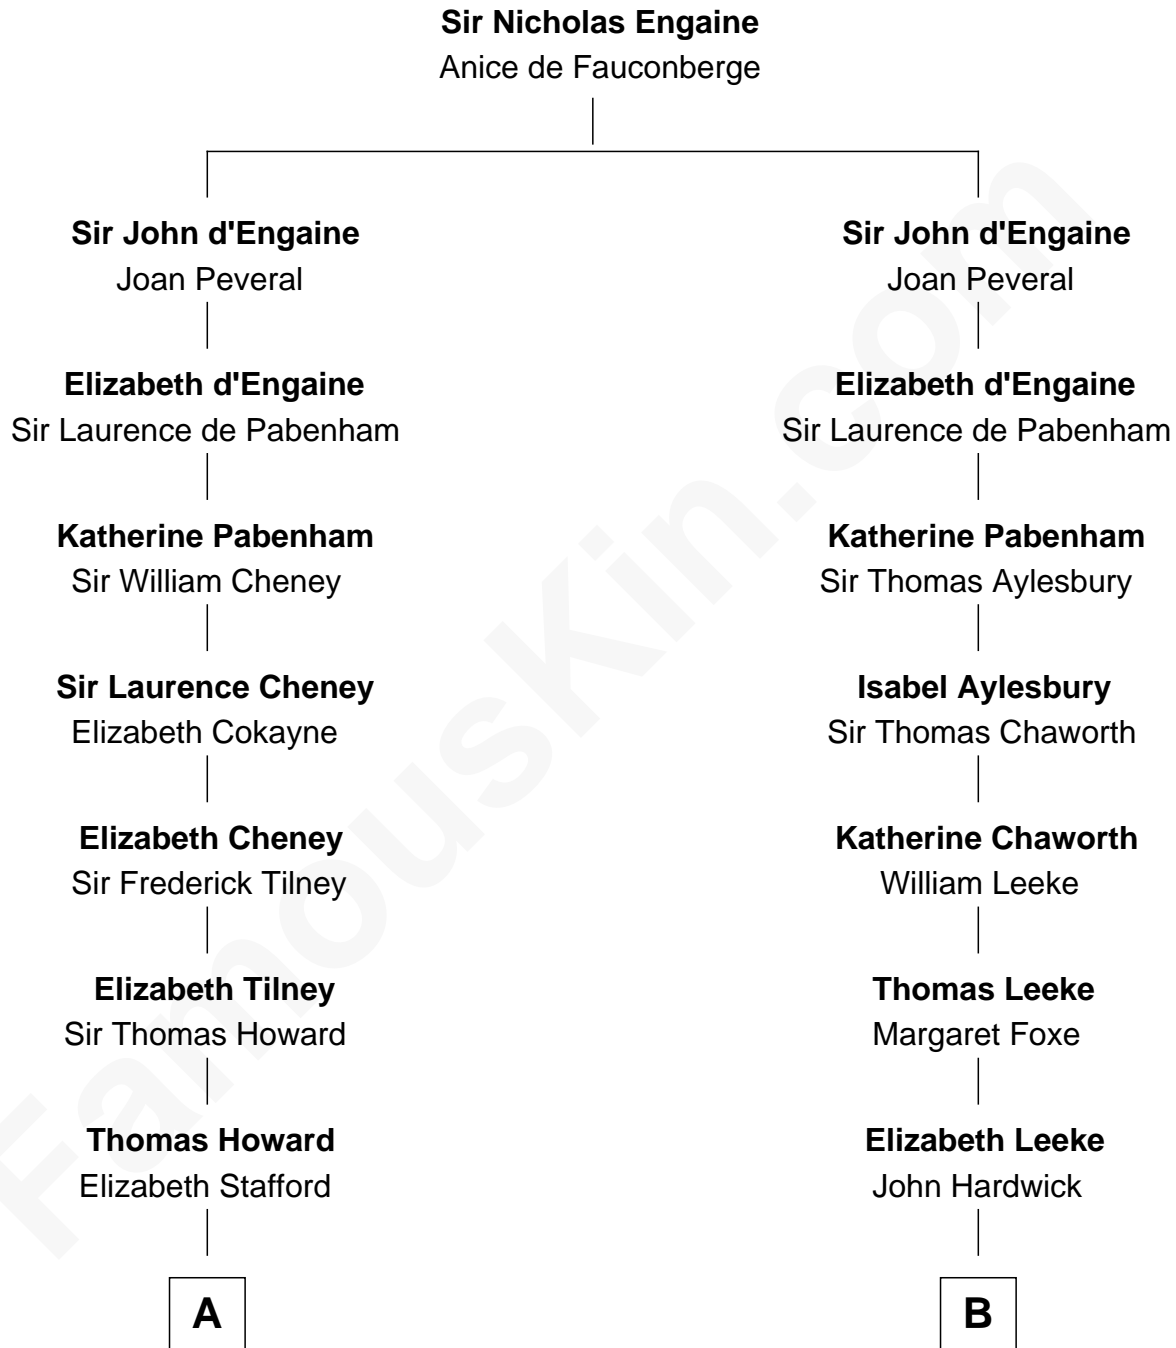

# FamousKin.com Relationship Chart of

**Princess Diana**

*Princess of Wales*

14th cousin 7 times removed of

**Charles Carroll**

*Signer of the Declaration of Independence*

**C**

—  
**Frederick Spencer**

Adelaide Horatia Elizabeth Seymour

—  
**Charles Robert Spencer**

Margaret Baring

—  
**Albert Edward John Spencer**

Cynthia Elinor Beatrix Hamilton

—  
**Edward John Spencer**

Frances Ruth Burke Roche

—  
**Princess Diana**

*Princess of Wales*

FamousKin.com