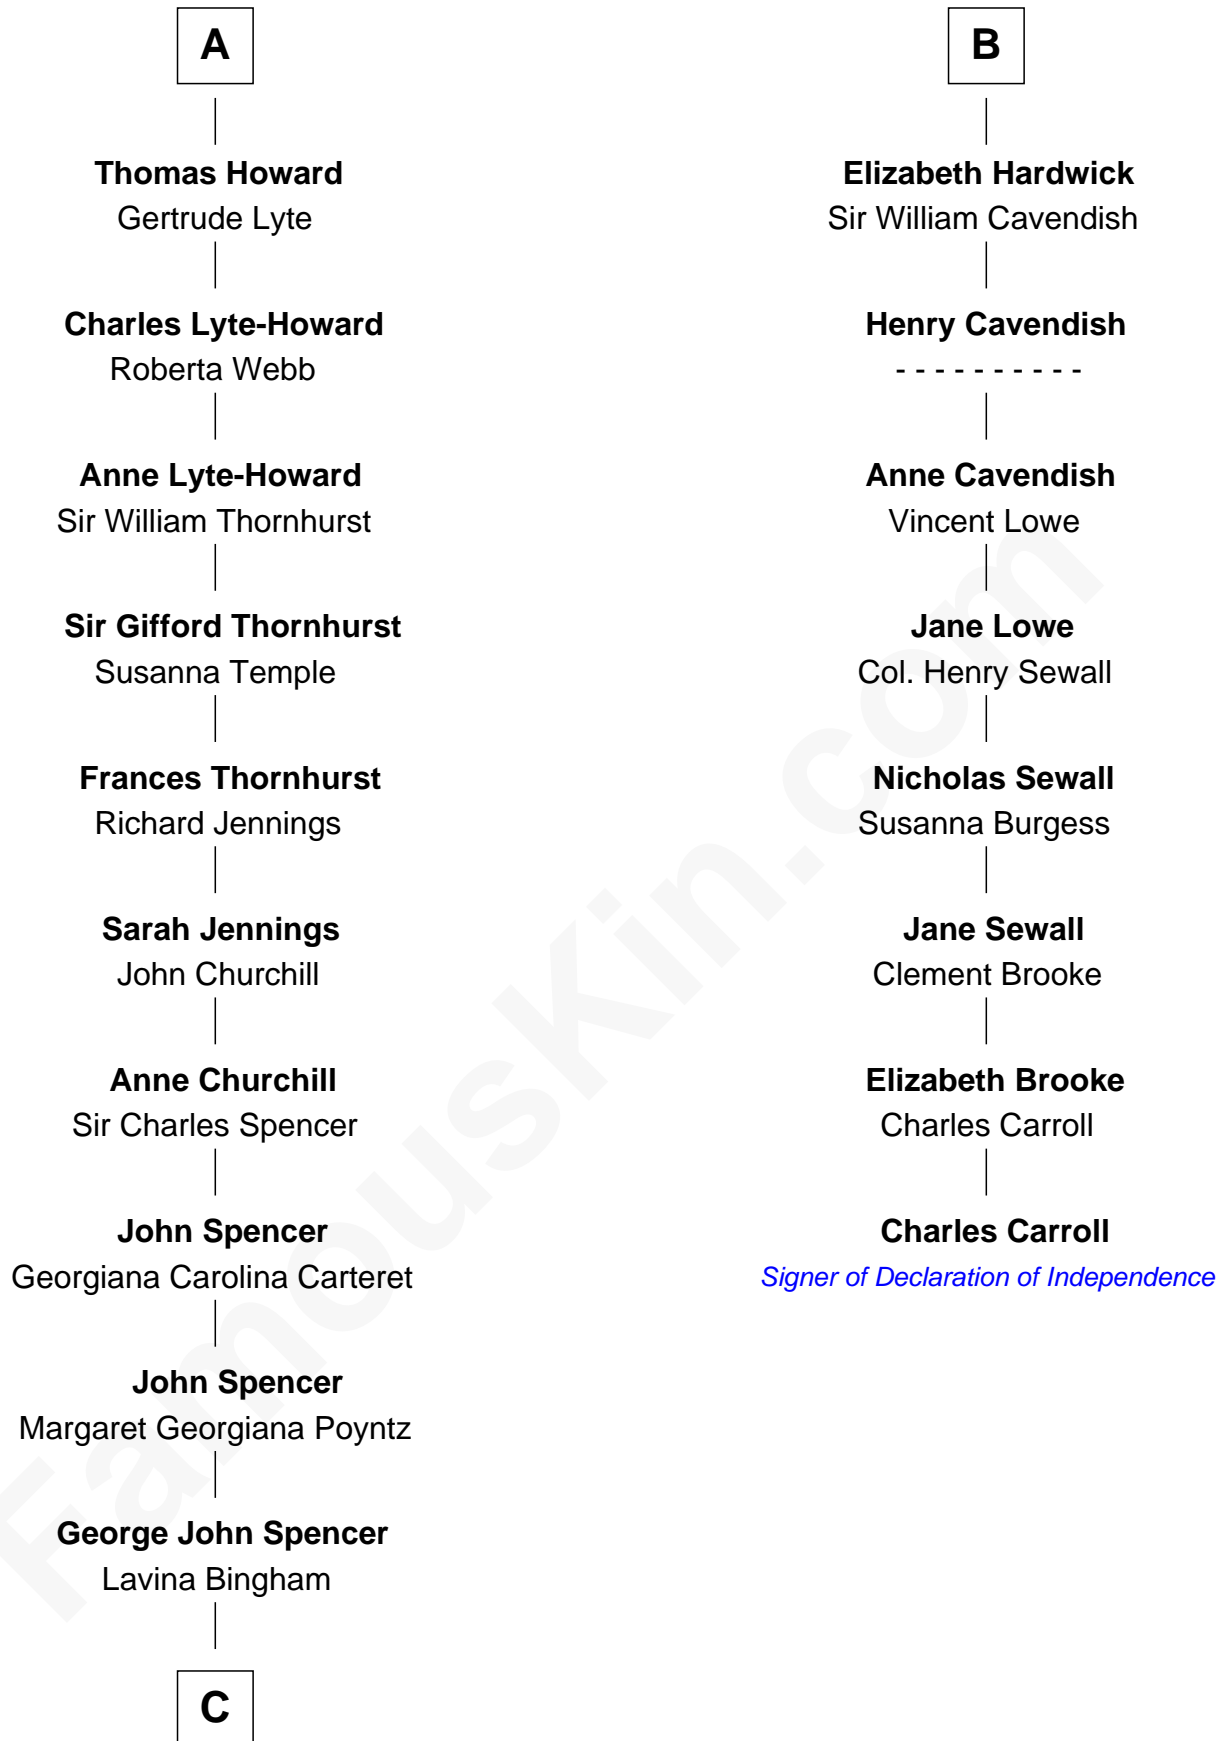

# FamousKin.com Relationship Chart of

**Princess Diana**

*Princess of Wales*

14th cousin 7 times removed of

**Charles Carroll**

*Signer of the Declaration of Independence*

**C**

—  
**Frederick Spencer**

Adelaide Horatia Elizabeth Seymour

—  
**Charles Robert Spencer**

Margaret Baring

—  
**Albert Edward John Spencer**

Cynthia Elinor Beatrix Hamilton

—  
**Edward John Spencer**

Frances Ruth Burke Roche

—  
**Princess Diana**

*Princess of Wales*

FamousKin.com