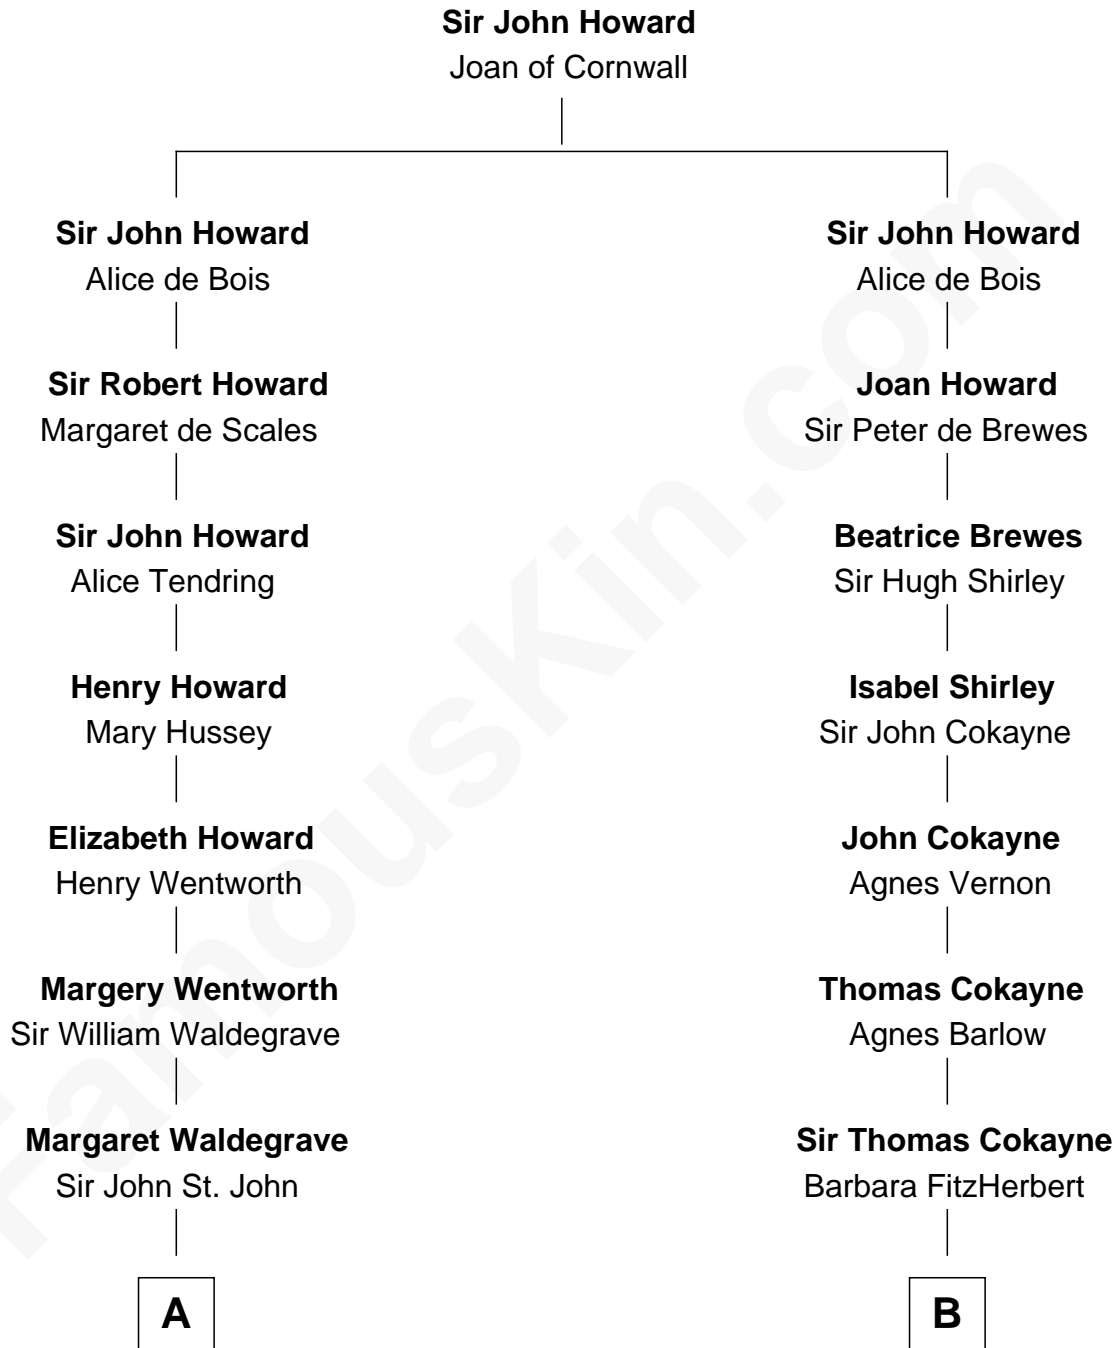

FamousKin.com

Relationship Chart of

Princess Diana

Princess of Wales

15th cousin 5 times removed of

Charles Carroll
Signer of the Declaration of Independence

C

—
Charles Robert Spencer

Margaret Baring

—
Albert Edward John Spencer

Cynthia Elinor Beatrix Hamilton

—
Edward John Spencer

Frances Ruth Burke Roche

—
Princess Diana

Princess of Wales

FamousKin.com