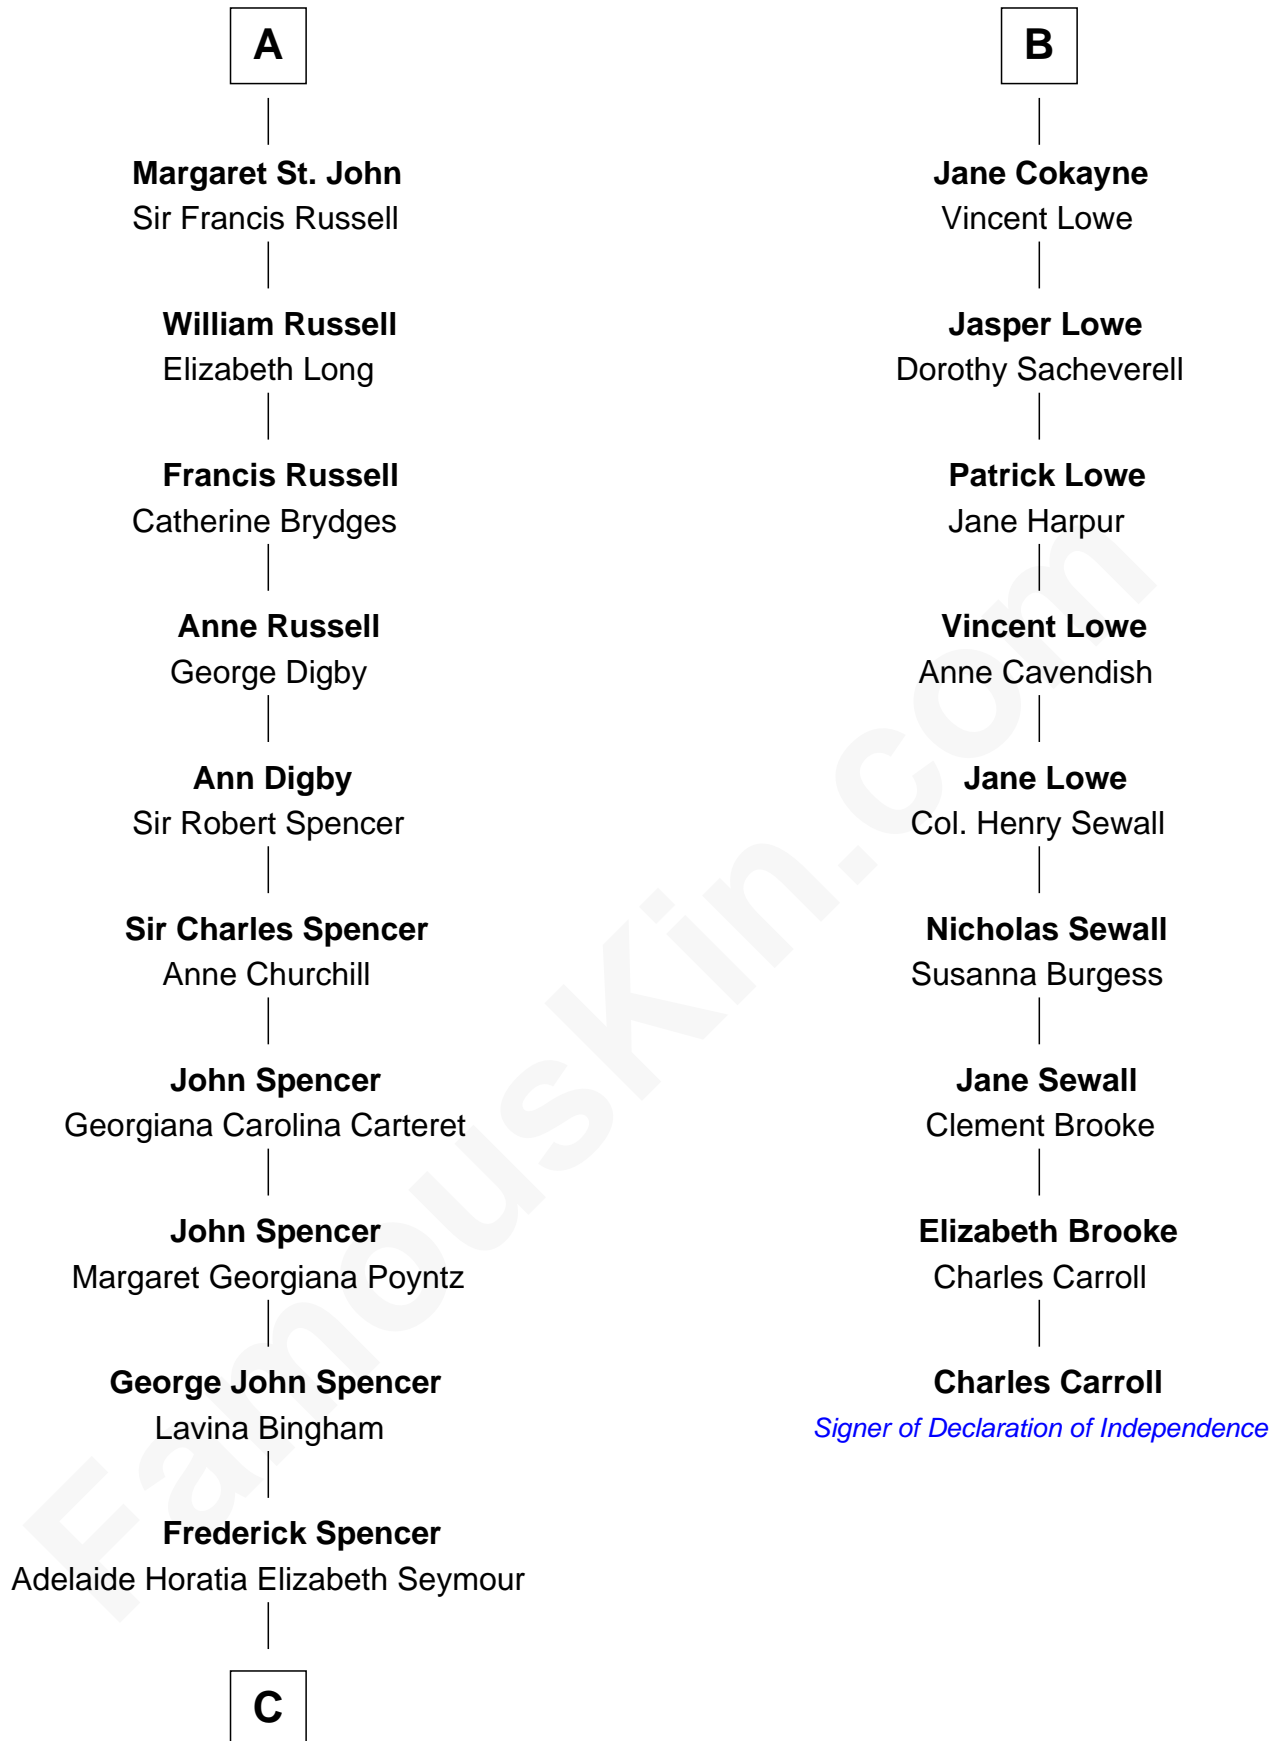

FamousKin.com

Relationship Chart of

Princess Diana

Princess of Wales

15th cousin 5 times removed of

Charles Carroll
Signer of the Declaration of Independence

C

—
Charles Robert Spencer

Margaret Baring

—
Albert Edward John Spencer

Cynthia Elinor Beatrix Hamilton

—
Edward John Spencer

Frances Ruth Burke Roche

—
Princess Diana

Princess of Wales

FamousKin.com