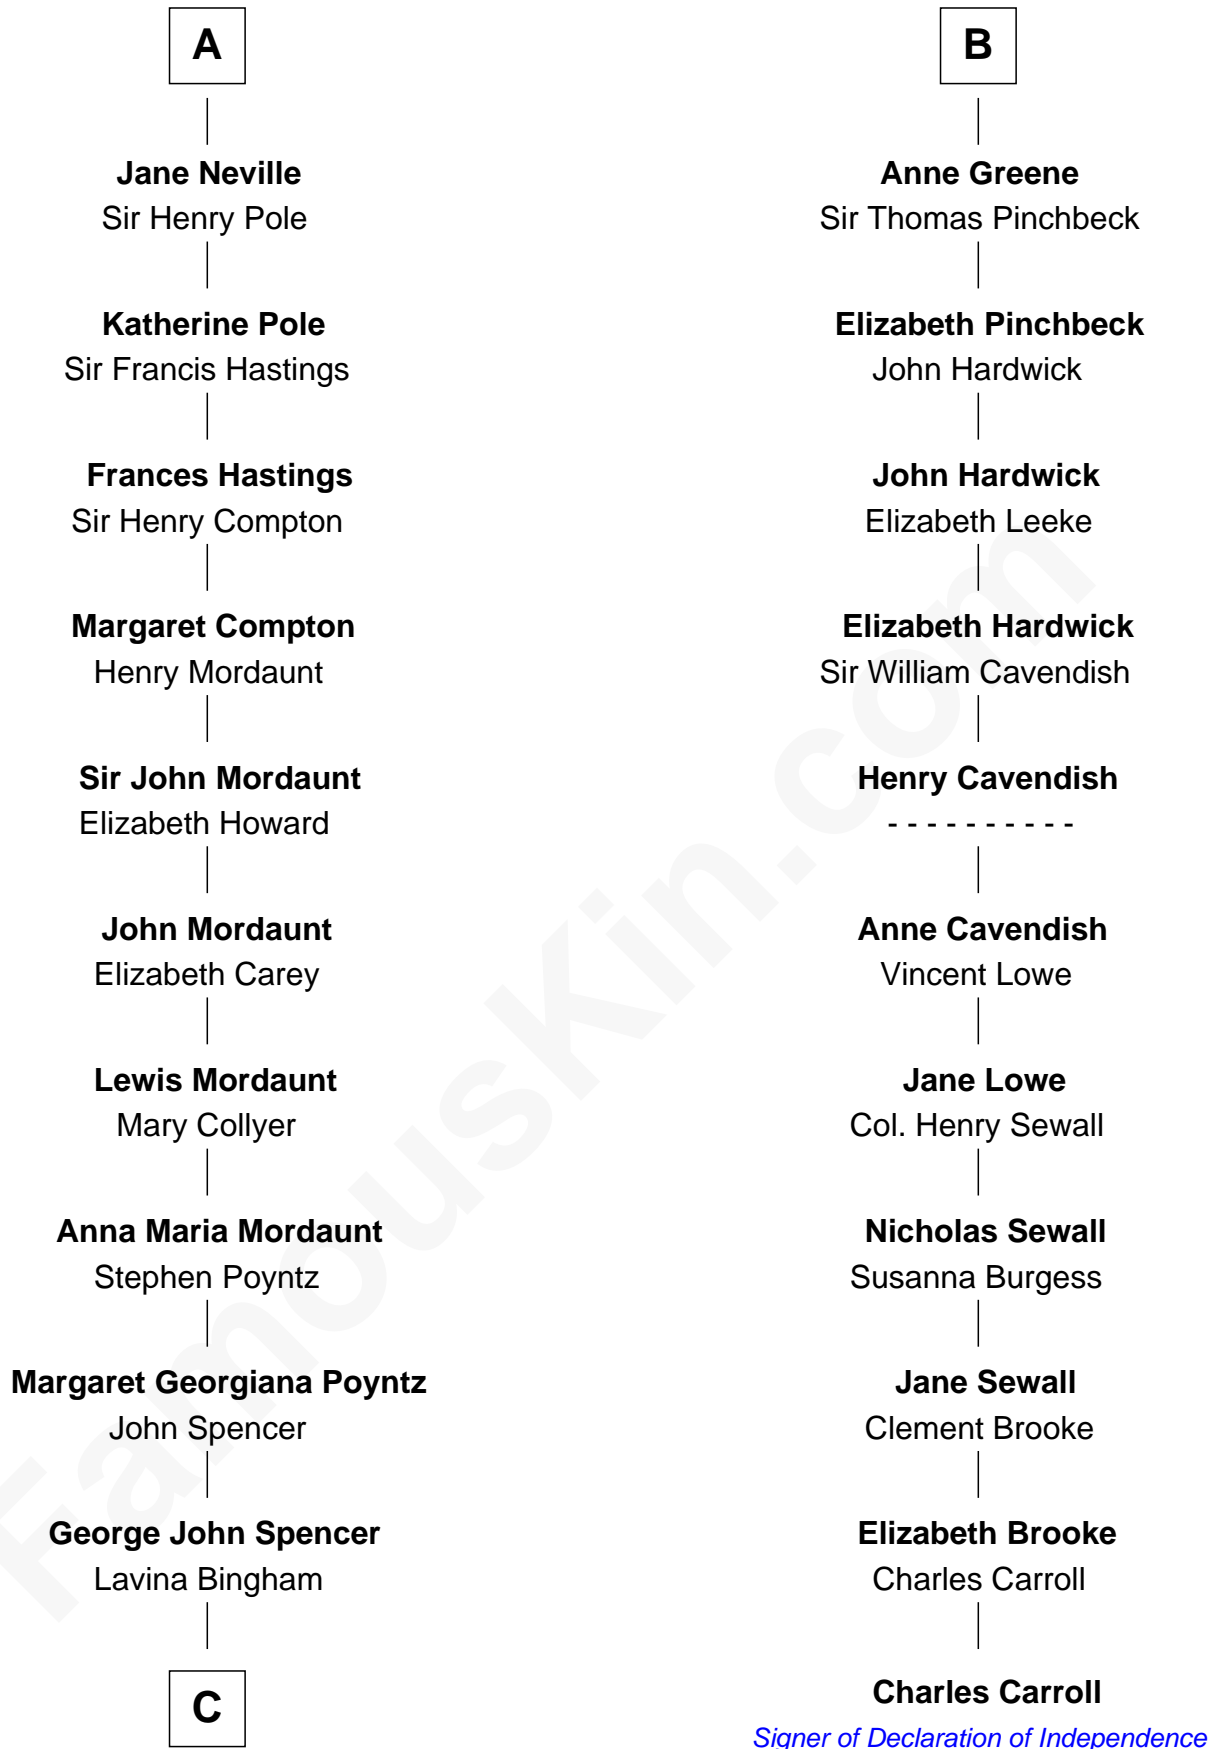

FamousKin.com Relationship Chart of

Princess Diana

Princess of Wales

17th cousin 4 times removed of

Charles Carroll

Signer of the Declaration of Independence

C

—
Frederick Spencer

Adelaide Horatia Elizabeth Seymour

—
Charles Robert Spencer

Margaret Baring

—
Albert Edward John Spencer

Cynthia Elinor Beatrix Hamilton

—
Edward John Spencer

Frances Ruth Burke Roche

—
Princess Diana