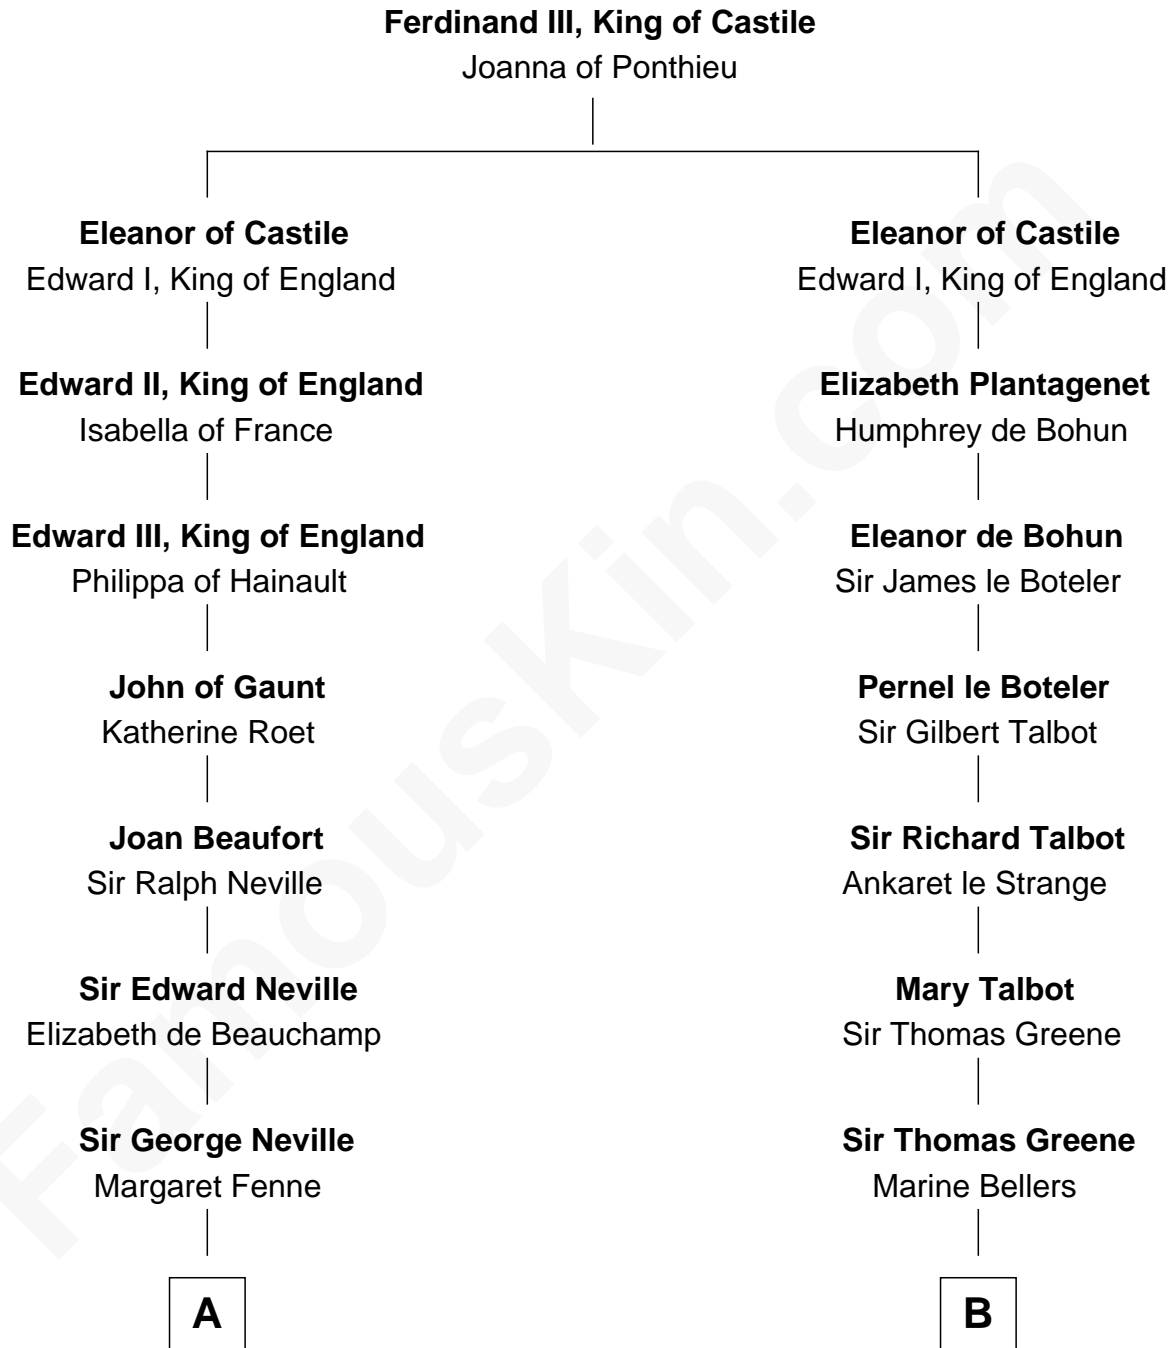

FamousKin.com Relationship Chart of

Princess Diana

Princess of Wales

17th cousin 4 times removed of

Charles Carroll

Signer of the Declaration of Independence

C

—
Frederick Spencer

Adelaide Horatia Elizabeth Seymour

—
Charles Robert Spencer

Margaret Baring

—
Albert Edward John Spencer

Cynthia Elinor Beatrix Hamilton

—
Edward John Spencer

Frances Ruth Burke Roche

—
Princess Diana