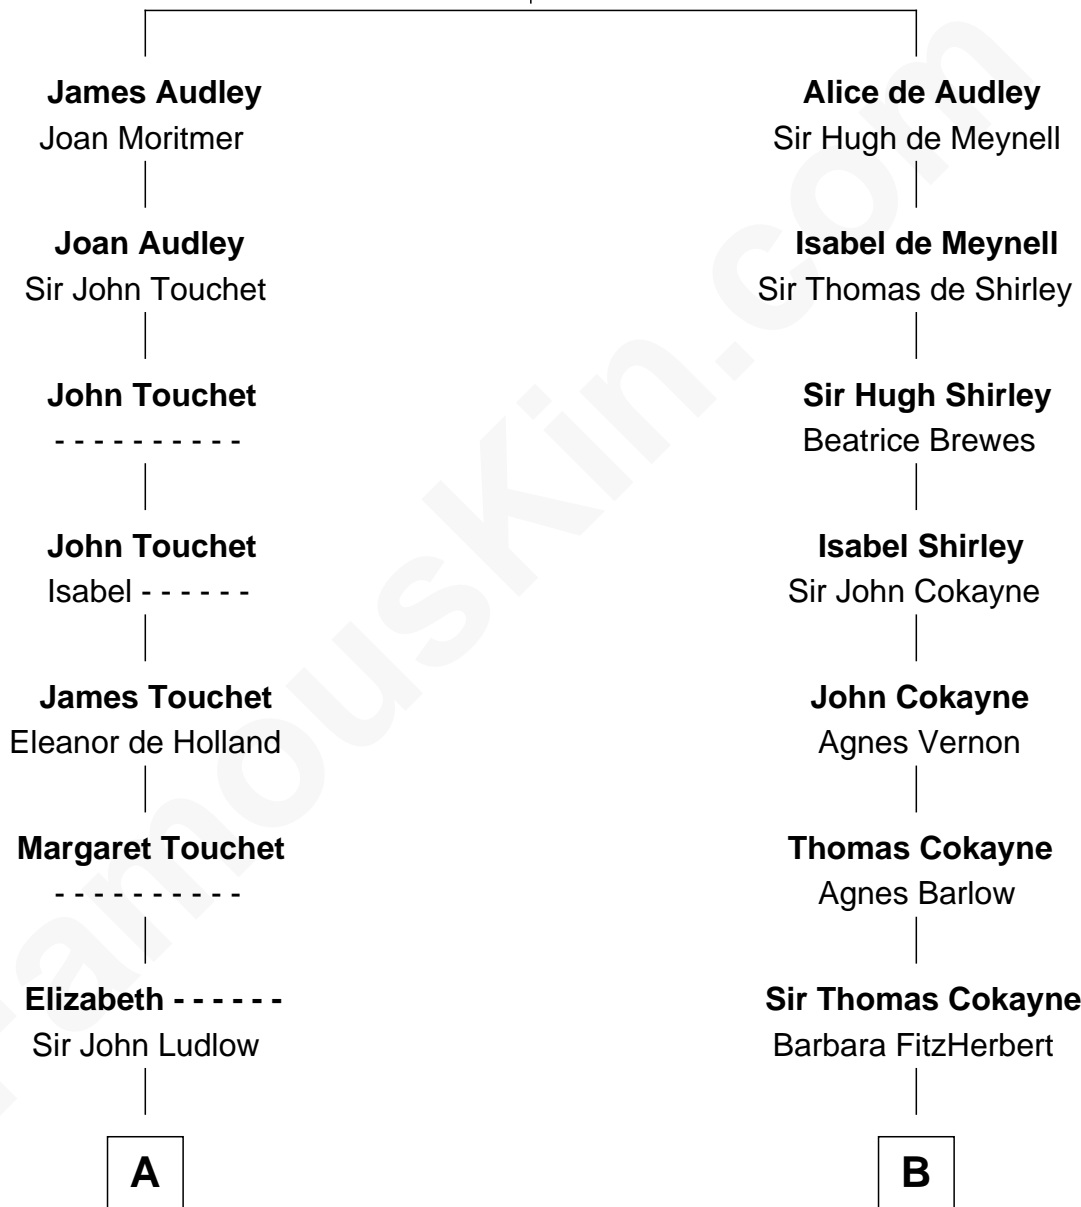

# FamousKin.com Relationship Chart of

**Princess Diana**

*Princess of Wales*

15th cousin 6 times removed of

**Charles Carroll**

*Signer of the Declaration of Independence*

**Sir Nicholas Audley**

Joan Martin

**C**

—  
**Elizabeth Caroline Boothby**

Edmund Burke Roche

—  
**James Boothby Burke Roche**

Frances Eleanor Work

—  
**Edmund Maurice Burke Roche**

Ruth Sylvia Gill

—  
**Frances Ruth Burke Roche**

Edward John Spencer

—  
**Princess Diana**

*Princess of Wales*

FamousKin.com