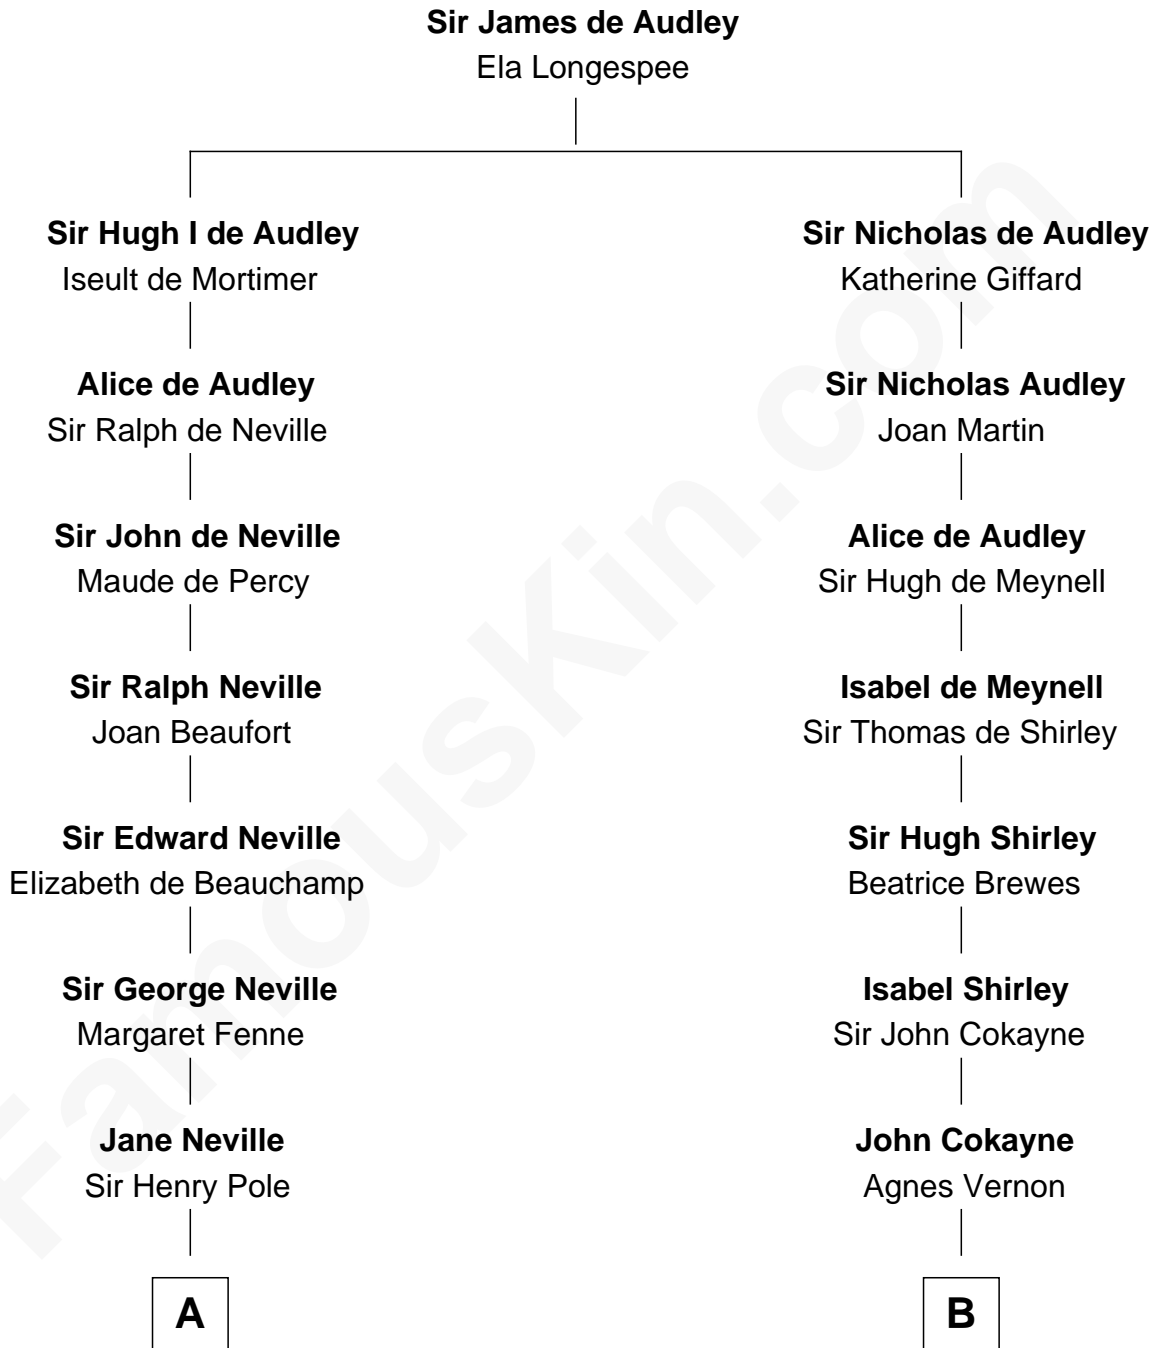

FamousKin.com

Relationship Chart of

Princess Diana

Princess of Wales

17th cousin 3 times removed of

Charles Carroll
Signer of the Declaration of Independence

C

—
Charles Robert Spencer

Margaret Baring

—
Albert Edward John Spencer

Cynthia Elinor Beatrix Hamilton

—
Edward John Spencer

Frances Ruth Burke Roche

—
Princess Diana

Princess of Wales

FamousKin.com