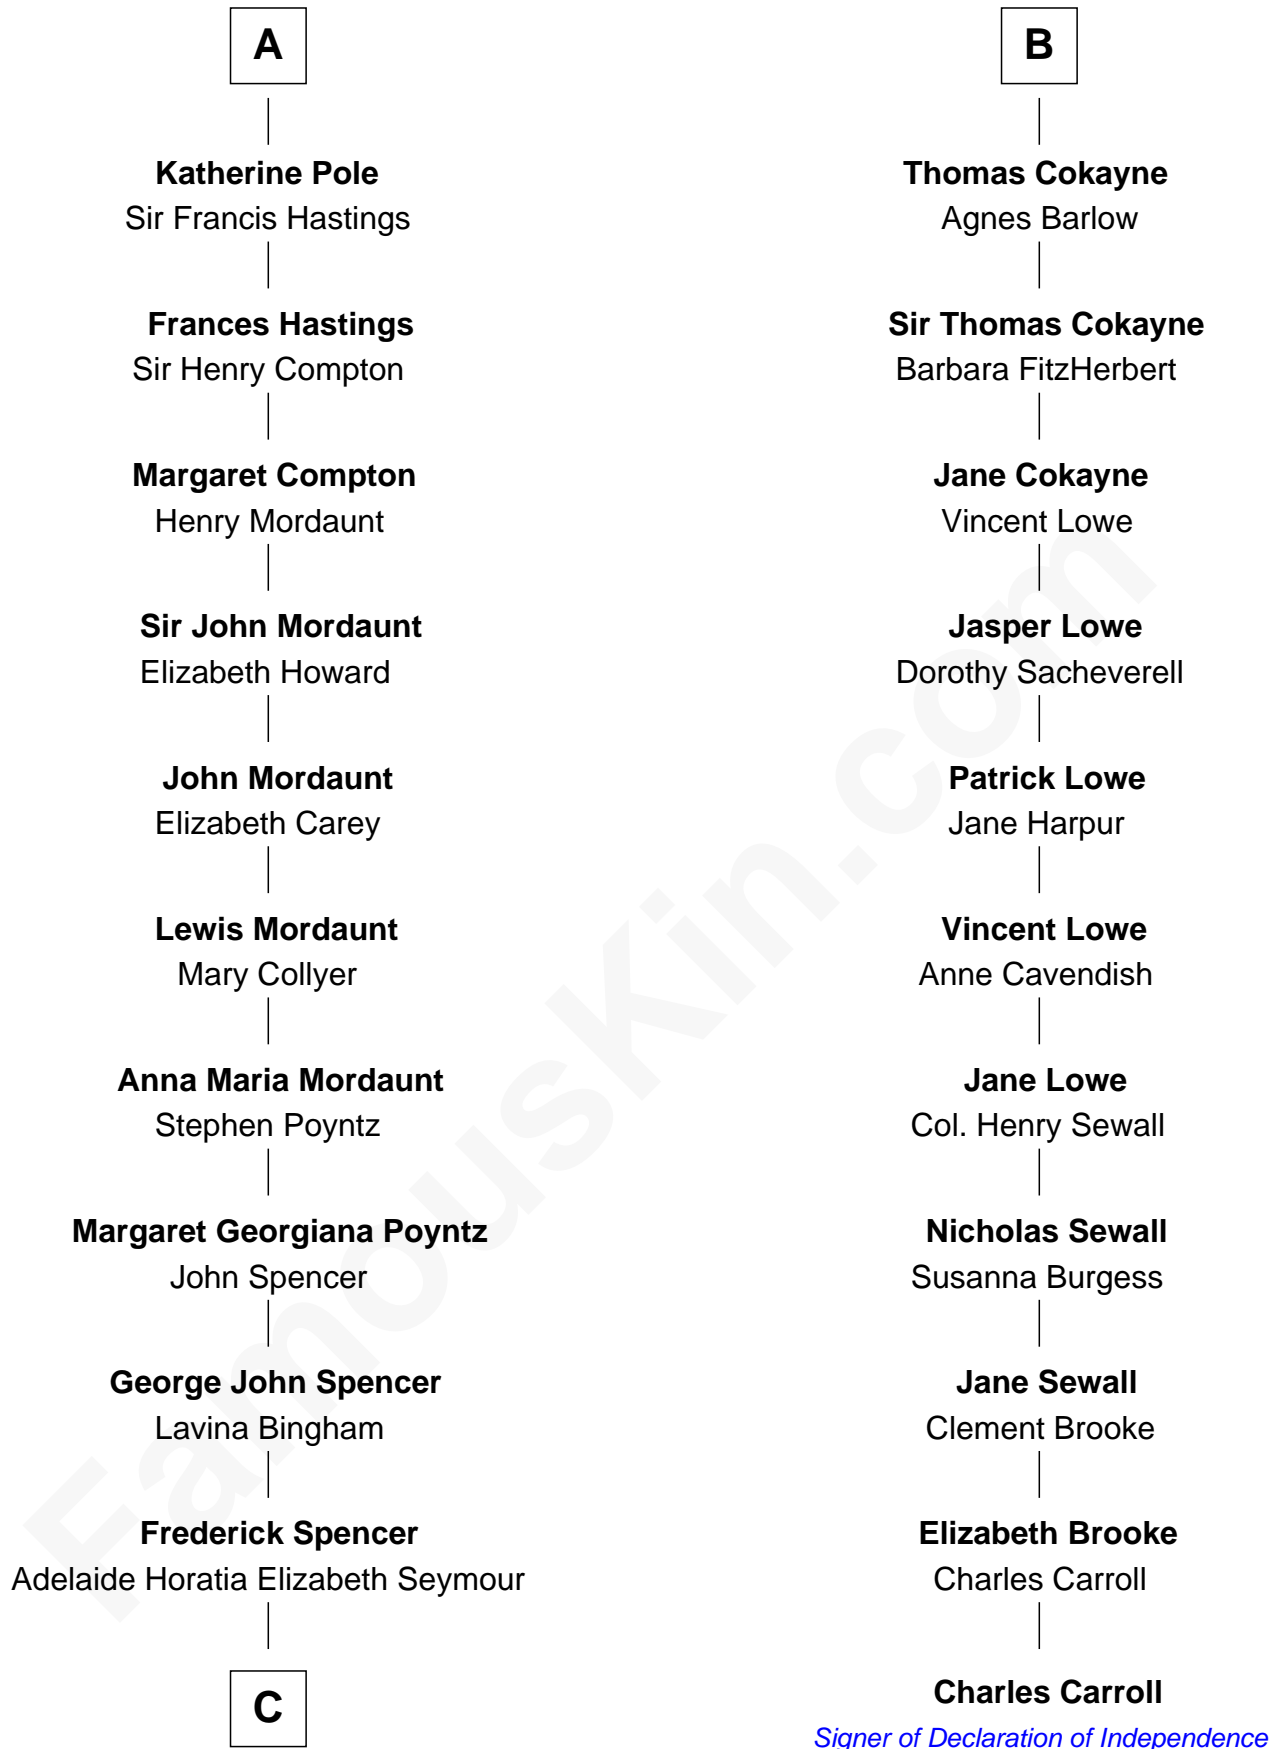

FamousKin.com

Relationship Chart of

Princess Diana

Princess of Wales

17th cousin 3 times removed of

Charles Carroll
Signer of the Declaration of Independence

C

—
Charles Robert Spencer

Margaret Baring

—
Albert Edward John Spencer

Cynthia Elinor Beatrix Hamilton

—
Edward John Spencer

Frances Ruth Burke Roche

—
Princess Diana

Princess of Wales

FamousKin.com