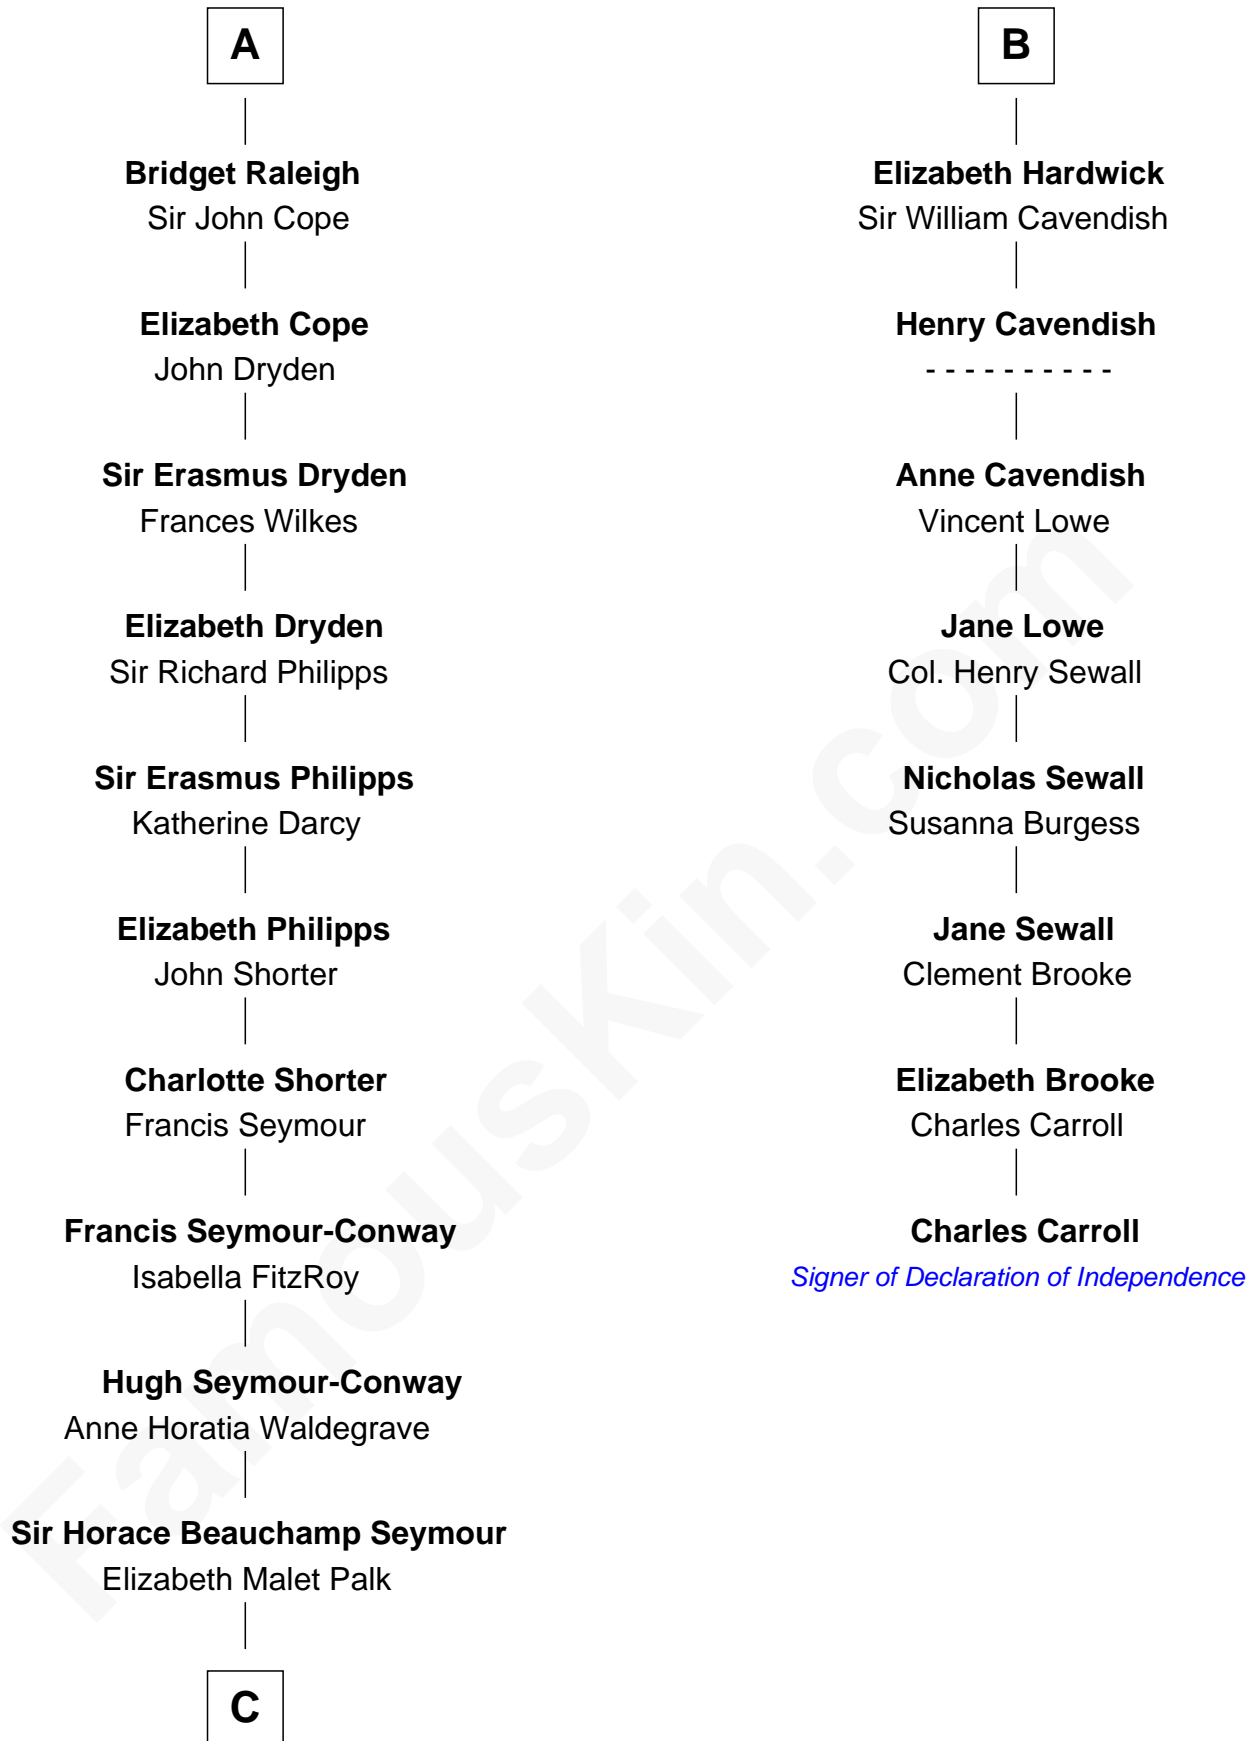

# FamousKin.com Relationship Chart of

**Princess Diana**

*Princess of Wales*

14th cousin 7 times removed of

**Charles Carroll**

*Signer of the Declaration of Independence*

**John le Strange**

**C**

**Adelaide Horatia Elizabeth Seymour**

Frederick Spencer

**Charles Robert Spencer**

Margaret Baring

**Albert Edward John Spencer**

Cynthia Elinor Beatrix Hamilton

**Edward John Spencer**

Frances Ruth Burke Roche

**Princess Diana**

*Princess of Wales*

FamousKin.com