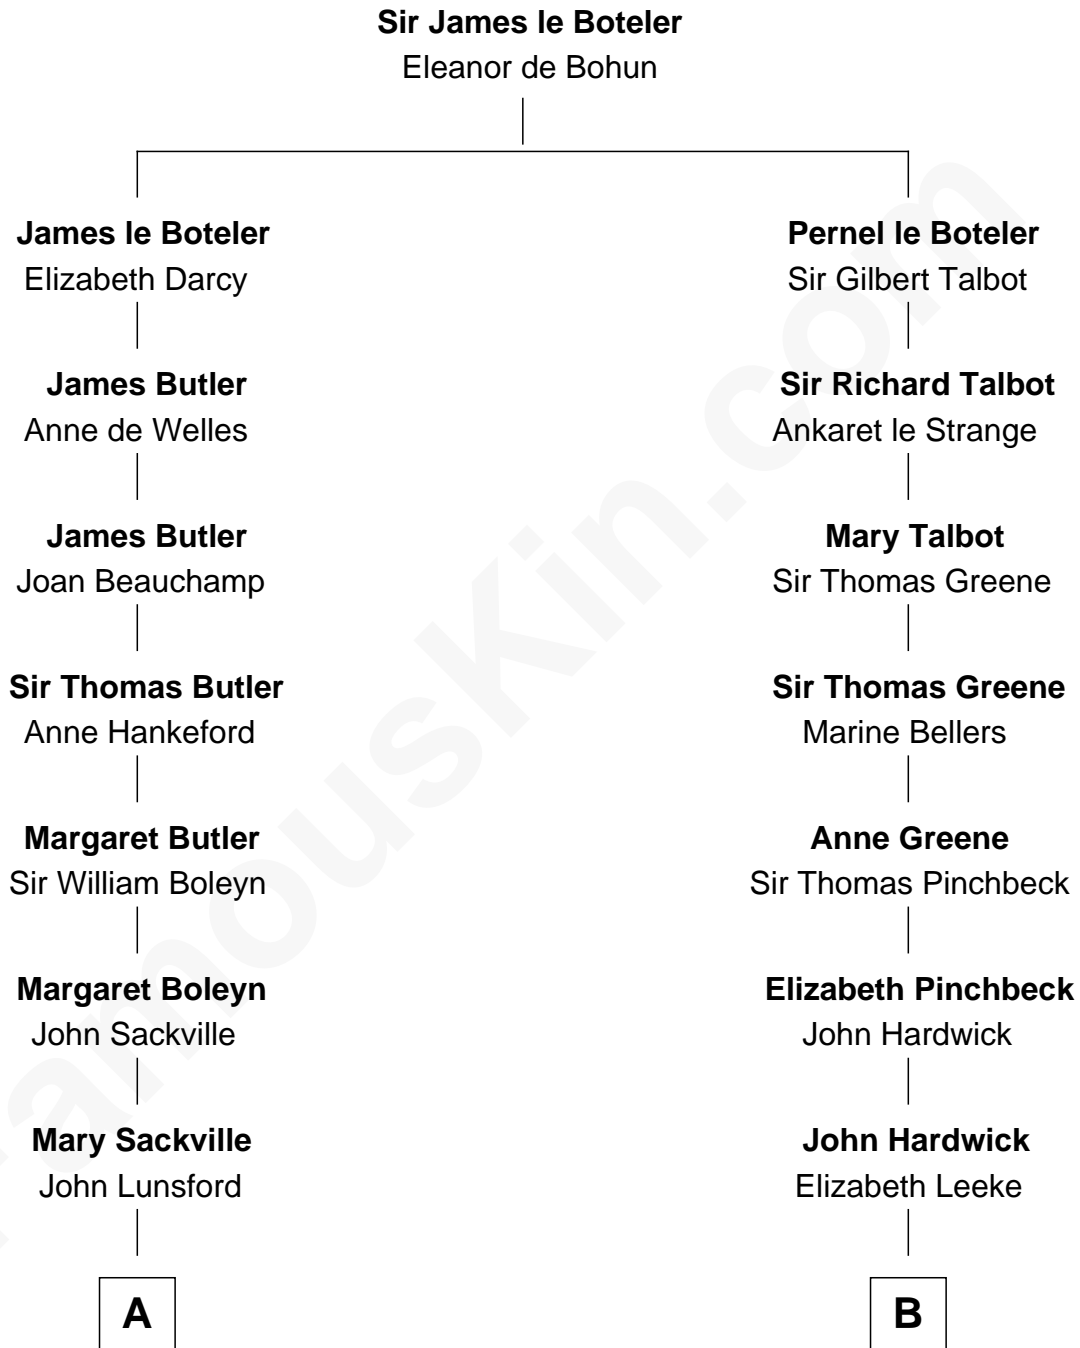

FamousKin.com

Relationship Chart of

Princess Diana

Princess of Wales

14th cousin 5 times removed of

Charles Carroll
Signer of the Declaration of Independence

C

—
Albert Edward John Spencer
Cynthia Elinor Beatrix Hamilton

—
Edward John Spencer
Frances Ruth Burke Roche

—
Princess Diana
Princess of Wales

FamousKin.com