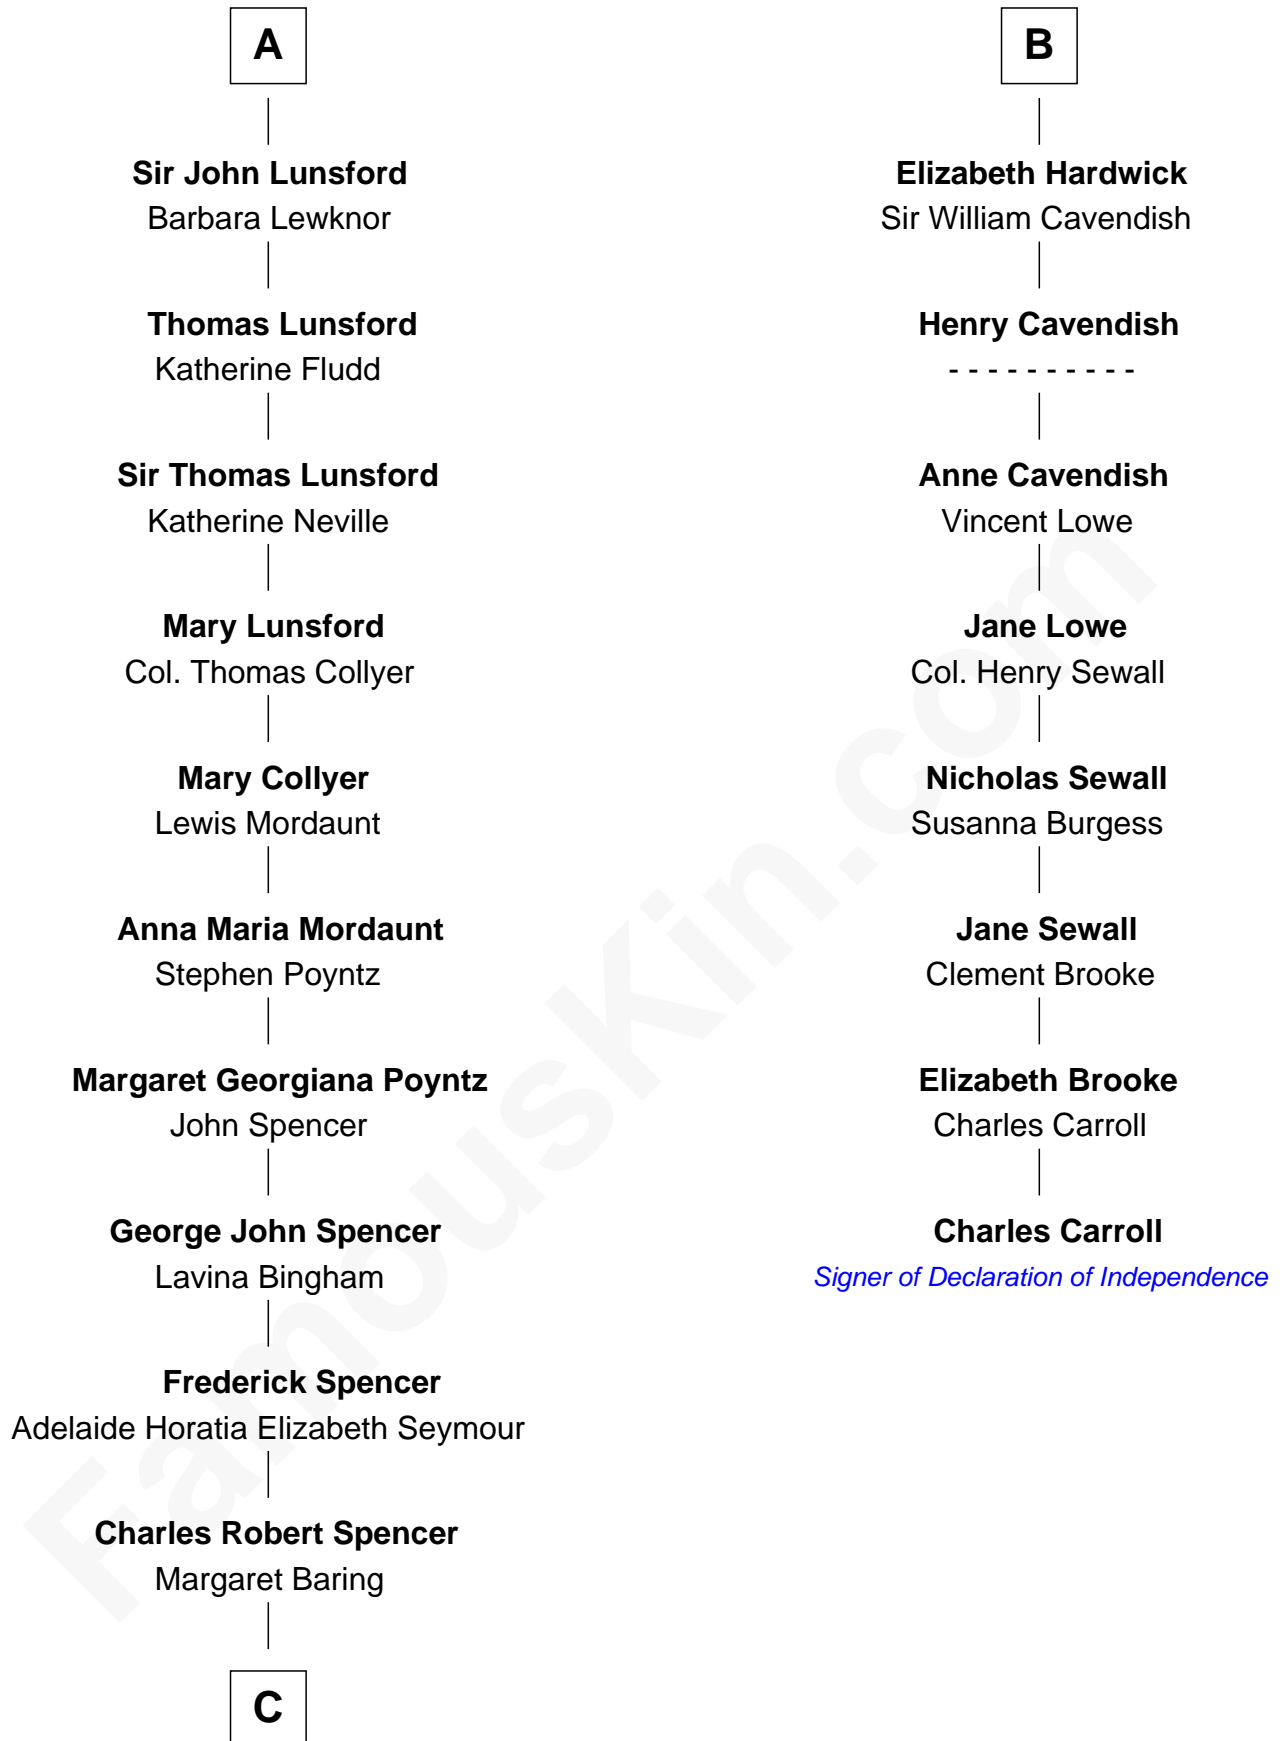

FamousKin.com

Relationship Chart of

Princess Diana

Princess of Wales

14th cousin 5 times removed of

Charles Carroll
Signer of the Declaration of Independence

C

—
Albert Edward John Spencer
Cynthia Elinor Beatrix Hamilton

—
Edward John Spencer
Frances Ruth Burke Roche

—
Princess Diana
Princess of Wales

FamousKin.com