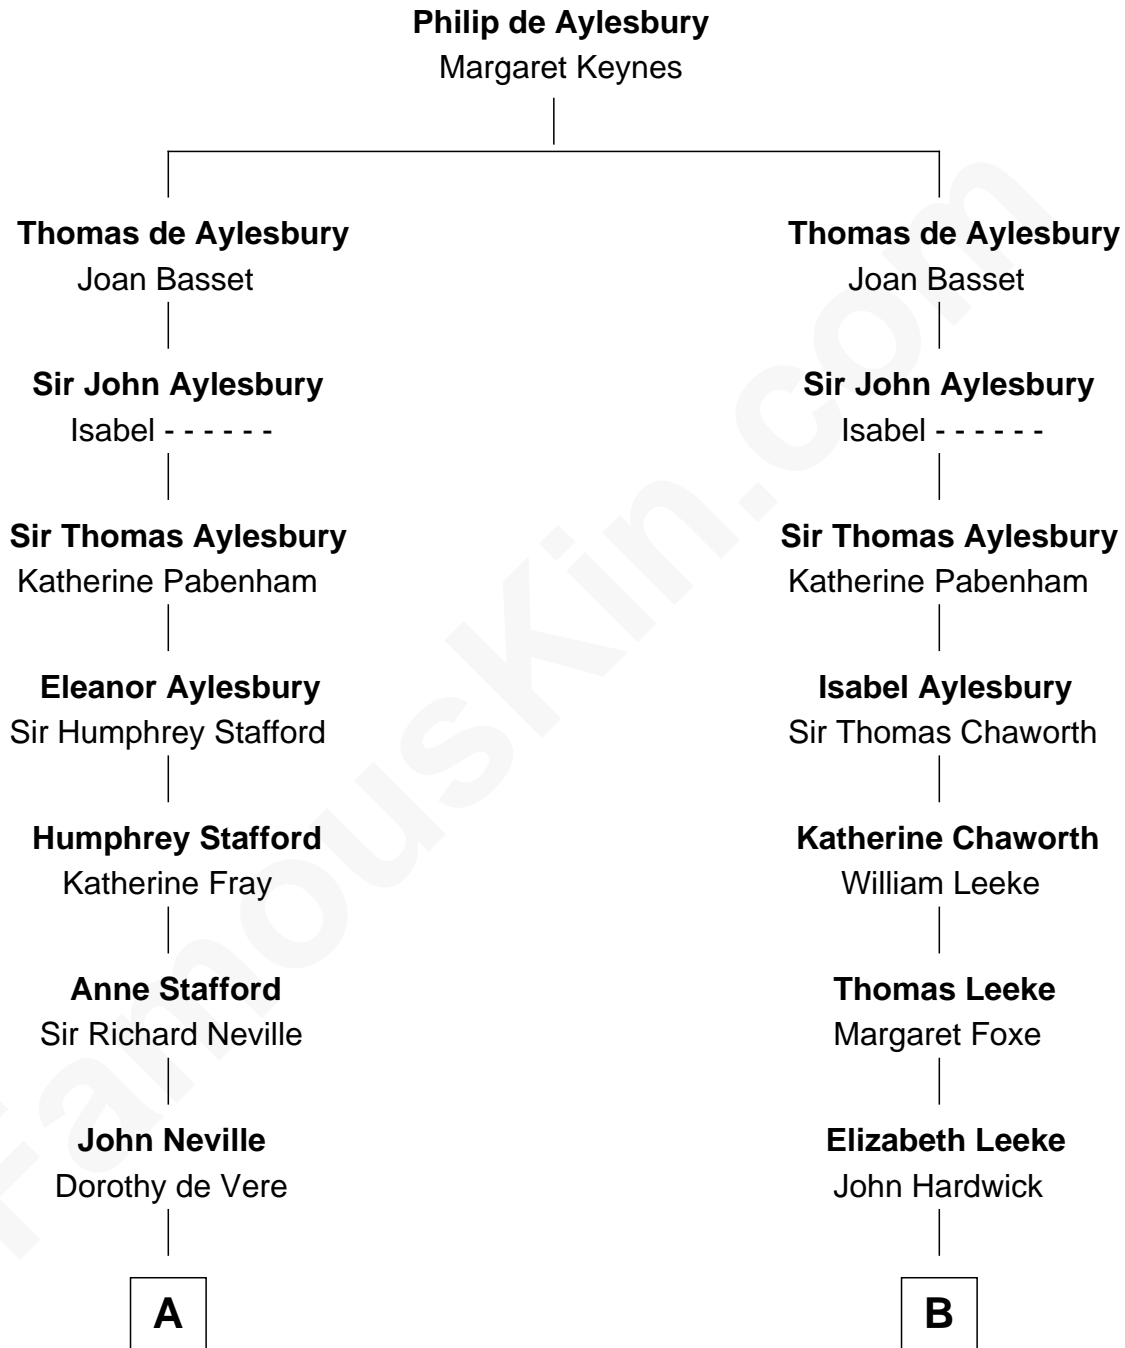

FamousKin.com Relationship Chart of

Princess Diana

Princess of Wales

14th cousin 7 times removed of

Charles Carroll

Signer of the Declaration of Independence

C

Adelaide Horatia Elizabeth Seymour

Frederick Spencer

Charles Robert Spencer

Margaret Baring

Albert Edward John Spencer

Cynthia Elinor Beatrix Hamilton

Edward John Spencer

Frances Ruth Burke Roche

Princess Diana

Princess of Wales

FamousKin.com