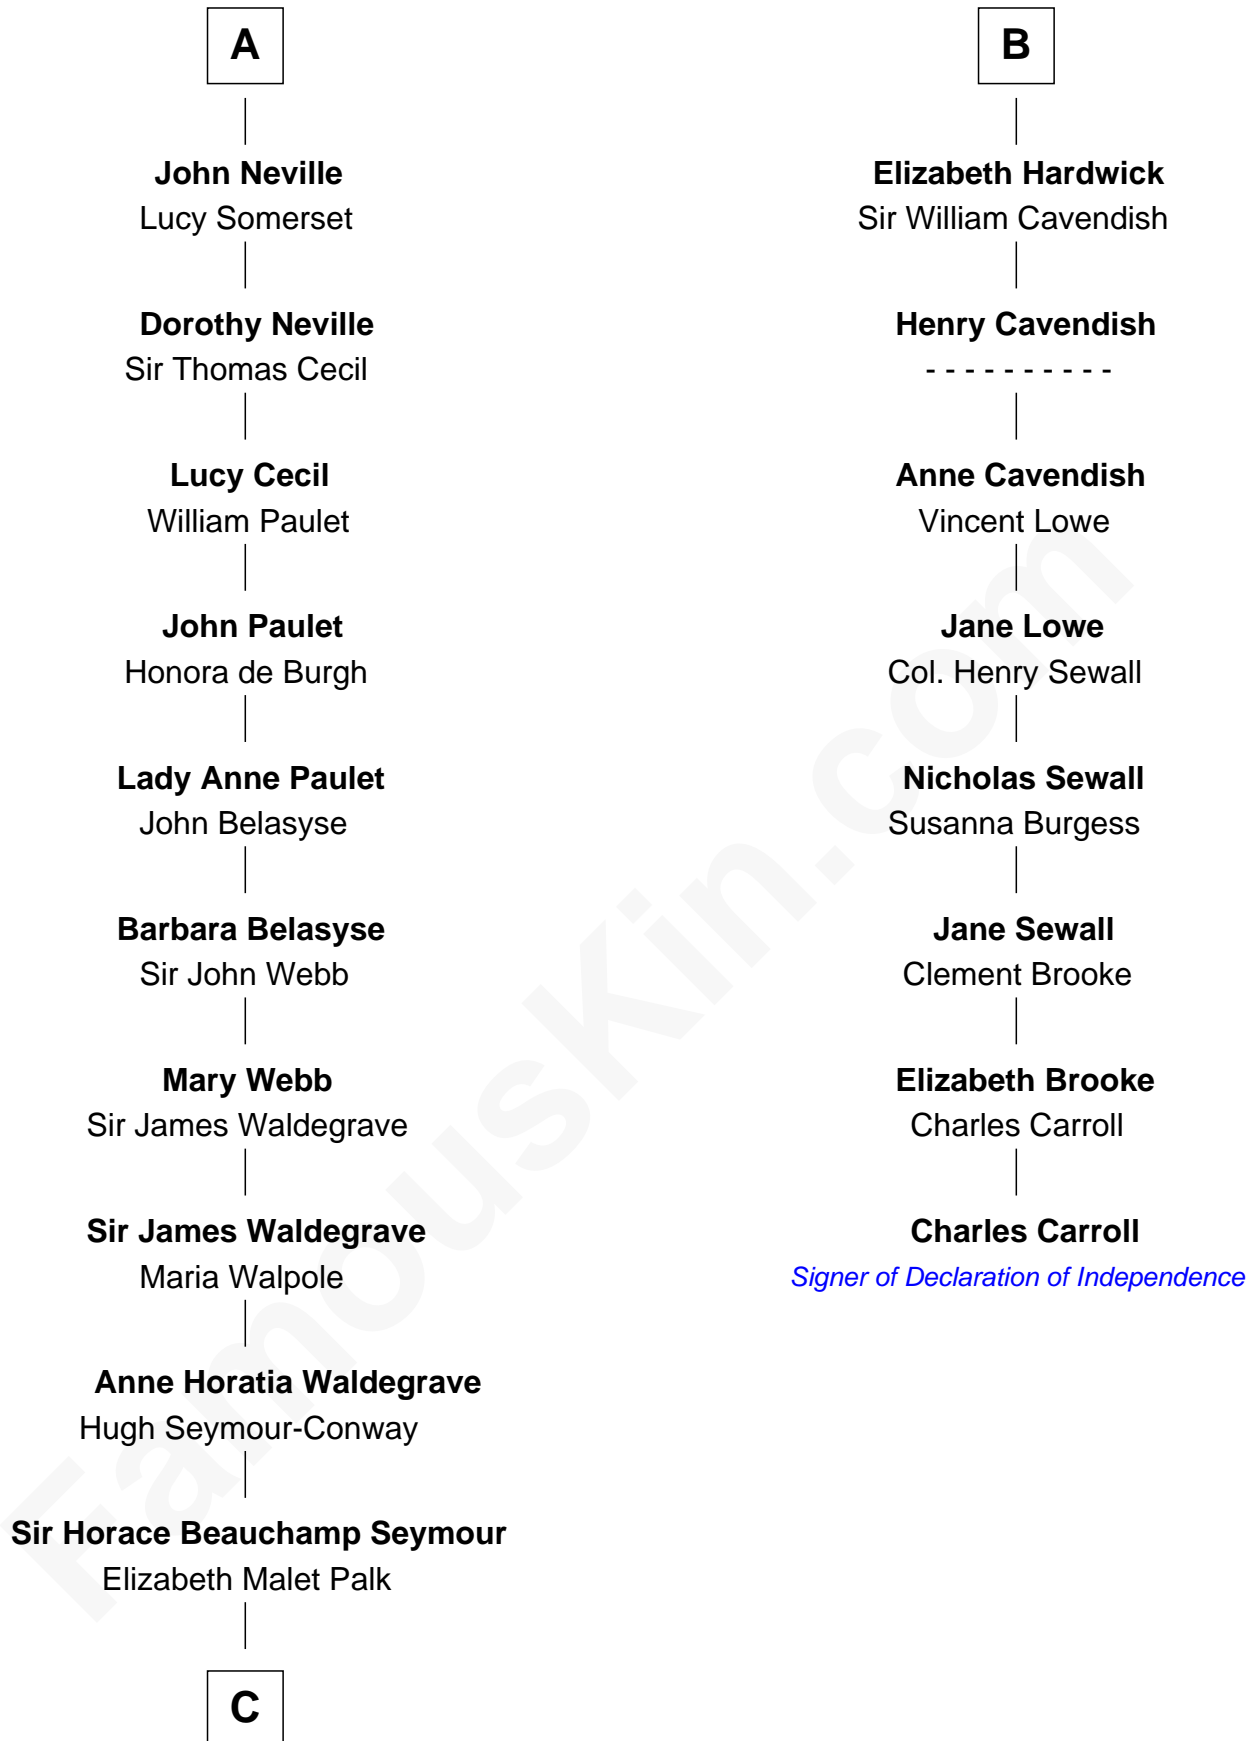

FamousKin.com Relationship Chart of

Princess Diana

Princess of Wales

14th cousin 7 times removed of

Charles Carroll

Signer of the Declaration of Independence

C

Adelaide Horatia Elizabeth Seymour

Frederick Spencer

Charles Robert Spencer

Margaret Baring

Albert Edward John Spencer

Cynthia Elinor Beatrix Hamilton

Edward John Spencer

Frances Ruth Burke Roche

Princess Diana