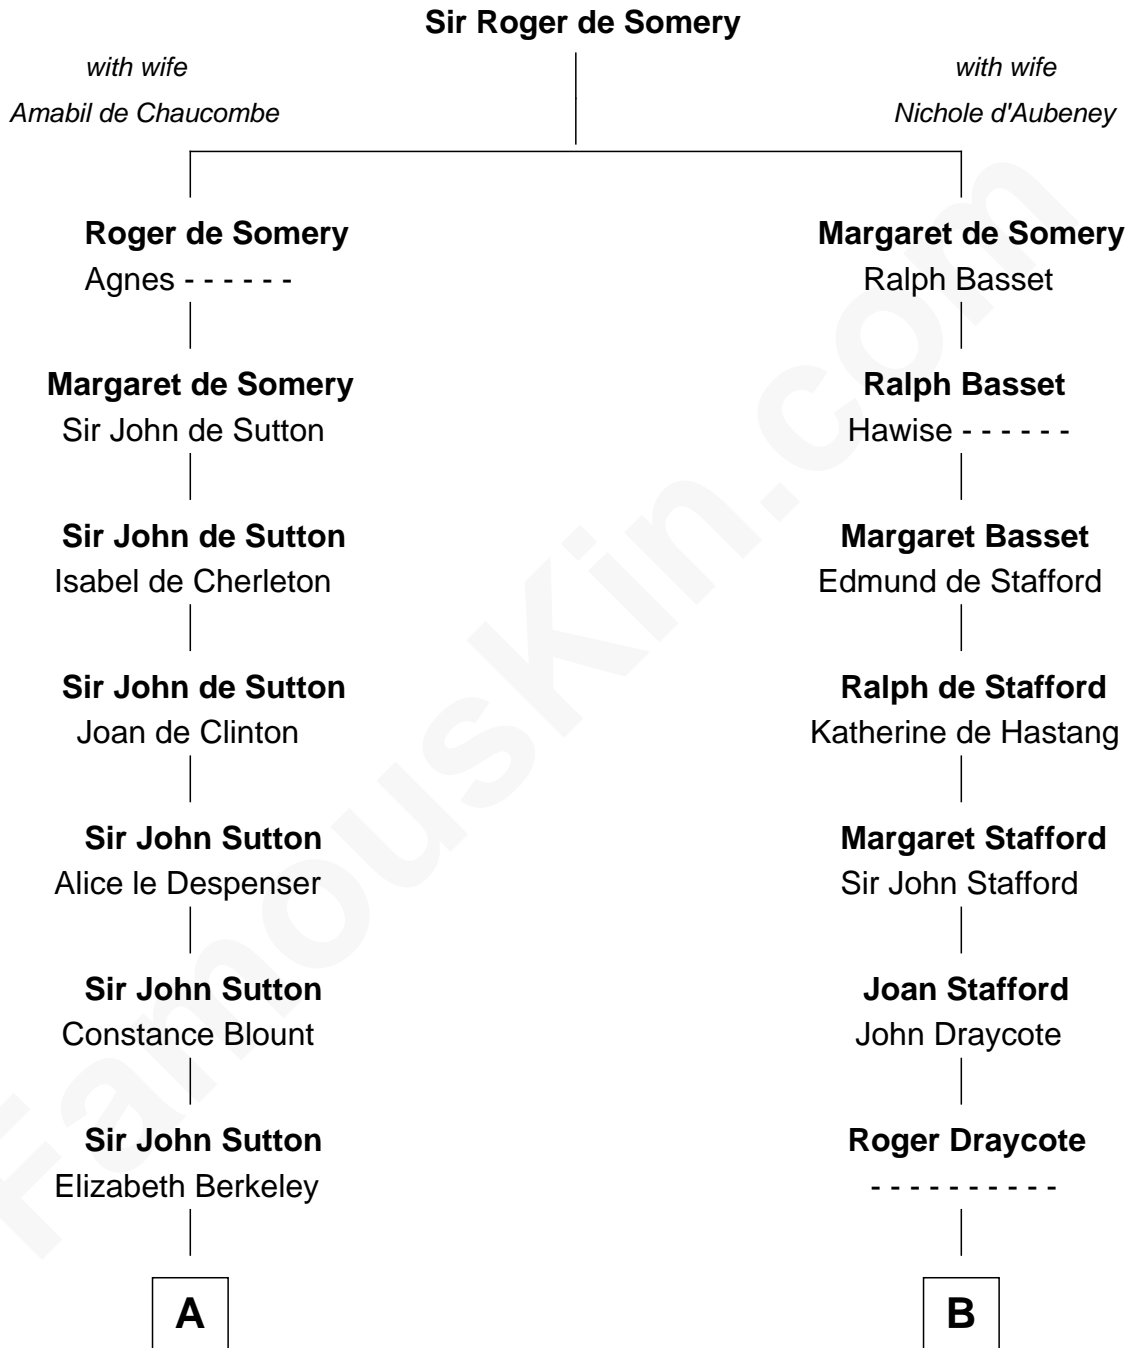

FamousKin.com

Relationship Chart of

Princess Diana

Princess of Wales

18th cousin 3 times removed of

Daniel Carroll
Signer of the U.S. Constitution

C

Adelaide Horatia Elizabeth Seymour

Frederick Spencer

Charles Robert Spencer

Margaret Baring

Albert Edward John Spencer

Cynthia Elinor Beatrix Hamilton

Edward John Spencer

Frances Ruth Burke Roche

Princess Diana