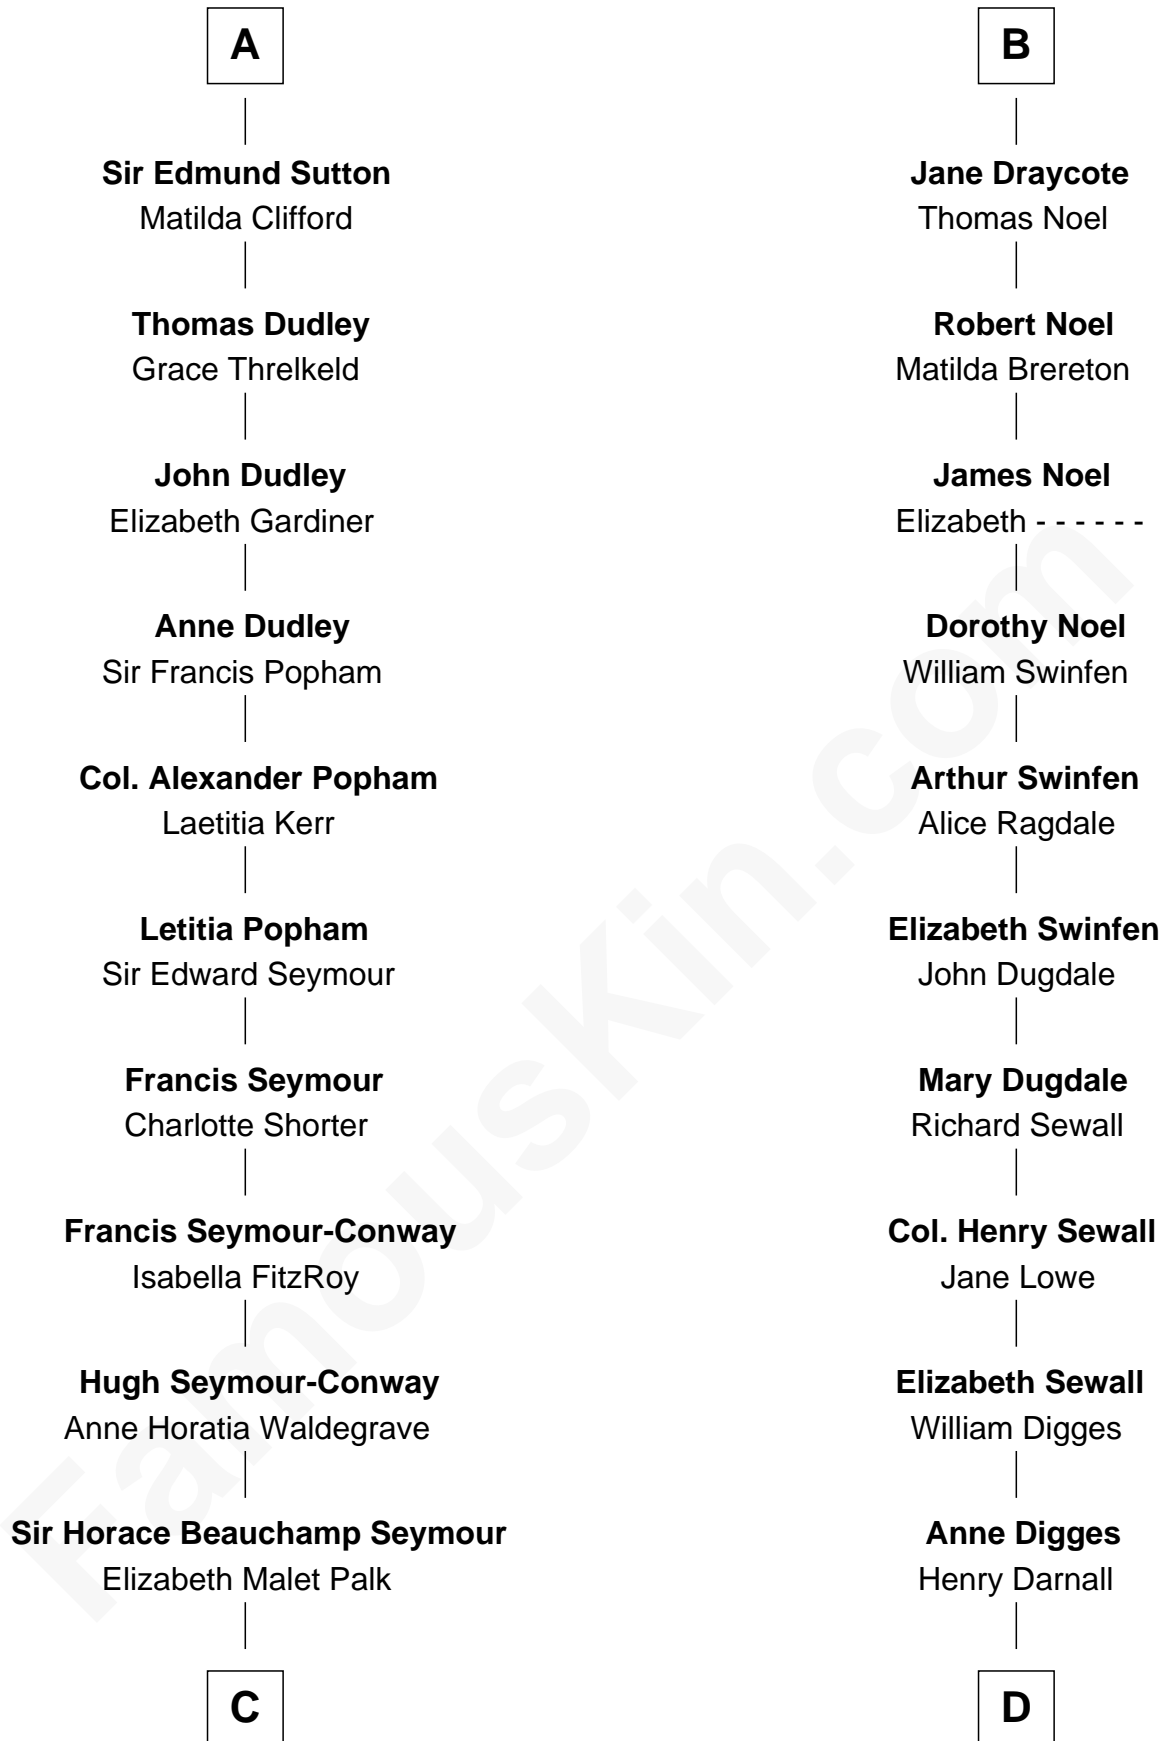

FamousKin.com

Relationship Chart of

Princess Diana

Princess of Wales

18th cousin 3 times removed of

Daniel Carroll
Signer of the U.S. Constitution

C

Adelaide Horatia Elizabeth Seymour

Frederick Spencer

Charles Robert Spencer

Margaret Baring

Albert Edward John Spencer

Cynthia Elinor Beatrix Hamilton

Edward John Spencer

Frances Ruth Burke Roche

Princess Diana