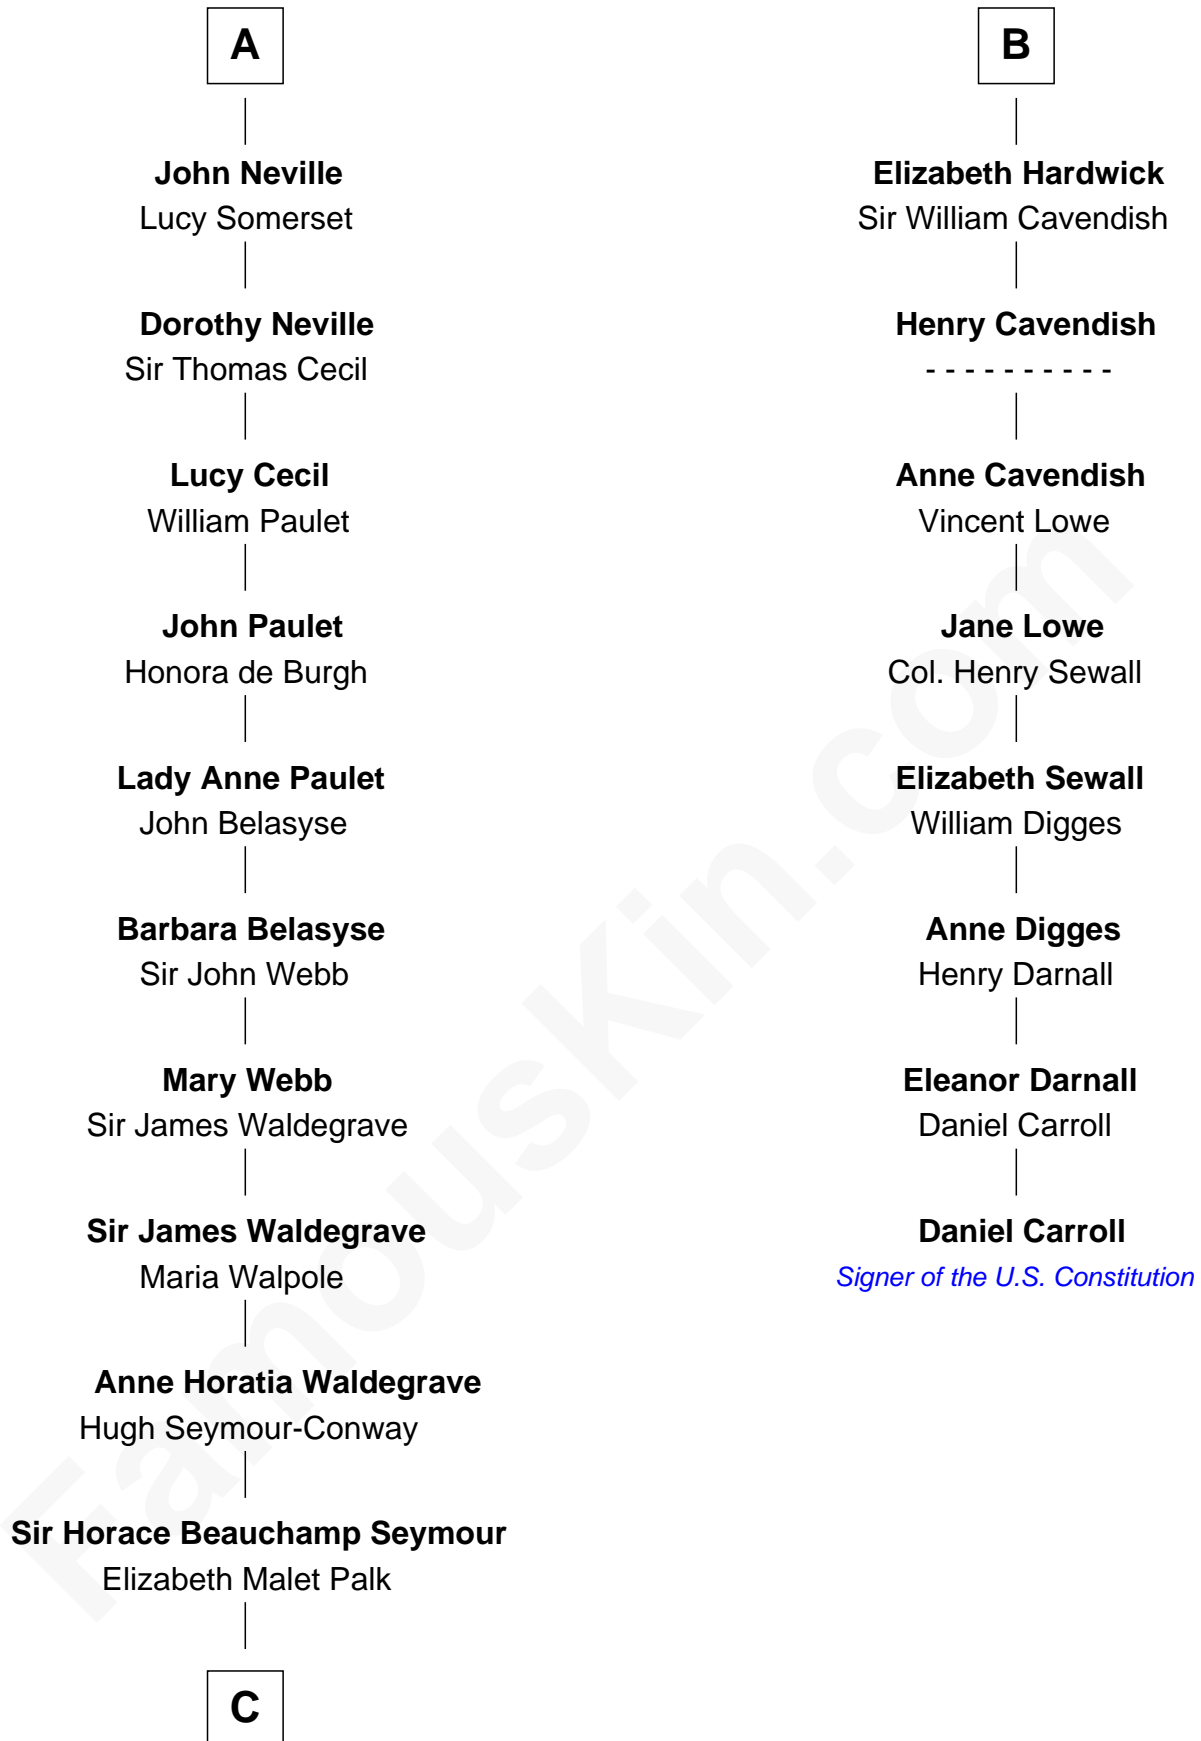

FamousKin.com
Relationship Chart of
Princess Diana
Princess of Wales

14th cousin 7 times removed of
Daniel Carroll
Signer of the U.S. Constitution

C

—
Adelaide Horatia Elizabeth Seymour

Frederick Spencer

—
Charles Robert Spencer

Margaret Baring

—
Albert Edward John Spencer

Cynthia Elinor Beatrix Hamilton

—
Edward John Spencer

Frances Ruth Burke Roche

—
Princess Diana

Princess of Wales

FamousKin.com