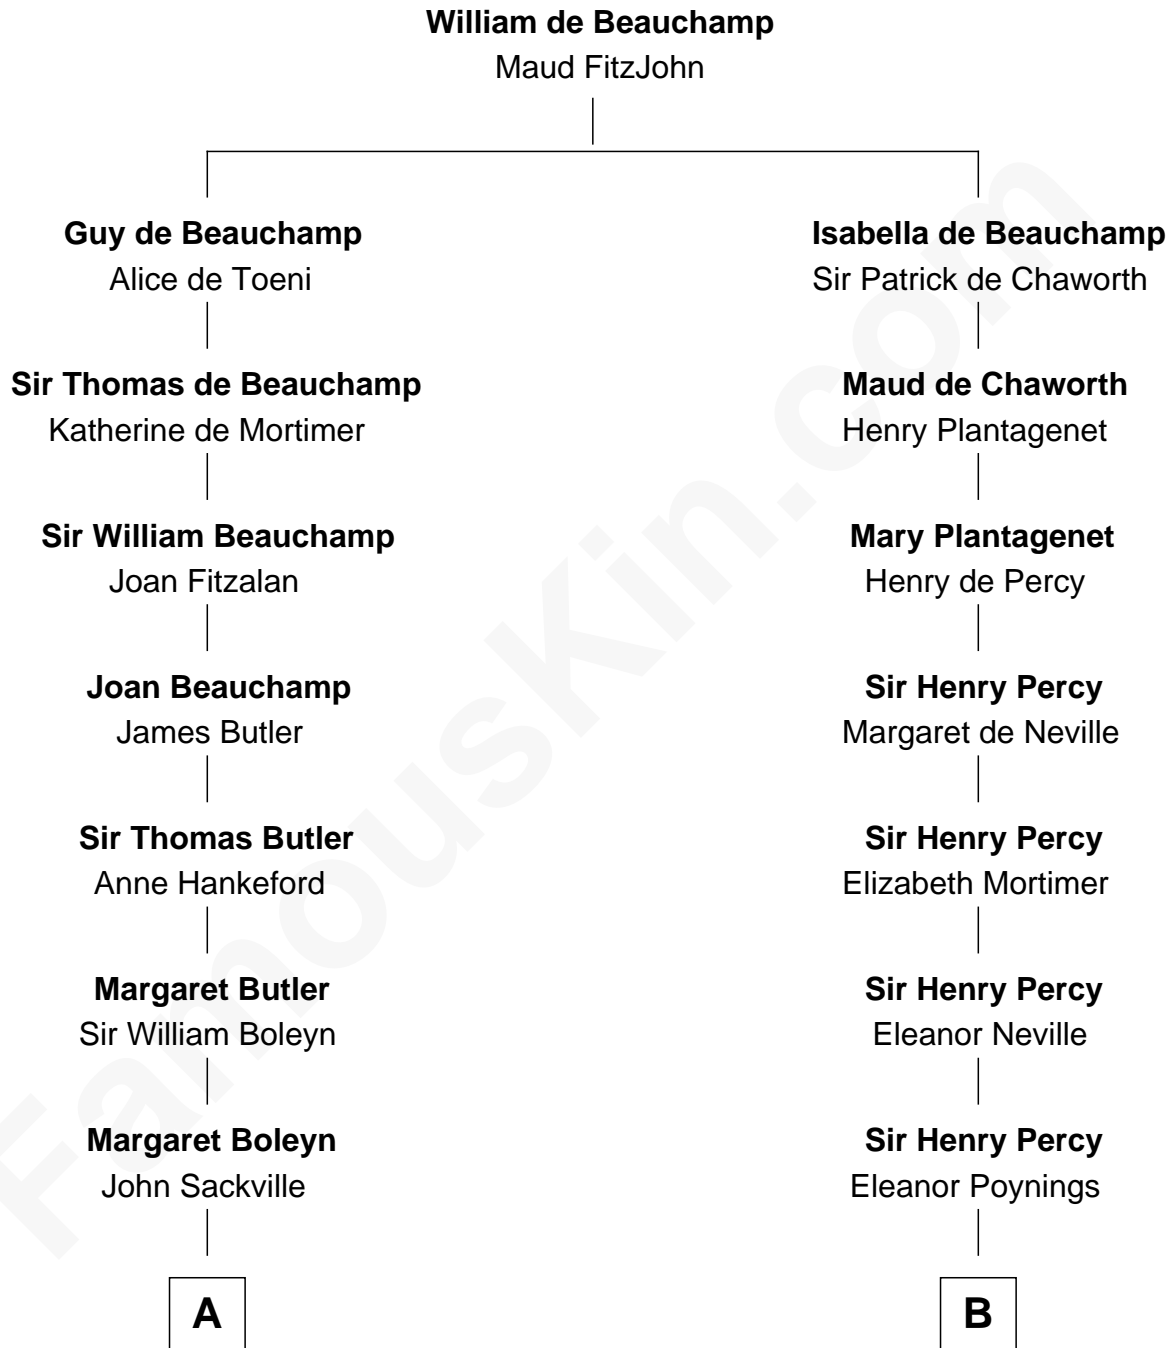

FamousKin.com Relationship Chart of

Princess Diana

Princess of Wales

17th cousin 3 times removed of

Daniel Carroll

Signer of the U.S. Constitution

C

—
Charles Robert Spencer

Margaret Baring

—
Albert Edward John Spencer

Cynthia Elinor Beatrix Hamilton

—
Edward John Spencer

Frances Ruth Burke Roche

—
Princess Diana

Princess of Wales

FamousKin.com