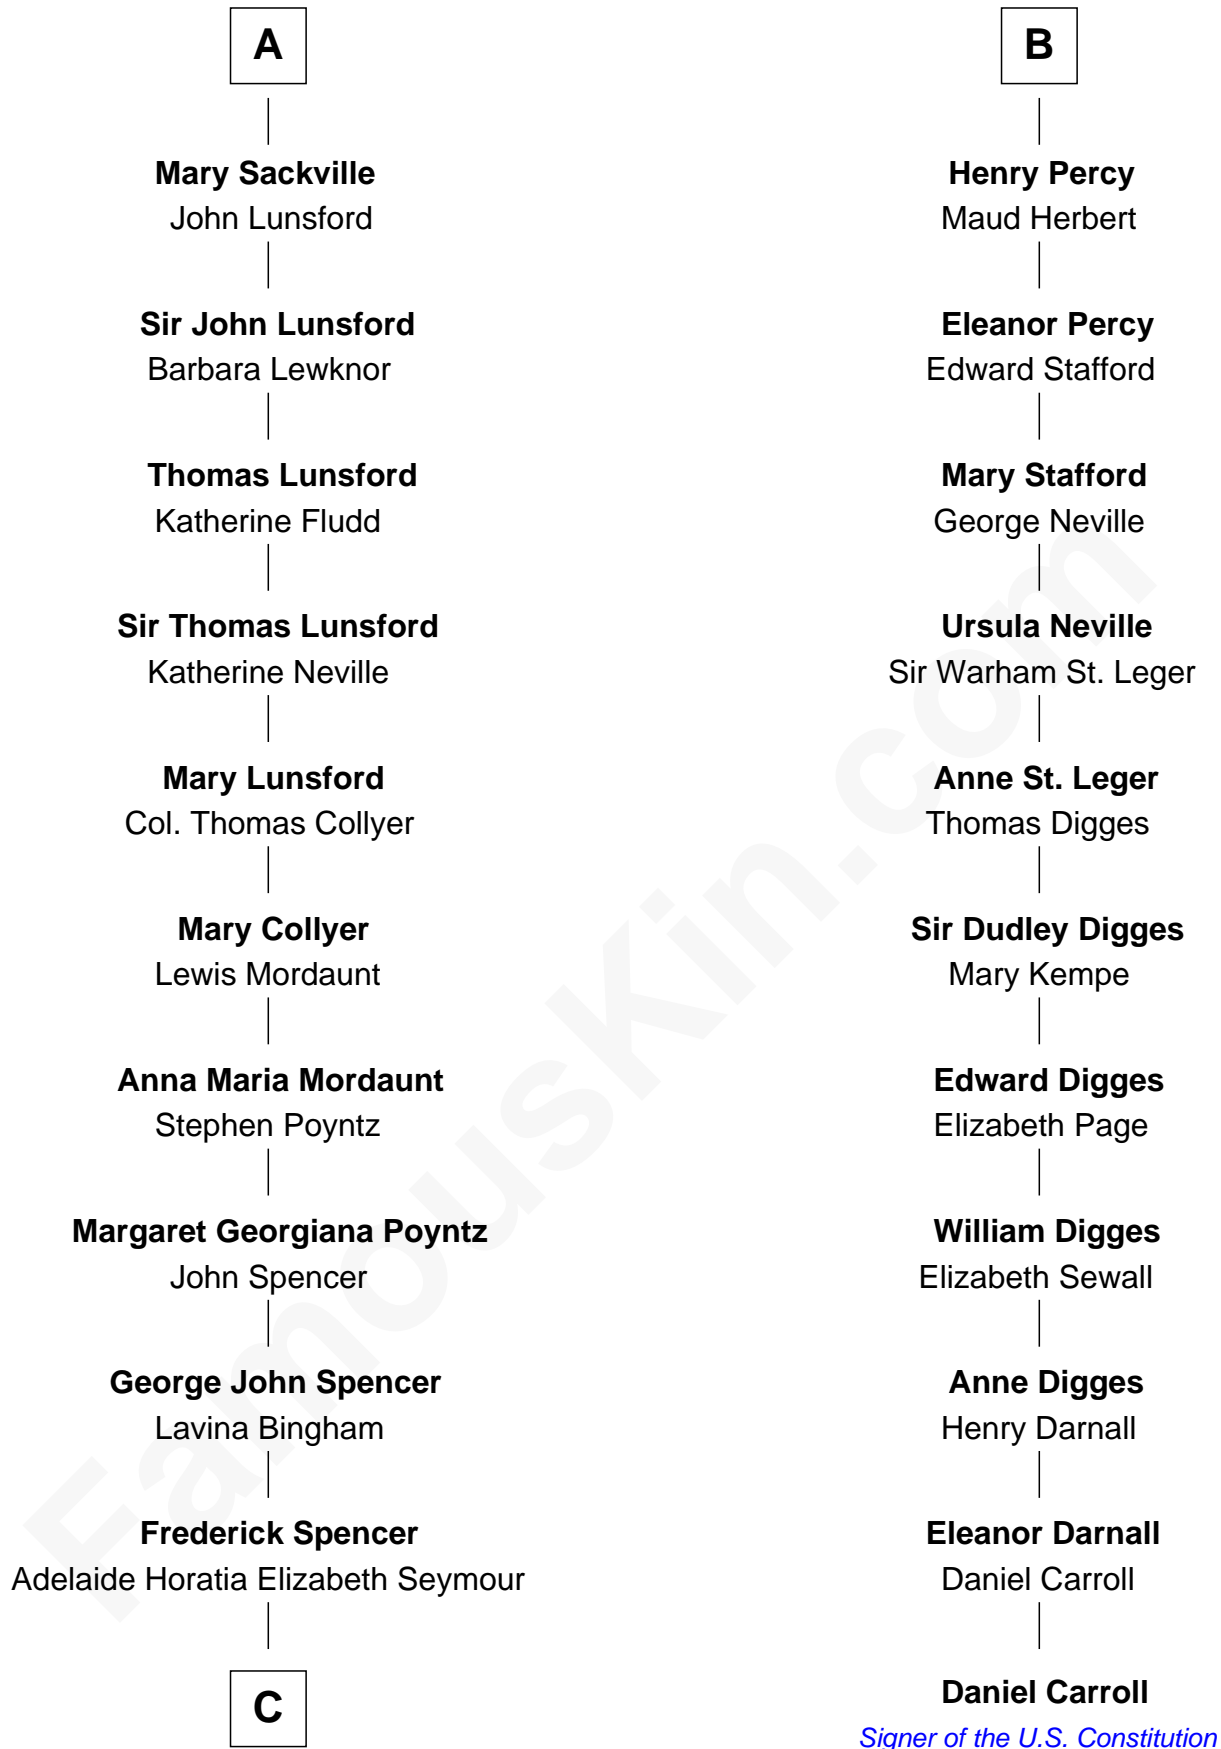

FamousKin.com Relationship Chart of

Princess Diana

Princess of Wales

17th cousin 3 times removed of

Daniel Carroll

Signer of the U.S. Constitution

C

—
Charles Robert Spencer

Margaret Baring

—
Albert Edward John Spencer

Cynthia Elinor Beatrix Hamilton

—
Edward John Spencer

Frances Ruth Burke Roche

—
Princess Diana

Princess of Wales

FamousKin.com