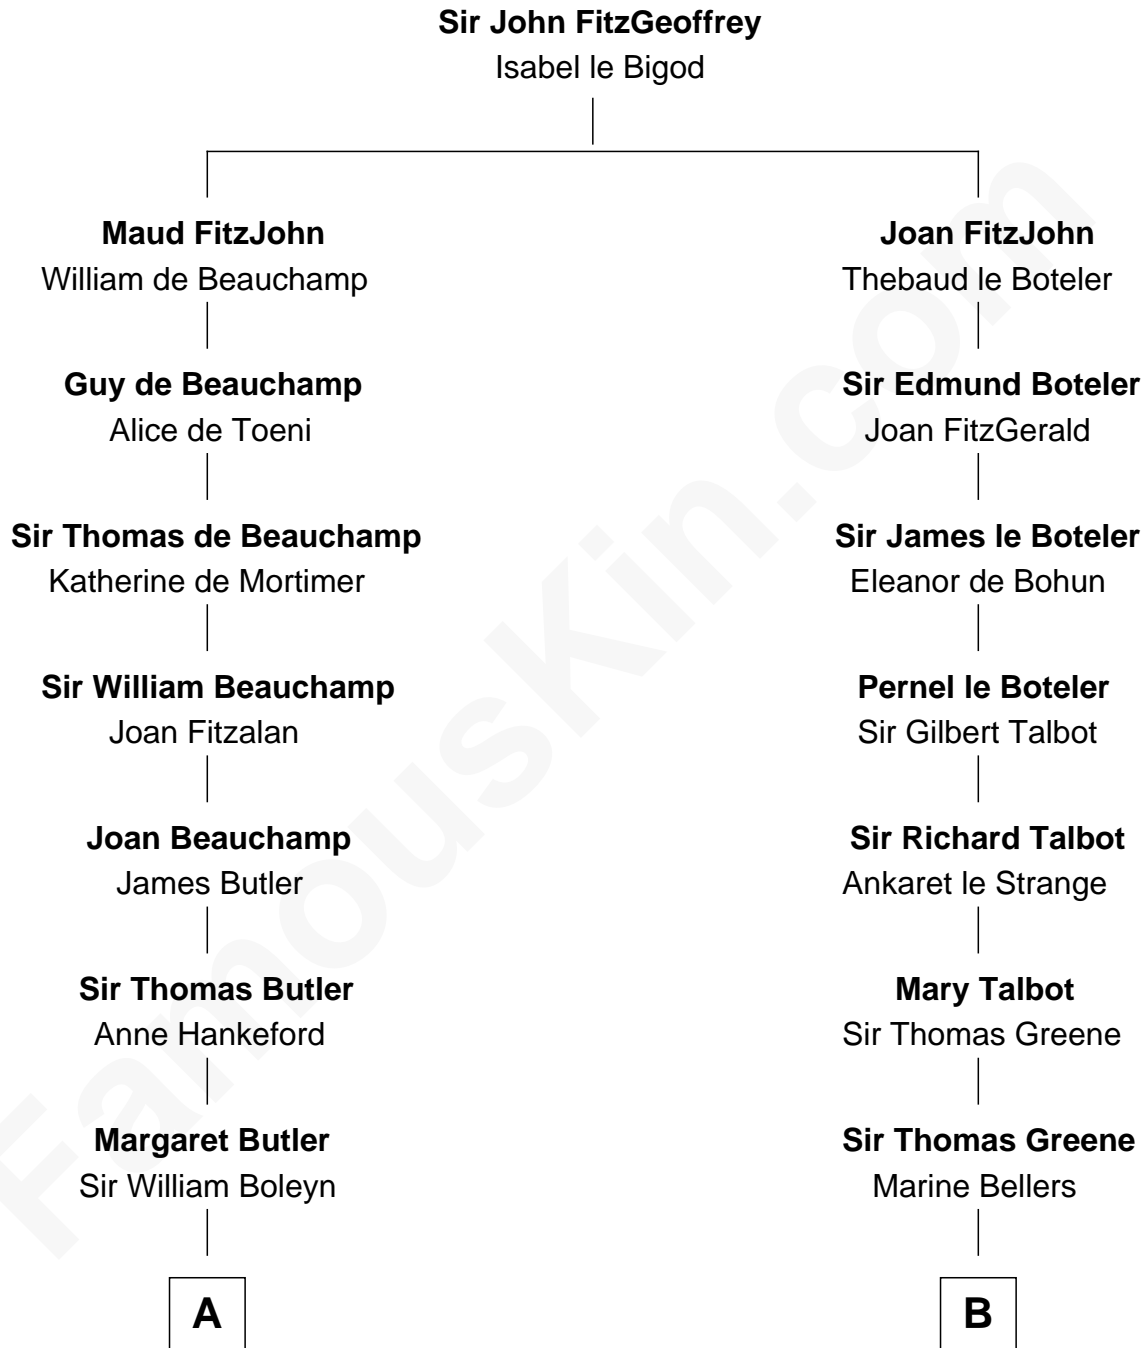

## Relationship Chart of

### Princess Diana

*Princess of Wales*

17th cousin 4 times removed of

**Daniel Carroll**  
*Signer of the U.S. Constitution*

**C**

—  
**Frederick Spencer**

Adelaide Horatia Elizabeth Seymour

—  
**Charles Robert Spencer**