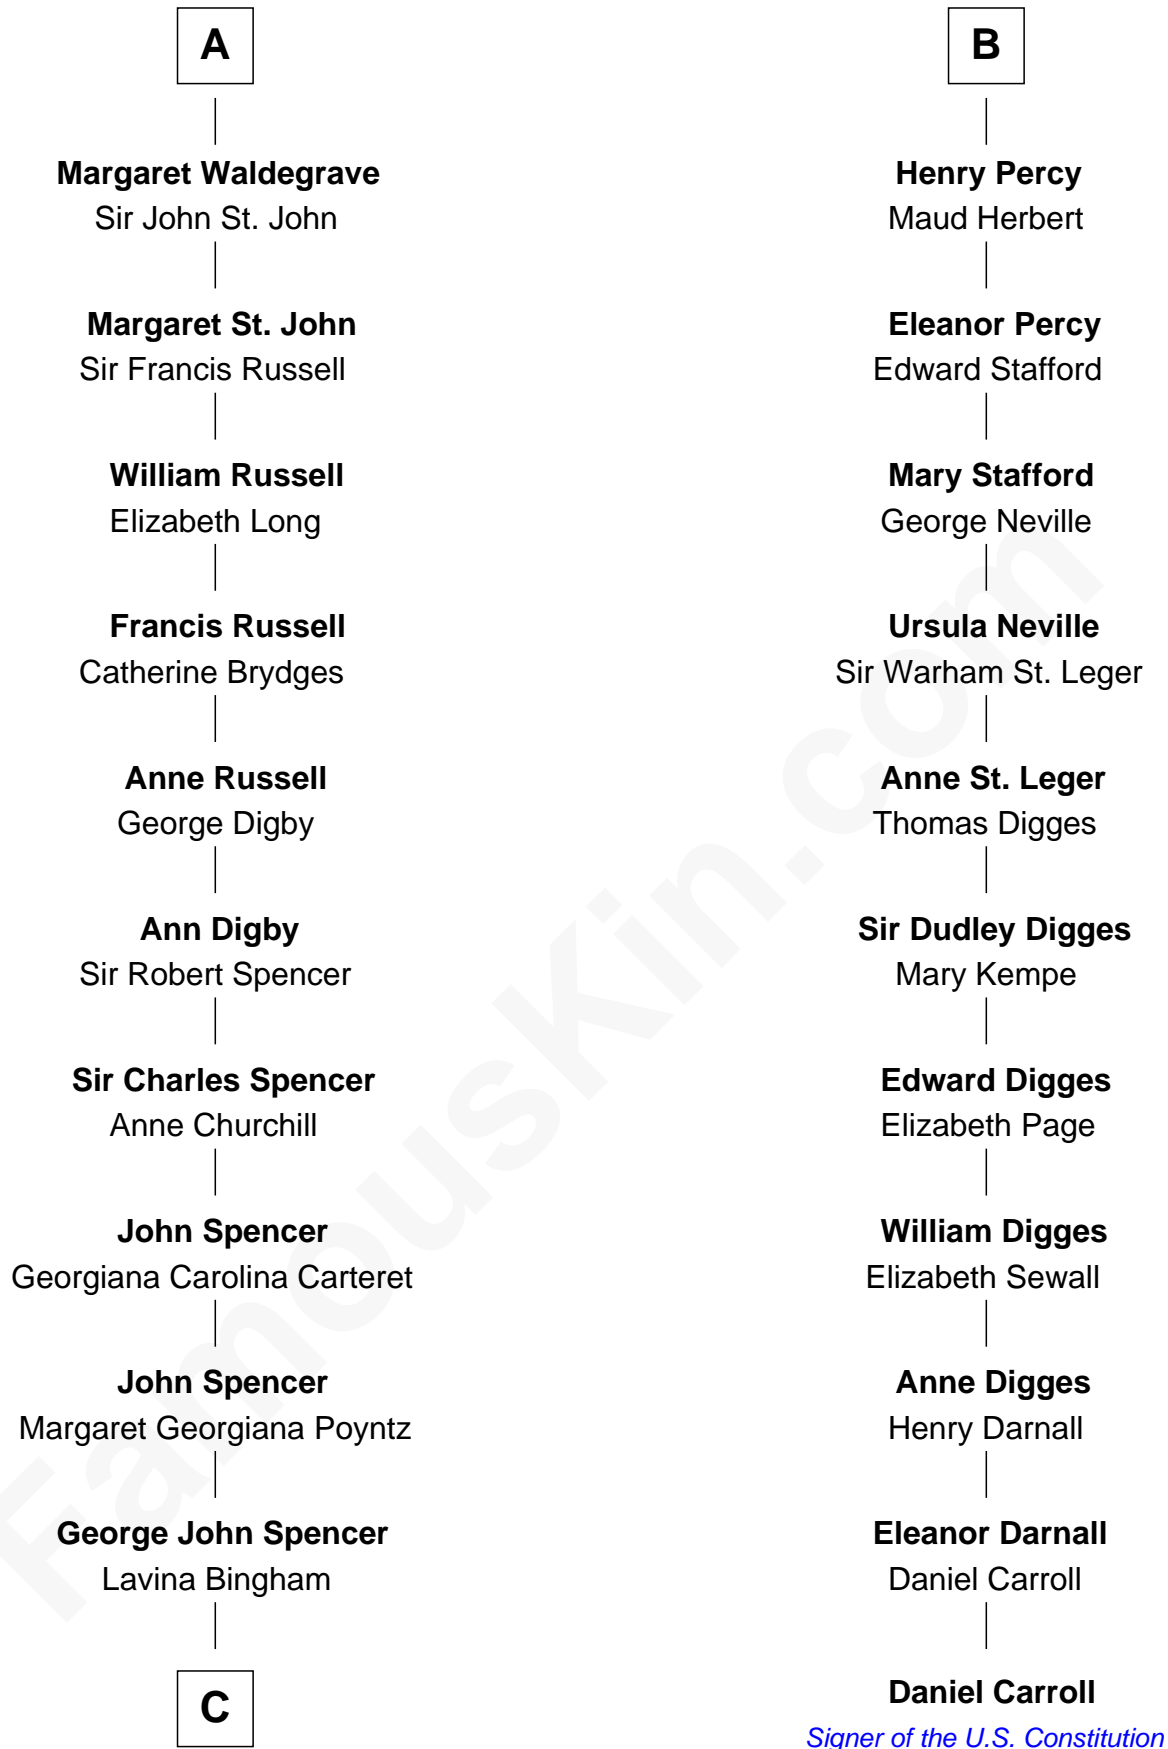

FamousKin.com Relationship Chart of

Princess Diana

Princess of Wales

17th cousin 4 times removed of

Daniel Carroll

Signer of the U.S. Constitution

Thomas de Clare
Juliana FitzMaurice

Margaret de Clare
Bartholomew de Badlesmere

Margaret de Badlesmere
Sir John de Tivetot

Sir Robert de Tivetot
Margaret Deincourt

Elizabeth de Tivetot
Sir Philip le Despencer

Margery Despencer
Sir Roger Wentworth

Henry Wentworth
Elizabeth Howard

Margery Wentworth
Sir William Waldegrave

A

Margaret de Clare
Bartholomew de Badlesmere

Elizabeth de Badlesmere
Sir Edmund Mortimer

Sir Roger de Mortimer
Philippa de Montagu

Edmund Mortimer
Philippa Plantagenet

Elizabeth Mortimer
Sir Henry Percy

Sir Henry Percy
Eleanor Neville

Sir Henry Percy
Eleanor Poynings

B

C

—
Frederick Spencer

Adelaide Horatia Elizabeth Seymour

—
Charles Robert Spencer

Margaret Baring

—
Albert Edward John Spencer