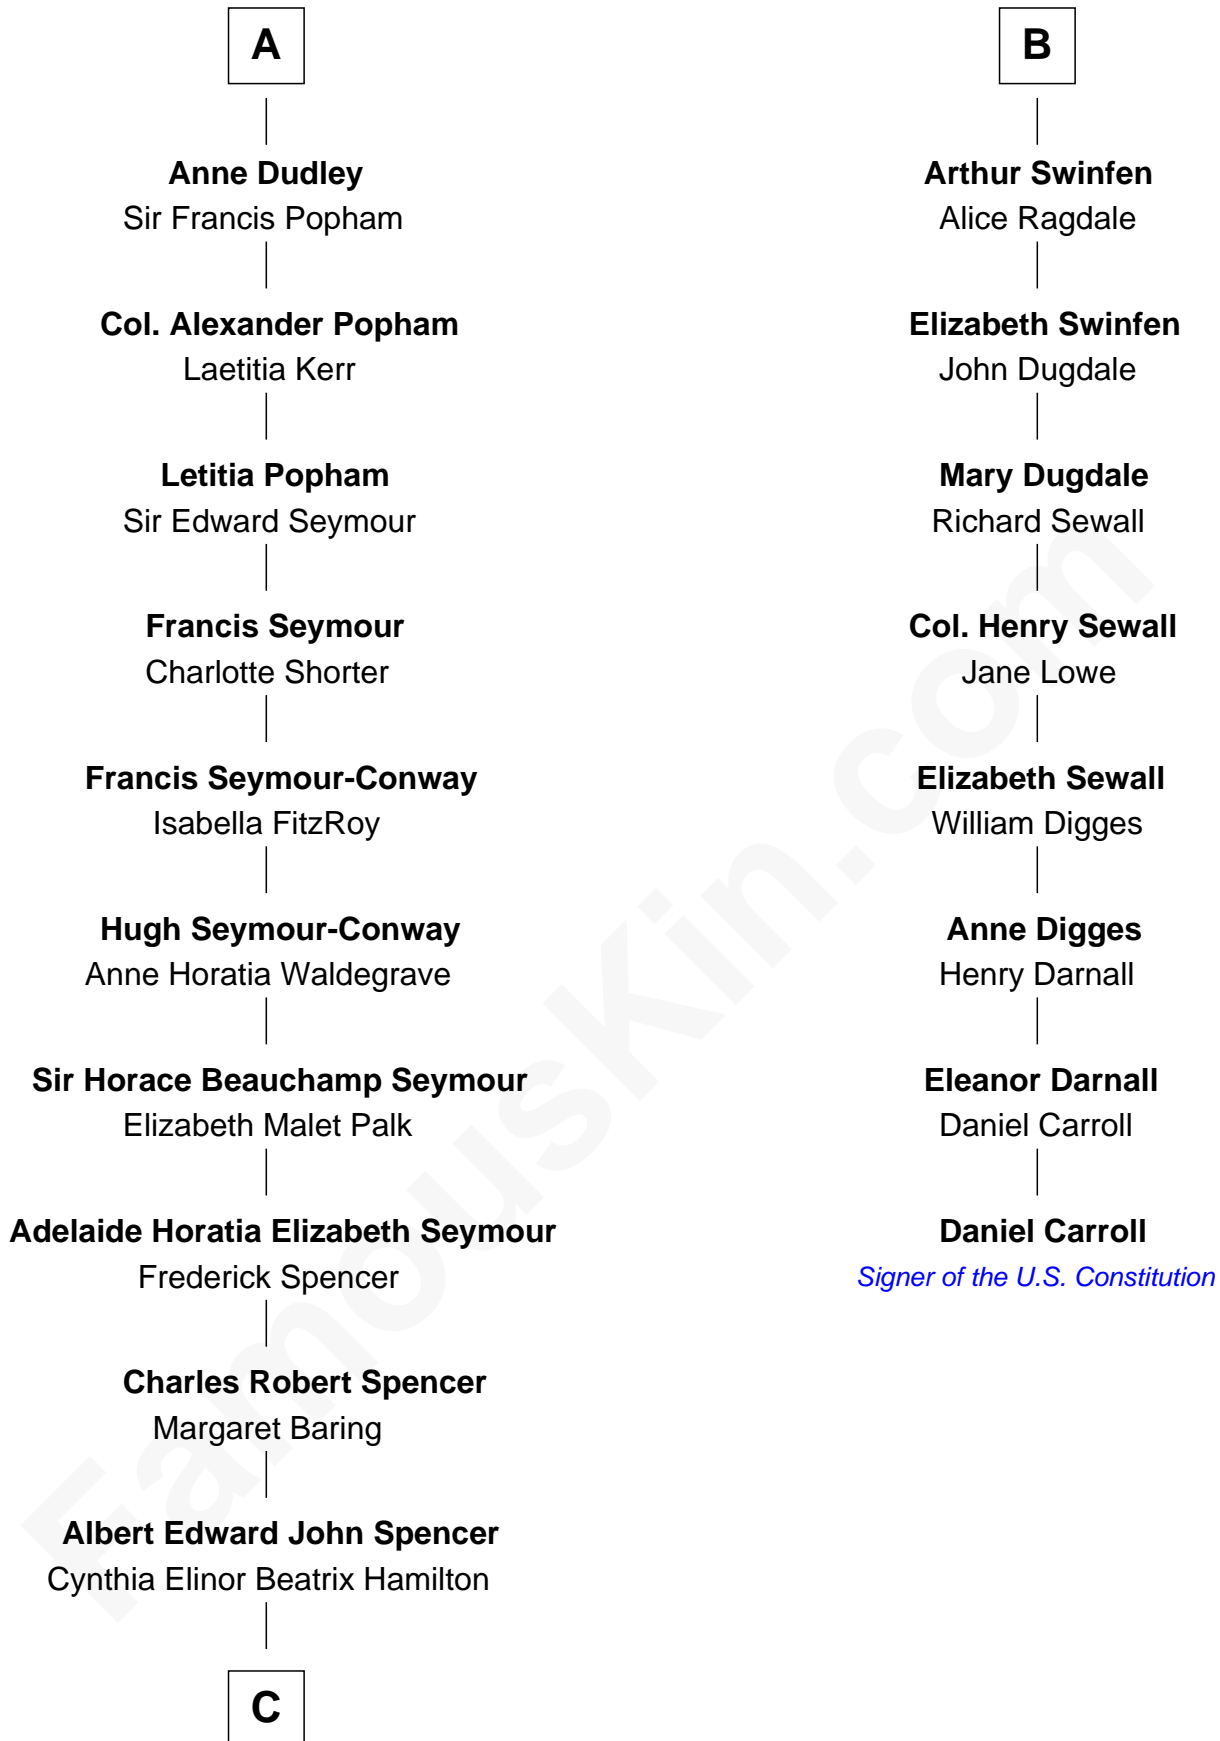

FamousKin.com
Relationship Chart of
Princess Diana
Princess of Wales

14th cousin 4 times removed of
Daniel Carroll
Signer of the U.S. Constitution

C

Edward John Spencer
Frances Ruth Burke Roche

Princess Diana
Princess of Wales

FamousKin.com