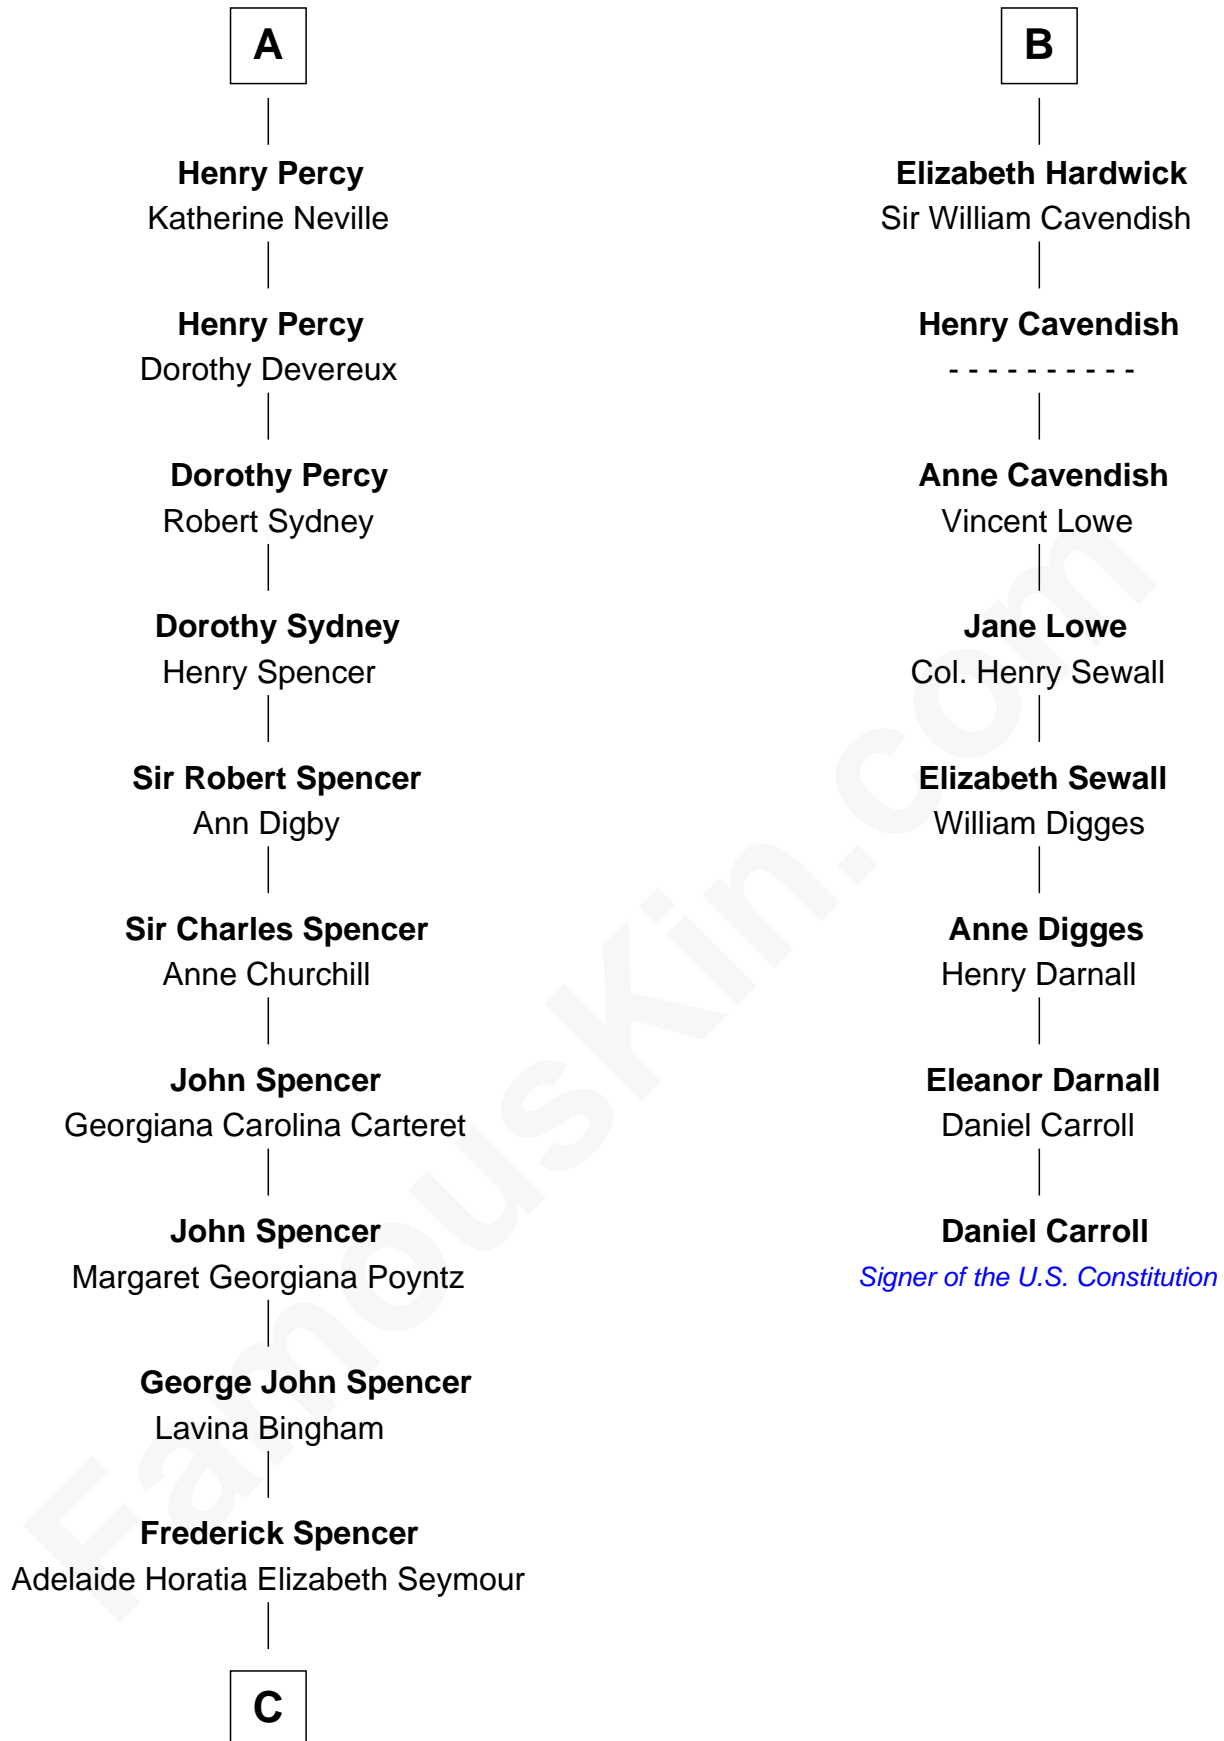

FamousKin.com Relationship Chart of

Princess Diana

Princess of Wales

14th cousin 6 times removed of

Daniel Carroll

Signer of the U.S. Constitution

Edmund Fitzalan

Alice de Warenne

C

—
Charles Robert Spencer

Margaret Baring

—
Albert Edward John Spencer

Cynthia Elinor Beatrix Hamilton

—
Edward John Spencer

Frances Ruth Burke Roche

—
Princess Diana