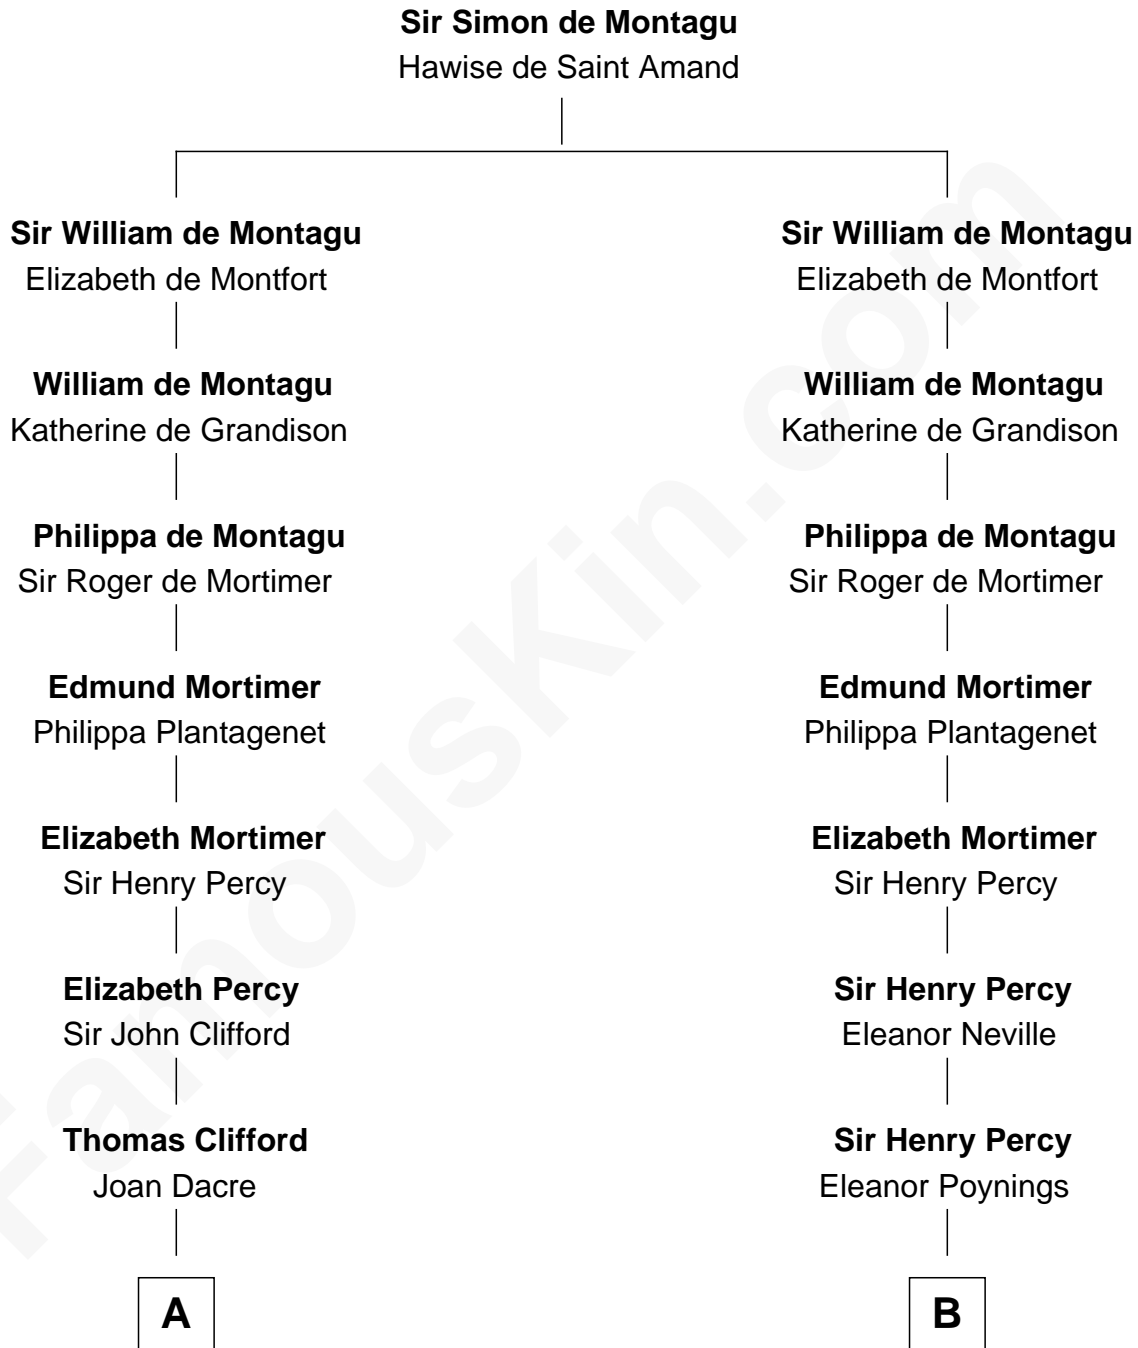

FamousKin.com

Relationship Chart of

Princess Diana

Princess of Wales

17th cousin 4 times removed of

Daniel Carroll
Signer of the U.S. Constitution

C

Adelaide Horatia Elizabeth Seymour

Frederick Spencer

Charles Robert Spencer

Margaret Baring

Albert Edward John Spencer

Cynthia Elinor Beatrix Hamilton

Edward John Spencer

Frances Ruth Burke Roche

Princess Diana