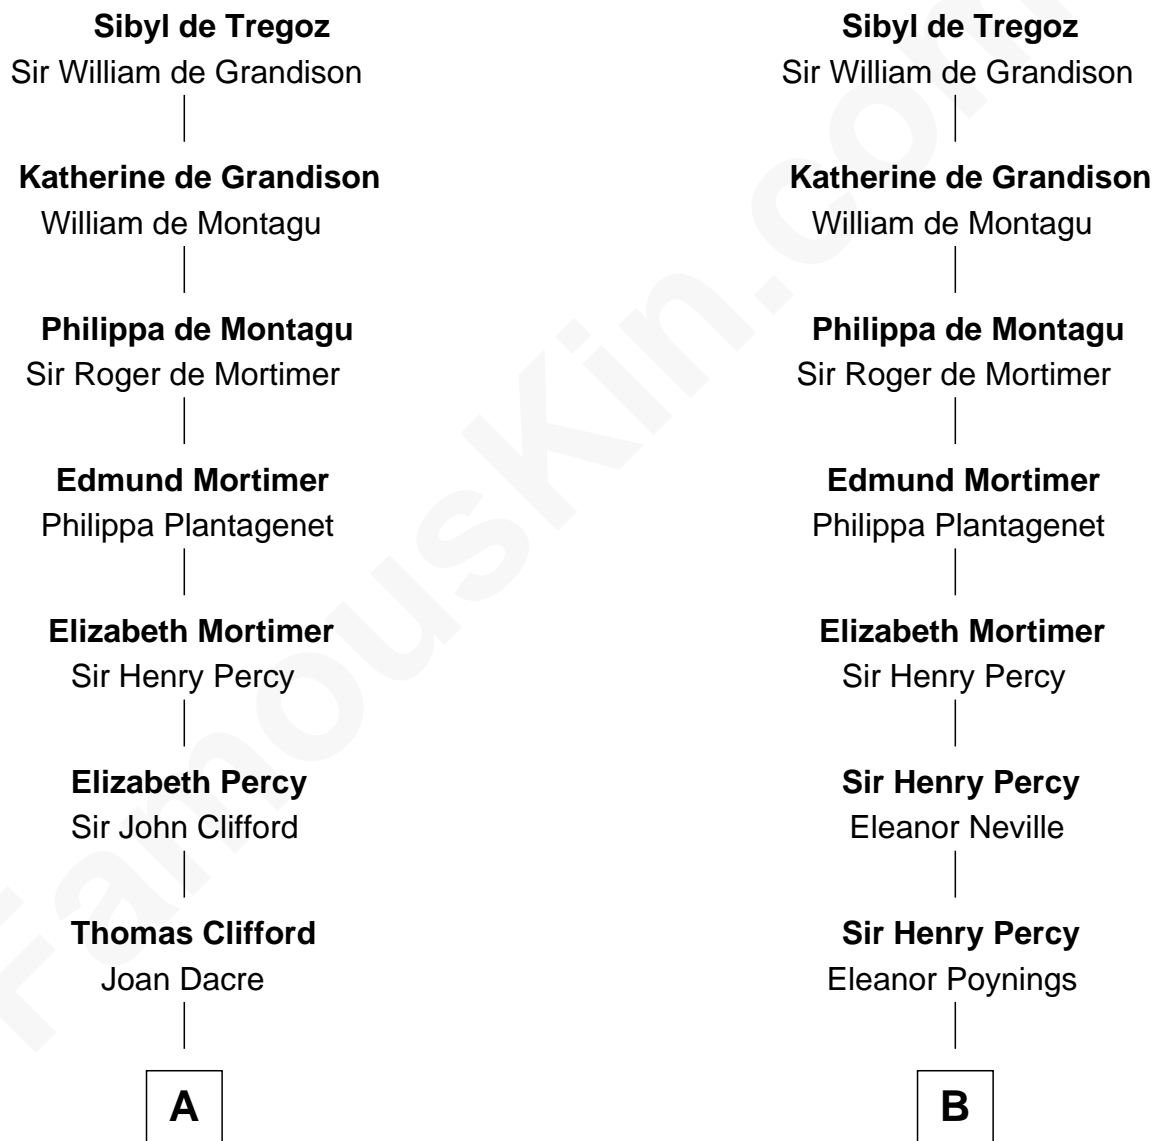

FamousKin.com Relationship Chart of

Princess Diana

Princess of Wales

17th cousin 4 times removed of

Daniel Carroll

Signer of the U.S. Constitution

John de Tregoz

C

—
Adelaide Horatia Elizabeth Seymour

Frederick Spencer

—
Charles Robert Spencer

Margaret Baring

—
Albert Edward John Spencer

Cynthia Elinor Beatrix Hamilton

—
Edward John Spencer

Frances Ruth Burke Roche

—
Princess Diana

Princess of Wales

FamousKin.com