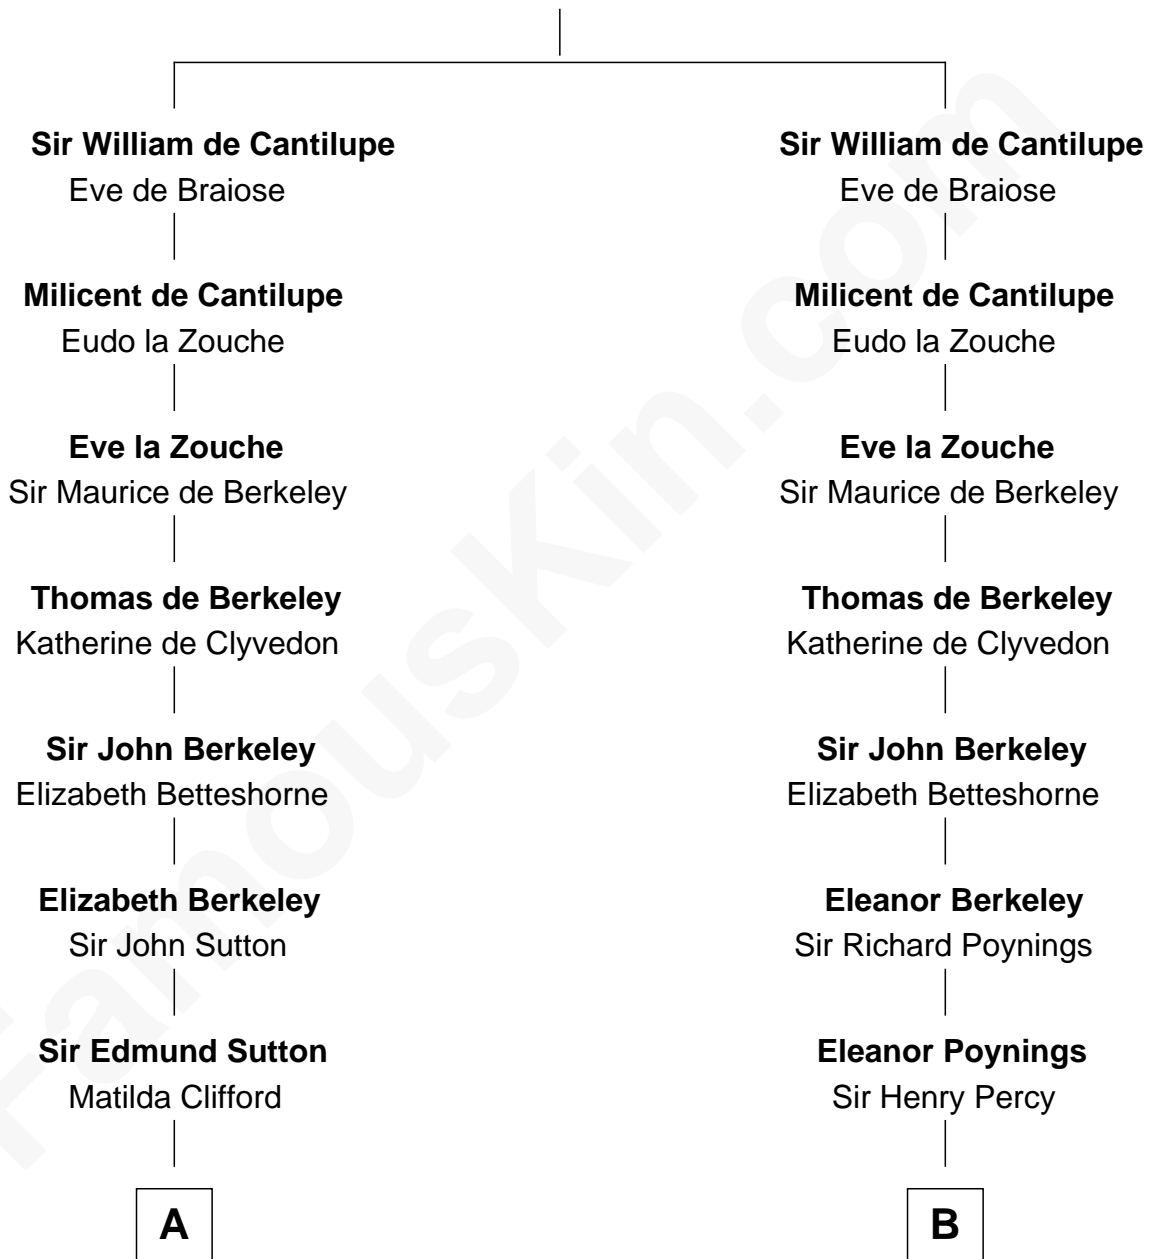

## Relationship Chart of

### Princess Diana

*Princess of Wales*

17th cousin 3 times removed of

**Daniel Carroll**  
*Signer of the U.S. Constitution*

**William de Cantilupe**

-----

**C**

—  
**Charles Robert Spencer**

Margaret Baring

—  
**Albert Edward John Spencer**

Cynthia Elinor Beatrix Hamilton

—  
**Edward John Spencer**

Frances Ruth Burke Roche

—  
**Princess Diana**

*Princess of Wales*

FamousKin.com