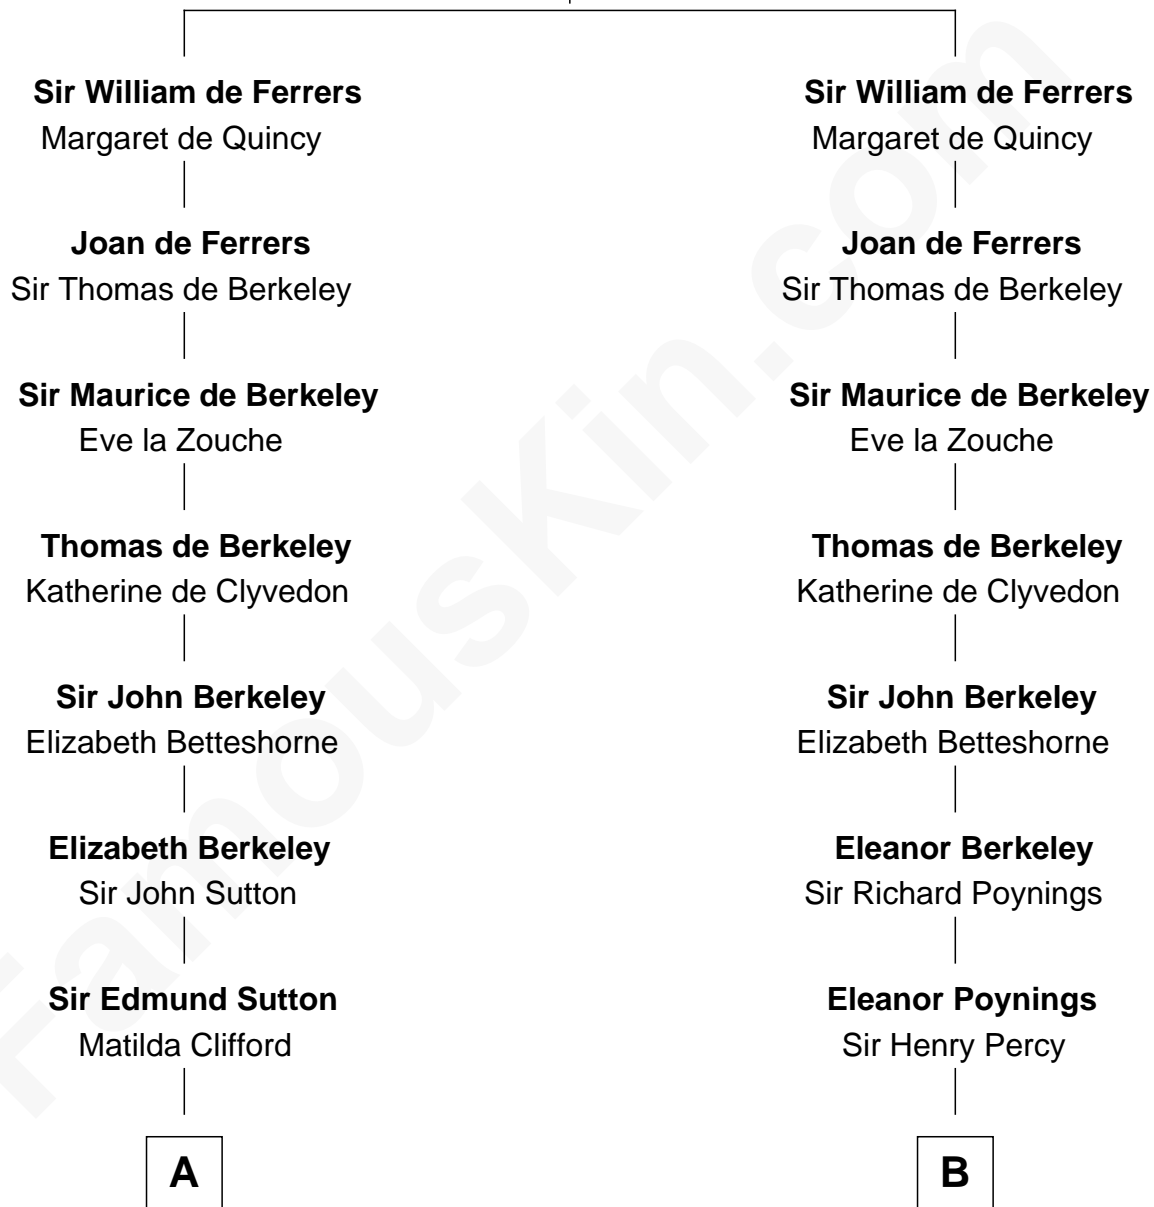

# FamousKin.com Relationship Chart of

**Princess Diana**

*Princess of Wales*

17th cousin 3 times removed of

**Daniel Carroll**

*Signer of the U.S. Constitution*

**Sir William de Ferrers**

Agnes of Chester

**C**

—  
**Charles Robert Spencer**

Margaret Baring

—  
**Albert Edward John Spencer**

Cynthia Elinor Beatrix Hamilton

—  
**Edward John Spencer**

Frances Ruth Burke Roche

—  
**Princess Diana**

*Princess of Wales*

FamousKin.com