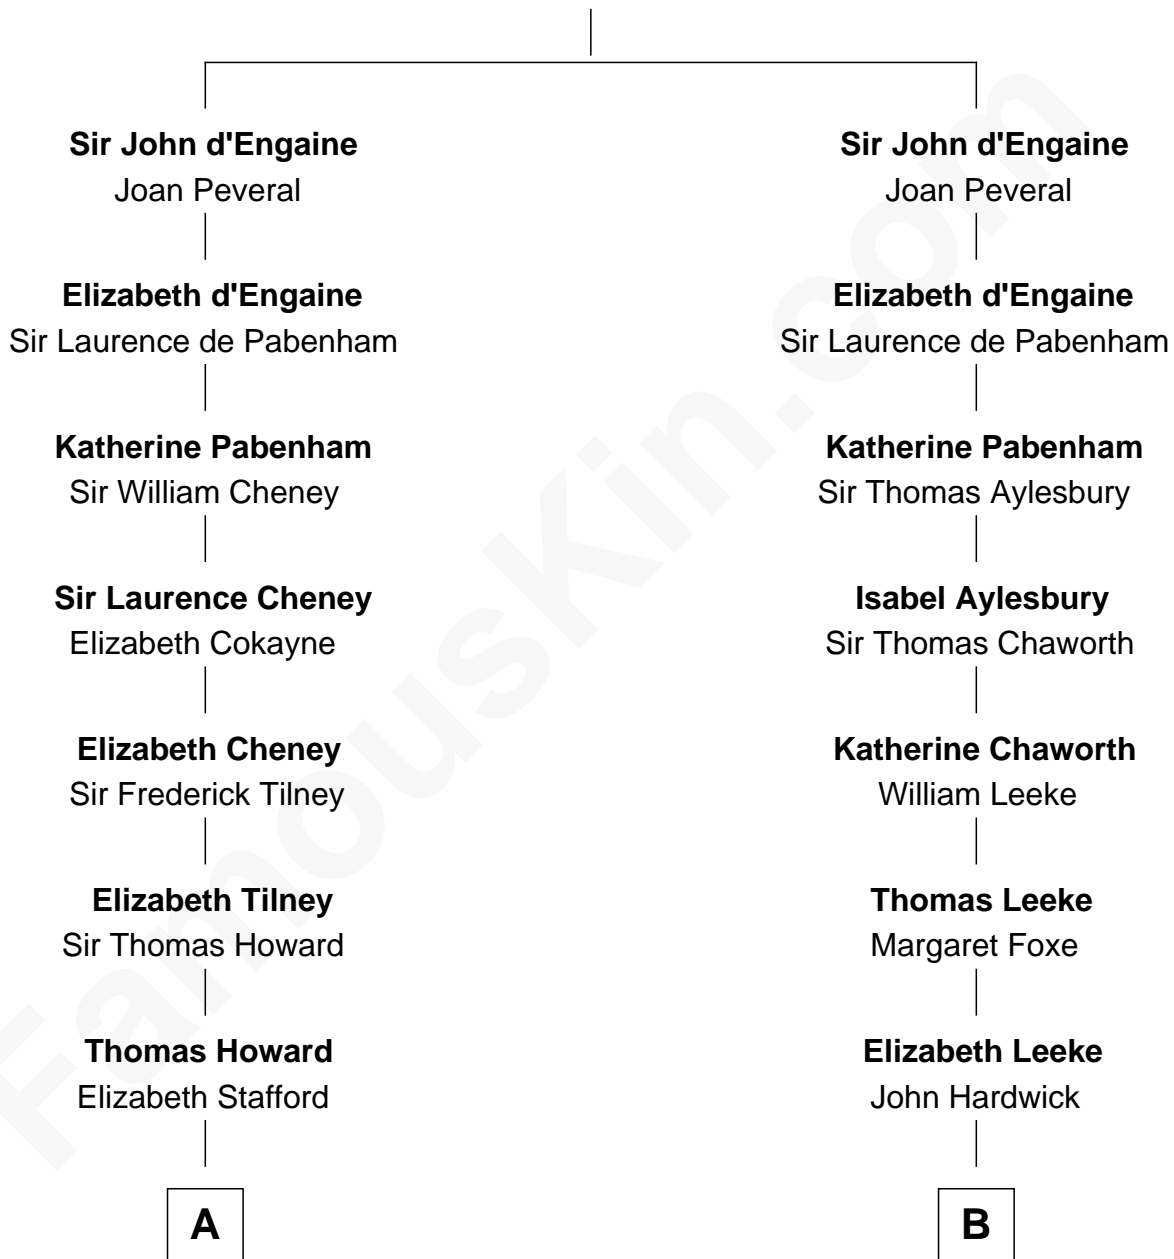

# FamousKin.com Relationship Chart of

**Princess Diana**

*Princess of Wales*

14th cousin 7 times removed of

**Daniel Carroll**

*Signer of the U.S. Constitution*

**Sir Nicholas Engaine**

Anice de Fauconberge

**C**

—  
**Frederick Spencer**

Adelaide Horatia Elizabeth Seymour

—  
**Charles Robert Spencer**

Margaret Baring

—  
**Albert Edward John Spencer**

Cynthia Elinor Beatrix Hamilton

—  
**Edward John Spencer**

Frances Ruth Burke Roche

—  
**Princess Diana**

*Princess of Wales*

FamousKin.com