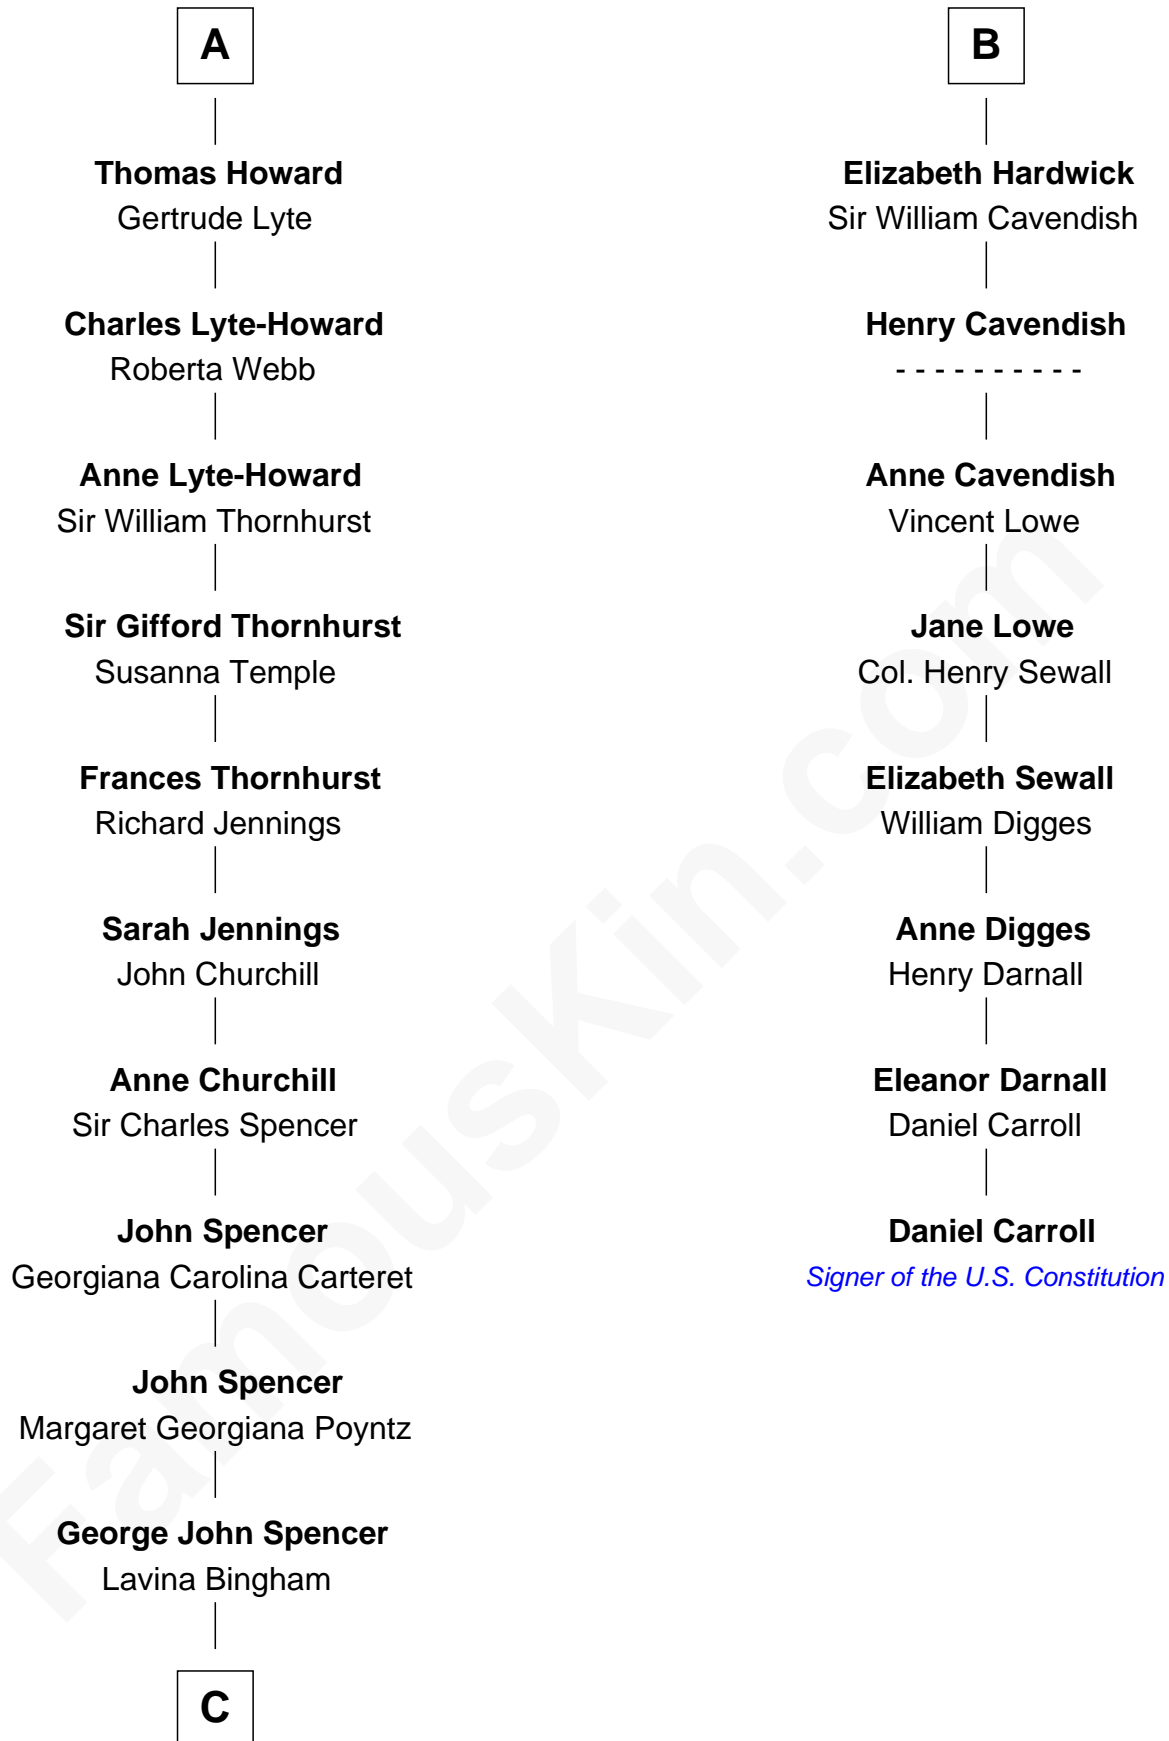

# FamousKin.com Relationship Chart of

**Princess Diana**

*Princess of Wales*

14th cousin 7 times removed of

**Daniel Carroll**

*Signer of the U.S. Constitution*

**Sir Nicholas Engaine**

Anice de Fauconberge

**C**

—  
**Frederick Spencer**

Adelaide Horatia Elizabeth Seymour

—  
**Charles Robert Spencer**

Margaret Baring

—  
**Albert Edward John Spencer**

Cynthia Elinor Beatrix Hamilton

—  
**Edward John Spencer**

Frances Ruth Burke Roche

—  
**Princess Diana**

*Princess of Wales*

FamousKin.com