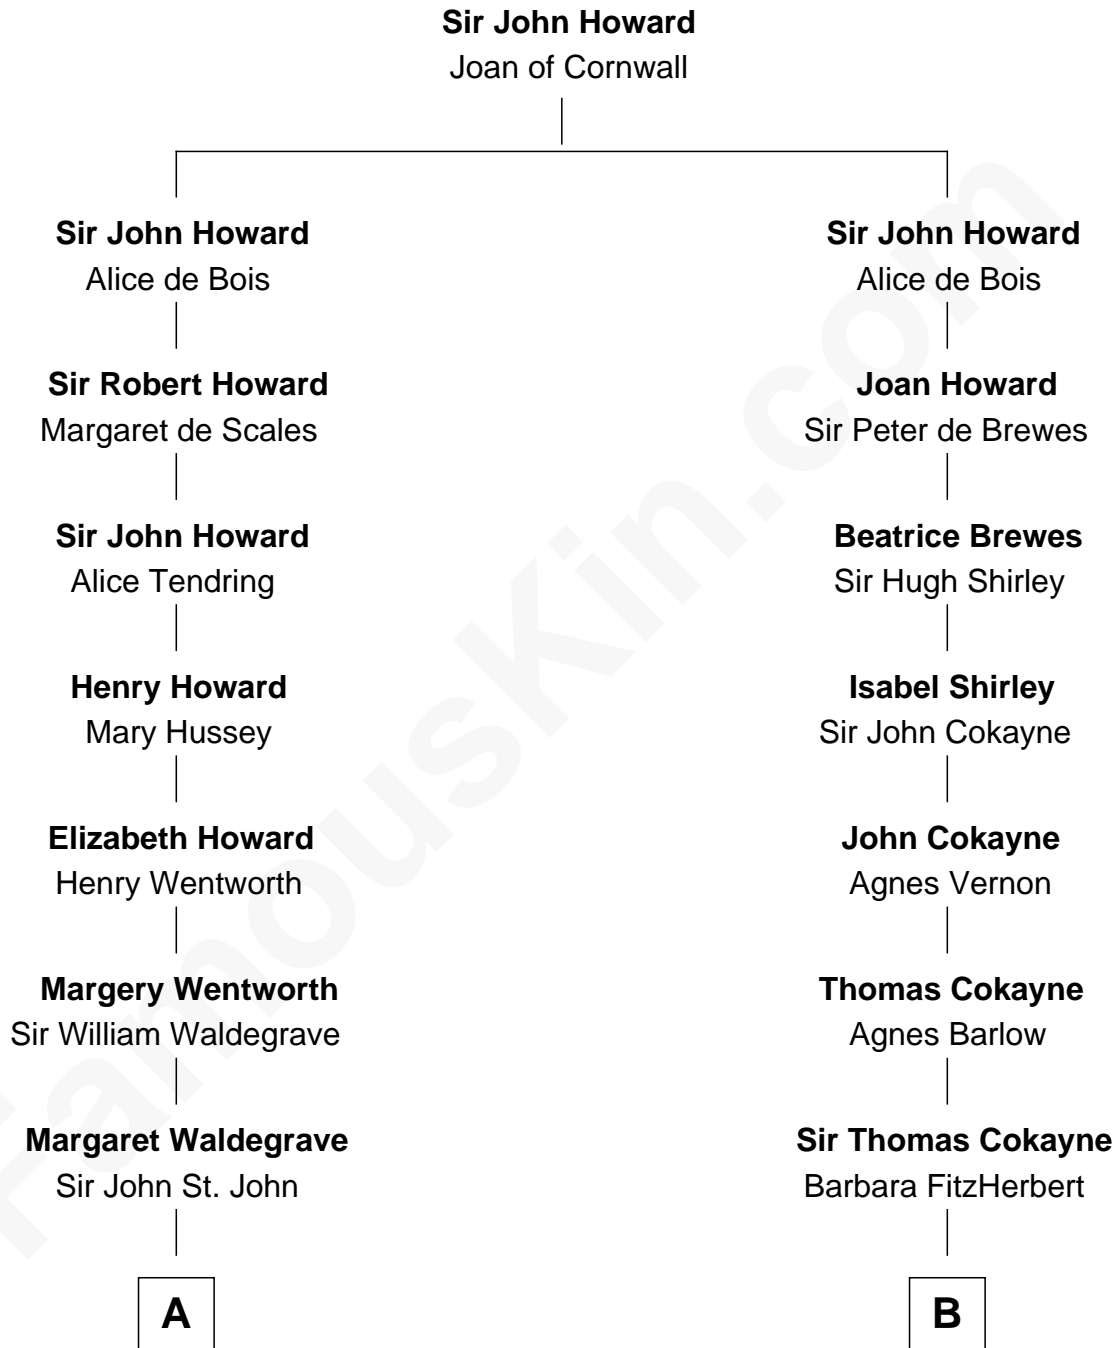

FamousKin.com

Relationship Chart of

Princess Diana

Princess of Wales

15th cousin 5 times removed of

Daniel Carroll
Signer of the U.S. Constitution

A

Margaret St. John
Sir Francis Russell

William Russell
Elizabeth Long

Francis Russell
Catherine Brydges

Anne Russell
George Digby

Ann Digby
Sir Robert Spencer

Sir Charles Spencer
Anne Churchill

John Spencer
Georgiana Carolina Carteret

John Spencer
Margaret Georgiana Poyntz

Jane Lowe
Col. Henry Sewall

Elizabeth Sewall
William Digges

Anne Digges
Henry Darnall

Eleanor Darnall
Daniel Carroll

Daniel Carroll

Signer of the U.S. Constitution

C

—
Charles Robert Spencer