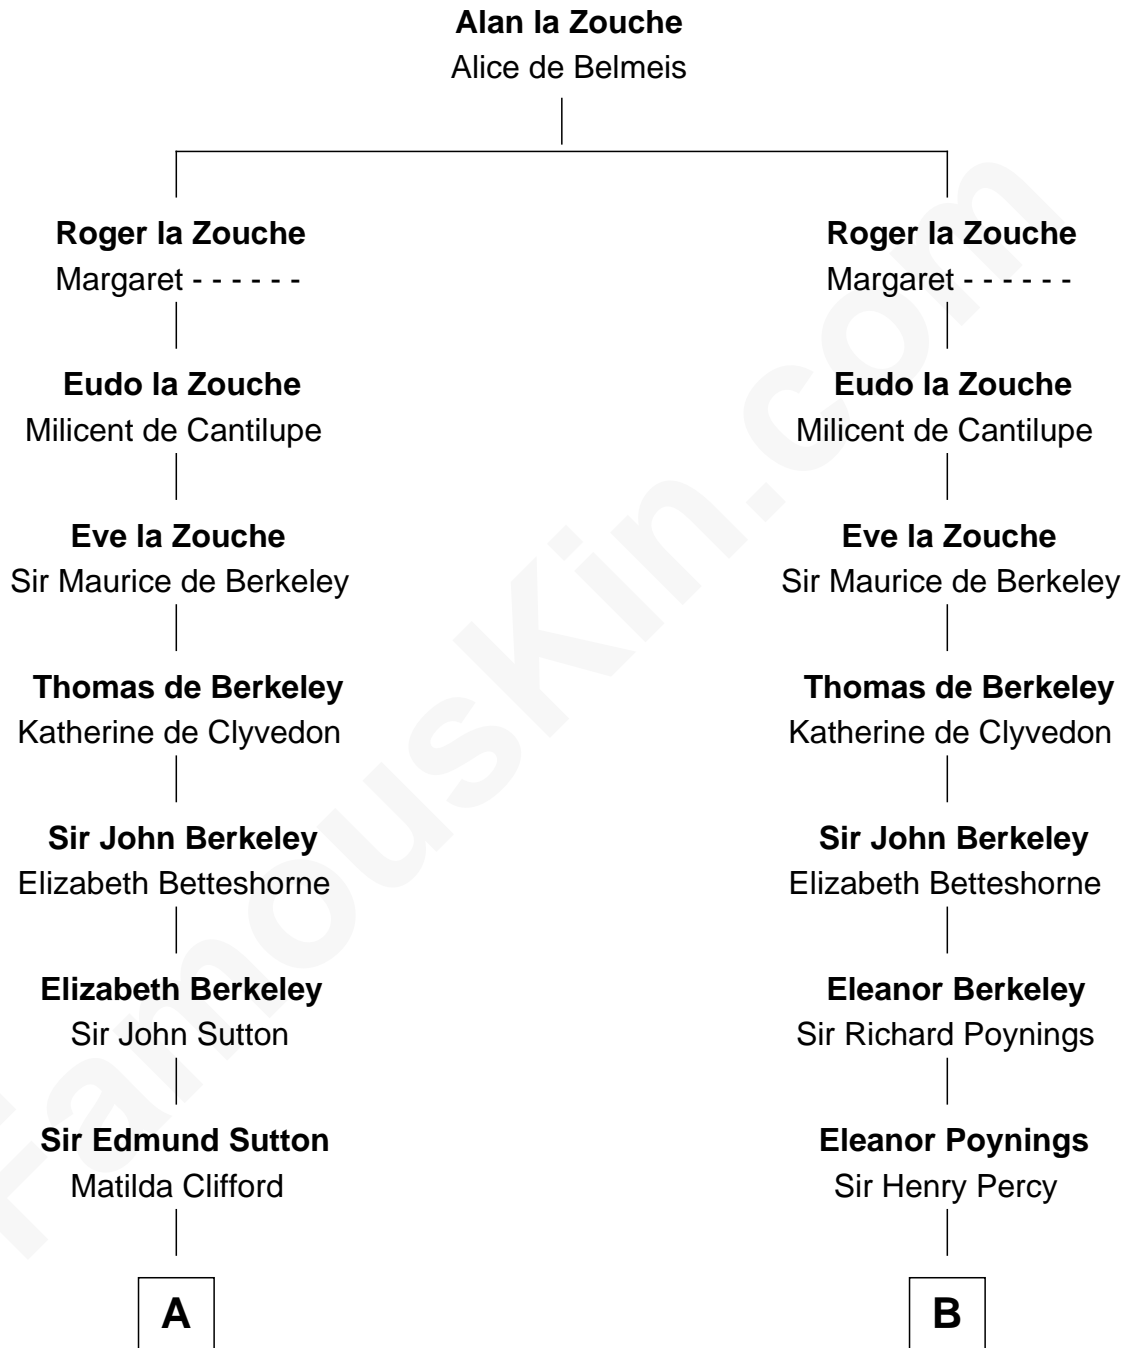

FamousKin.com

Relationship Chart of

Princess Diana

Princess of Wales

17th cousin 3 times removed of

Daniel Carroll
Signer of the U.S. Constitution

C

—
Charles Robert Spencer

Margaret Baring

—
Albert Edward John Spencer

Cynthia Elinor Beatrix Hamilton

—
Edward John Spencer

Frances Ruth Burke Roche

—
Princess Diana

Princess of Wales

FamousKin.com