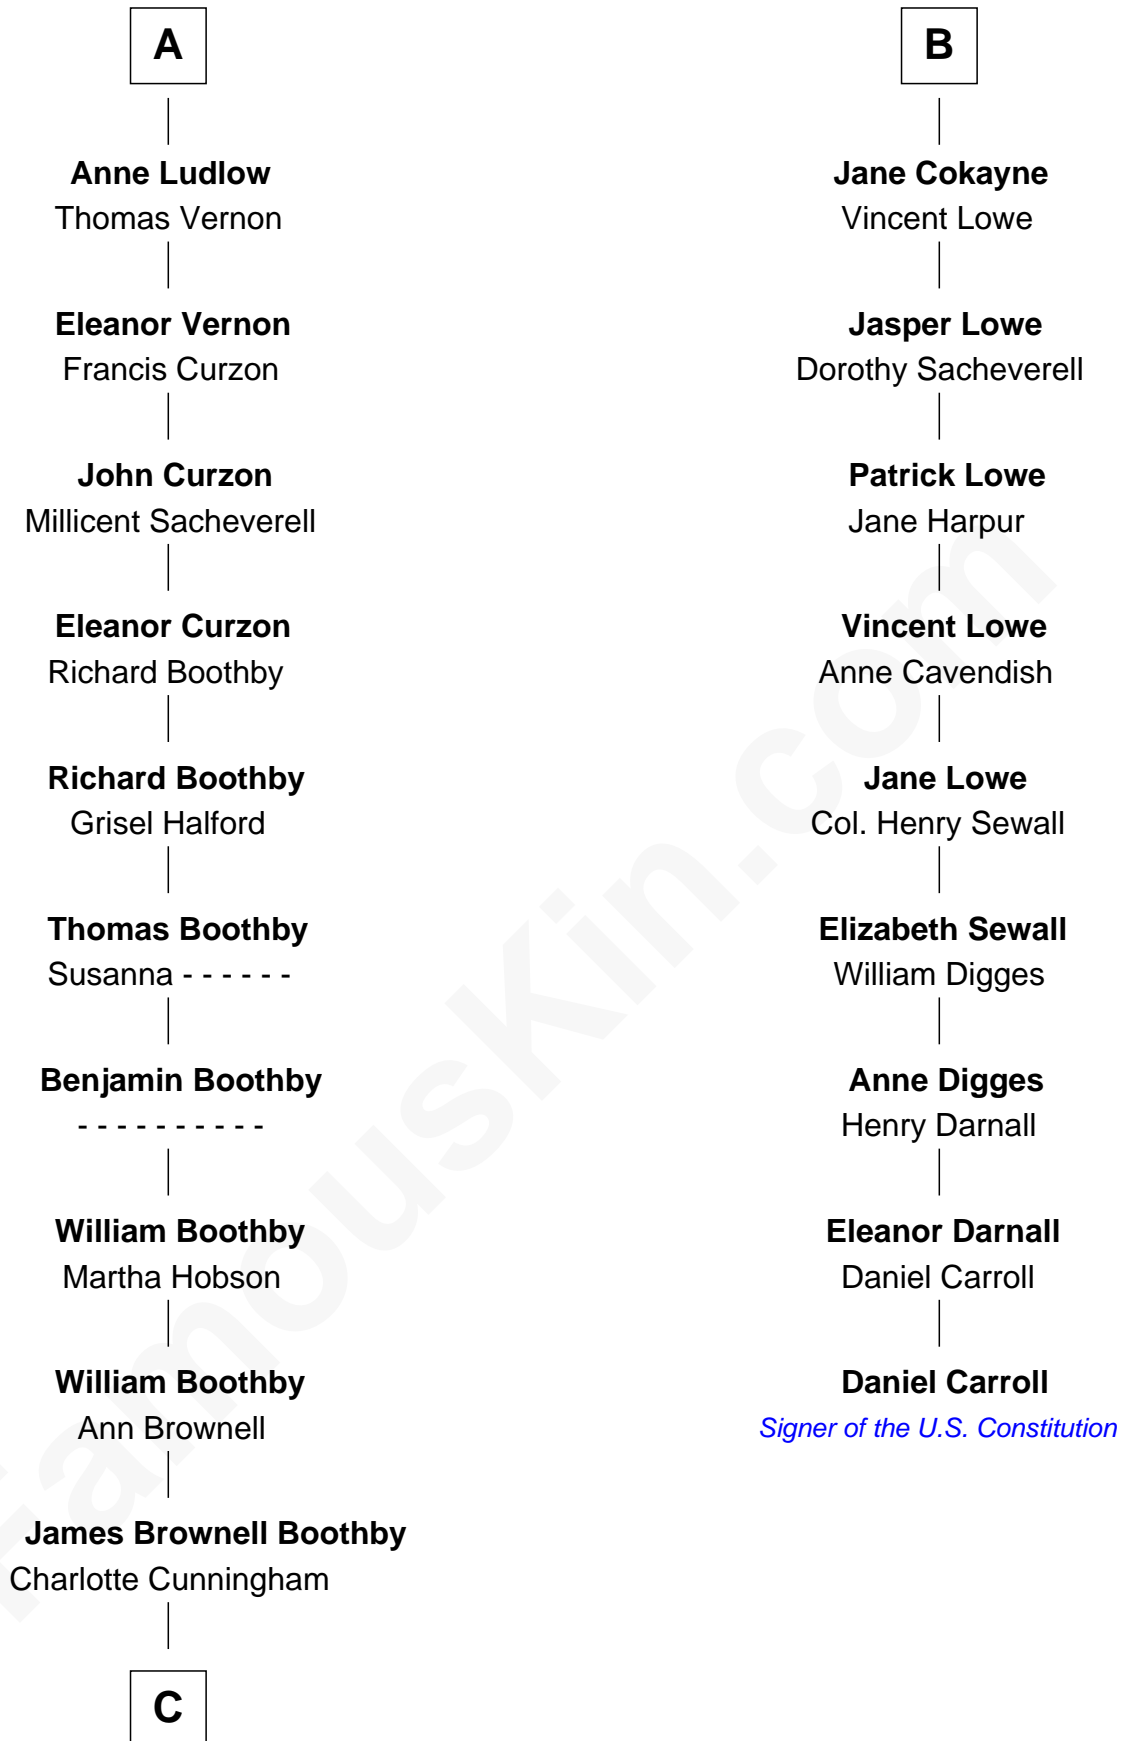

# FamousKin.com Relationship Chart of

**Princess Diana**

*Princess of Wales*

15th cousin 6 times removed of

**Daniel Carroll**

*Signer of the U.S. Constitution*

**Sir Nicholas Audley**

Joan Martin

**C**

—  
**Elizabeth Caroline Boothby**

Edmund Burke Roche

—  
**James Boothby Burke Roche**

Frances Eleanor Work

—  
**Edmund Maurice Burke Roche**

Ruth Sylvia Gill

—  
**Frances Ruth Burke Roche**

Edward John Spencer

—  
**Princess Diana**

*Princess of Wales*

FamousKin.com