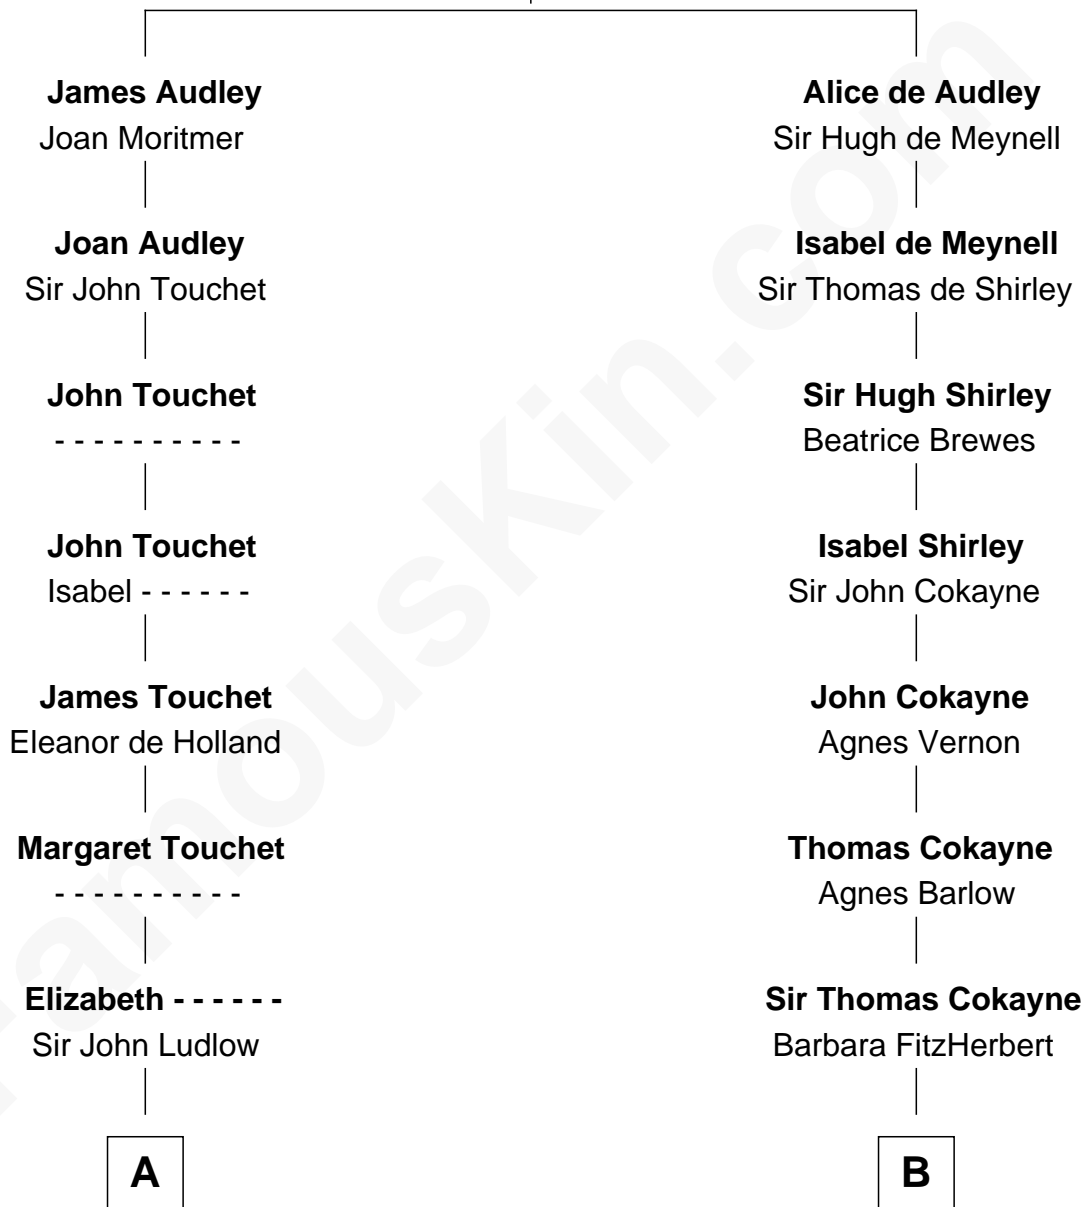

# FamousKin.com Relationship Chart of

**Princess Diana**

*Princess of Wales*

15th cousin 6 times removed of

**Daniel Carroll**

*Signer of the U.S. Constitution*

**Sir Nicholas Audley**

Joan Martin

**C**

—  
**Elizabeth Caroline Boothby**

Edmund Burke Roche

—  
**James Boothby Burke Roche**

Frances Eleanor Work

—  
**Edmund Maurice Burke Roche**

Ruth Sylvia Gill

—  
**Frances Ruth Burke Roche**

Edward John Spencer

—  
**Princess Diana**

*Princess of Wales*

FamousKin.com