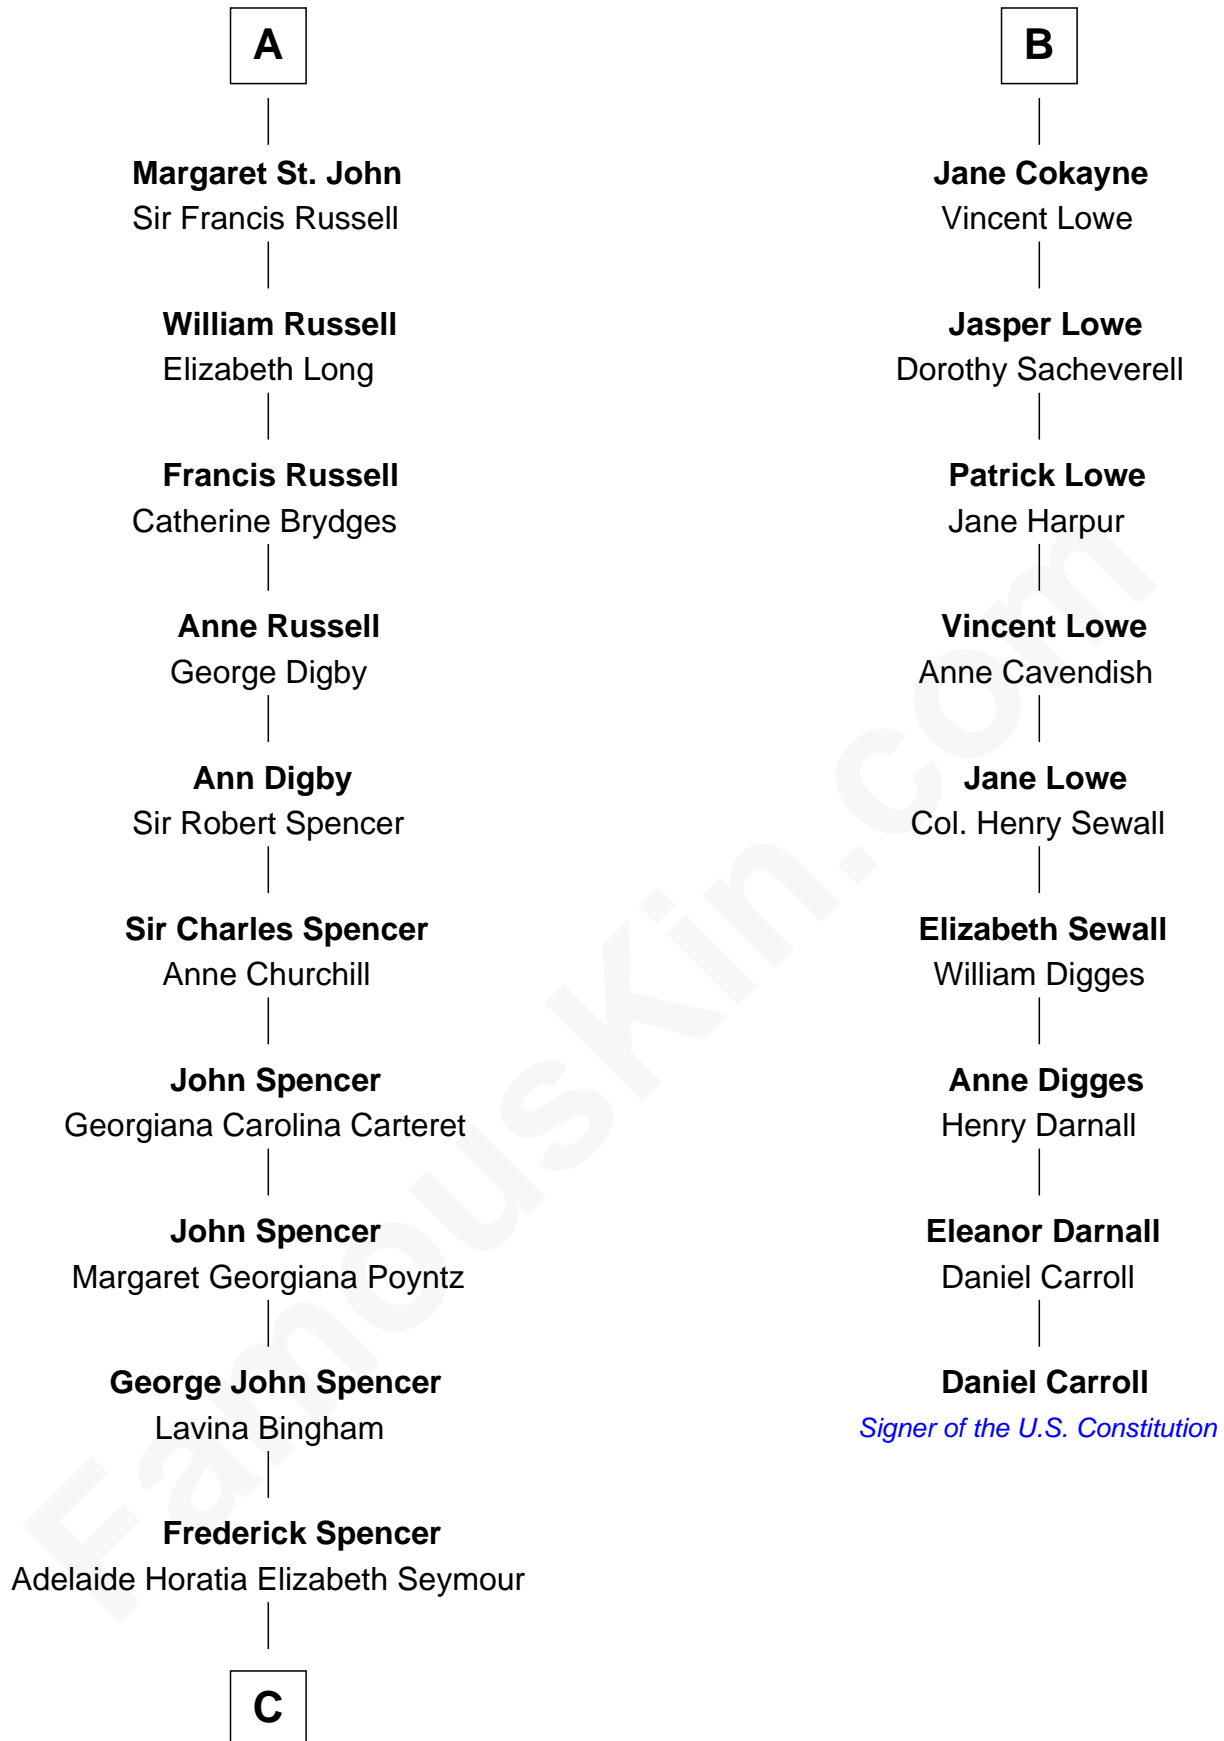

FamousKin.com

Relationship Chart of Princess Diana

Princess of Wales

15th cousin 5 times removed of

Daniel Carroll
Signer of the U.S. Constitution

C

—
Charles Robert Spencer

Margaret Baring

—
Albert Edward John Spencer

Cynthia Elinor Beatrix Hamilton

—
Edward John Spencer

Frances Ruth Burke Roche

—
Princess Diana

Princess of Wales

FamousKin.com