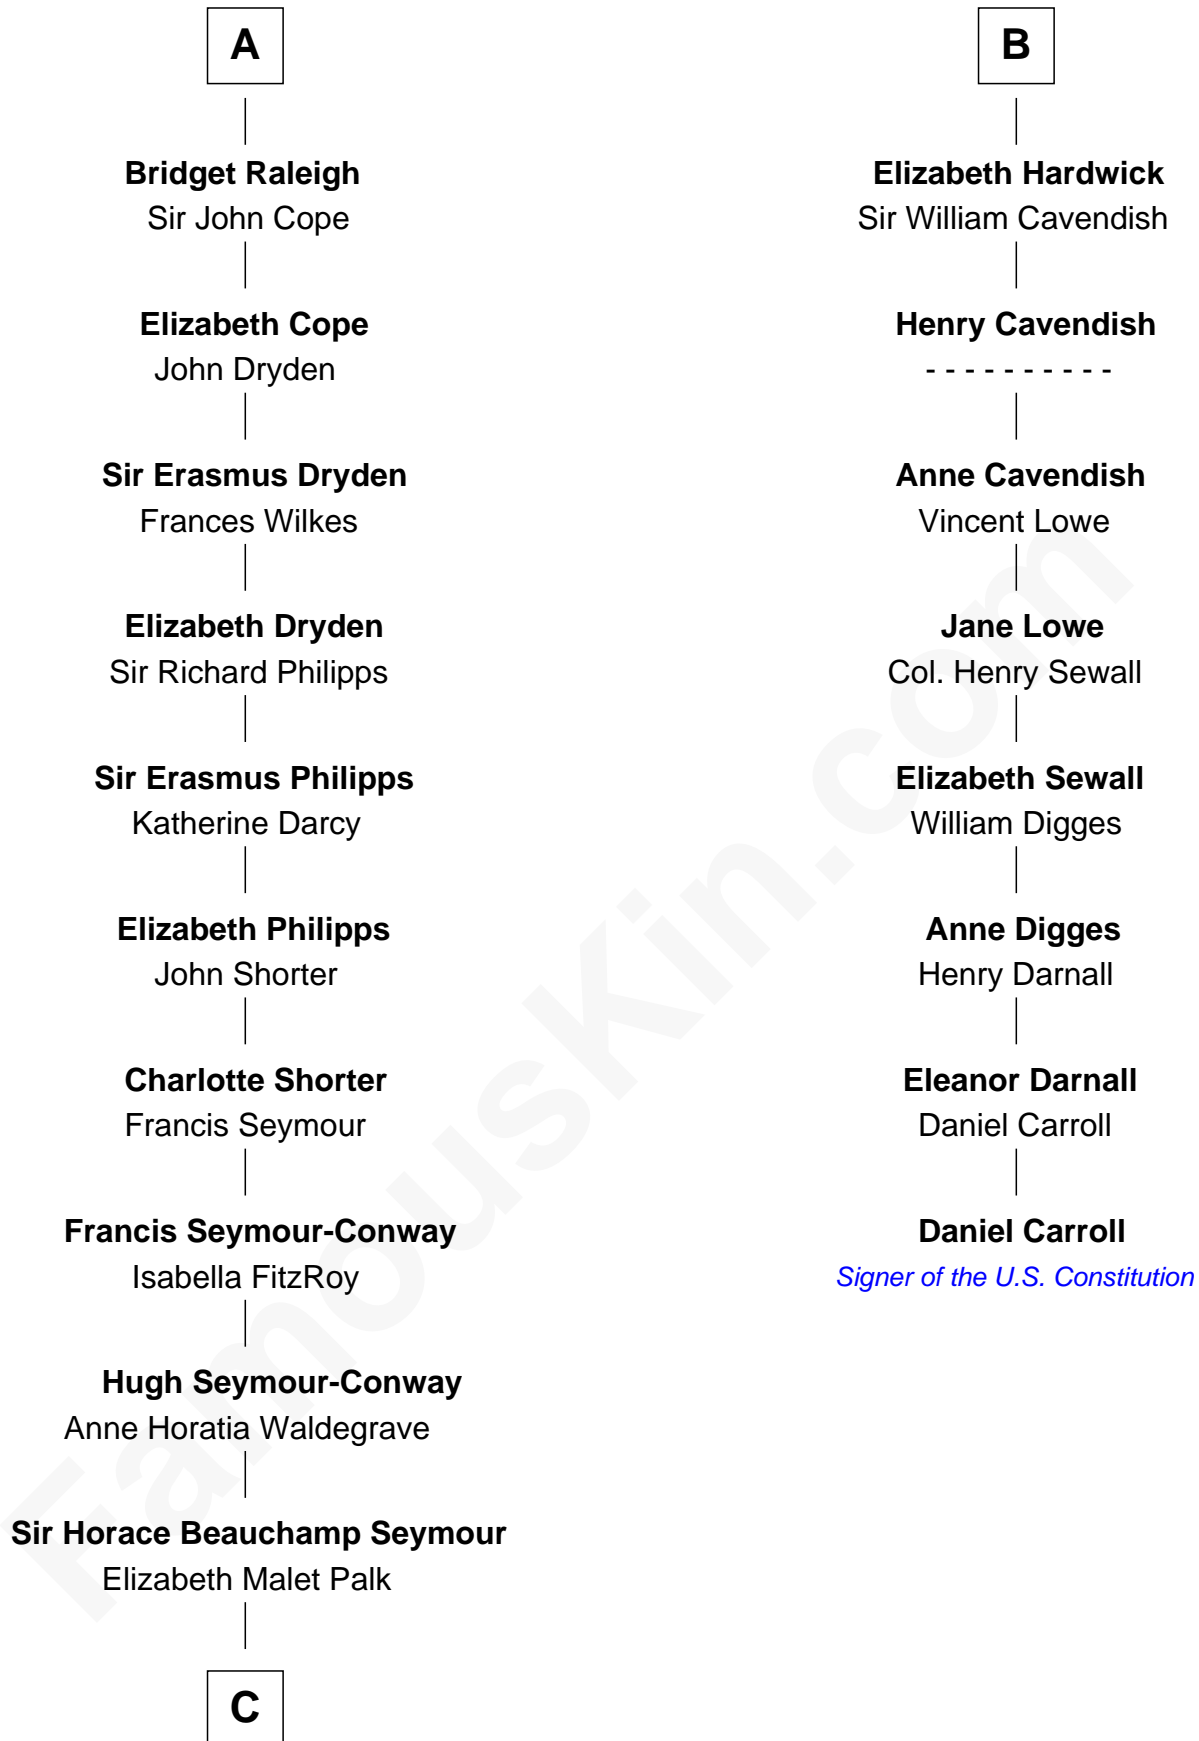

FamousKin.com Relationship Chart of

Princess Diana

Princess of Wales

14th cousin 7 times removed of

Daniel Carroll

Signer of the U.S. Constitution

John le Strange

C

Adelaide Horatia Elizabeth Seymour

Frederick Spencer

Charles Robert Spencer

Margaret Baring

Albert Edward John Spencer

Cynthia Elinor Beatrix Hamilton

Edward John Spencer

Frances Ruth Burke Roche