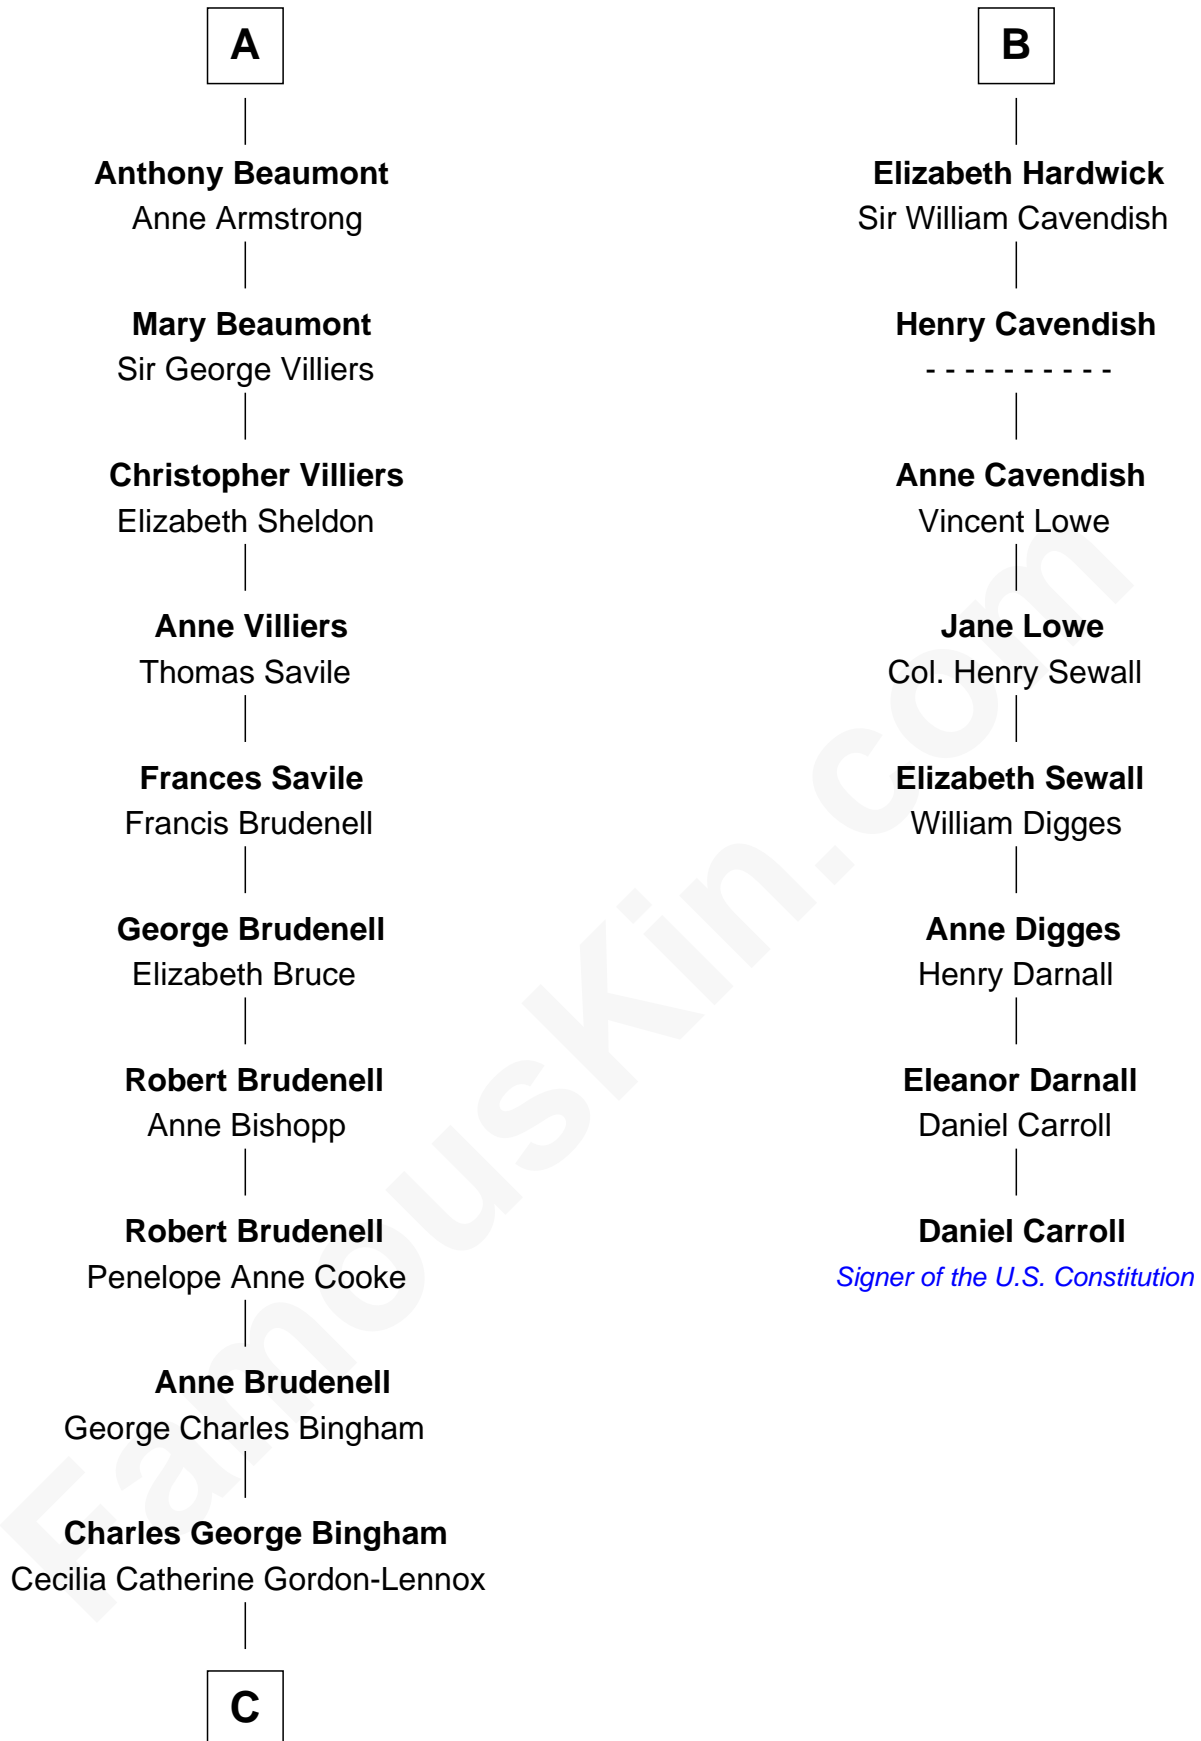

FamousKin.com Relationship Chart of

Princess Diana

Princess of Wales

14th cousin 6 times removed of

Daniel Carroll

Signer of the U.S. Constitution

C

Rosalind Cecilia Caroline Bingham

James Albert Edward Hamilton

Cynthia Elinor Beatrix Hamilton

Albert Edward John Spencer

Edward John Spencer

Frances Ruth Burke Roche

Princess Diana

Princess of Wales

FamousKin.com