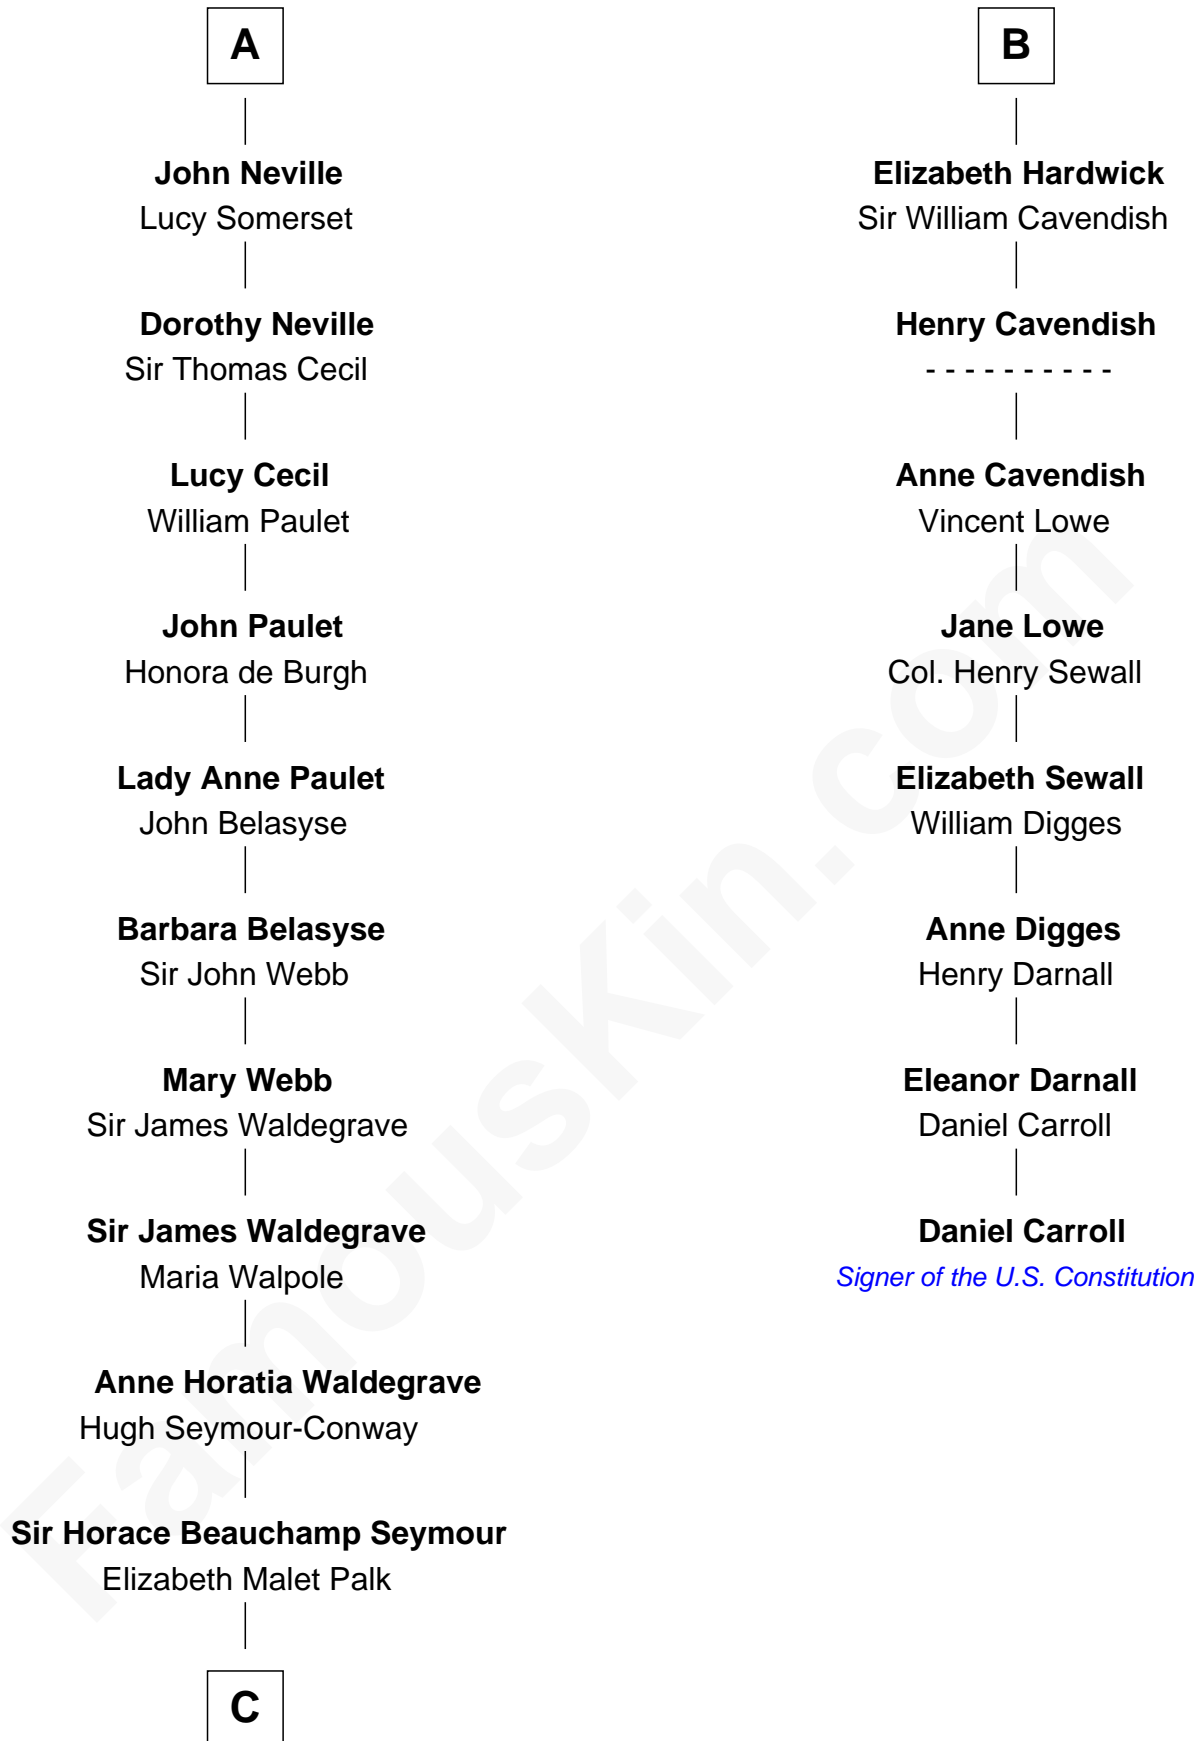

FamousKin.com Relationship Chart of

Princess Diana

Princess of Wales

14th cousin 7 times removed of

Daniel Carroll

Signer of the U.S. Constitution

Philip de Aylesbury

Margaret Keynes

C

—
Adelaide Horatia Elizabeth Seymour

Frederick Spencer

—
Charles Robert Spencer

Margaret Baring

—
Albert Edward John Spencer

Cynthia Elinor Beatrix Hamilton

—
Edward John Spencer