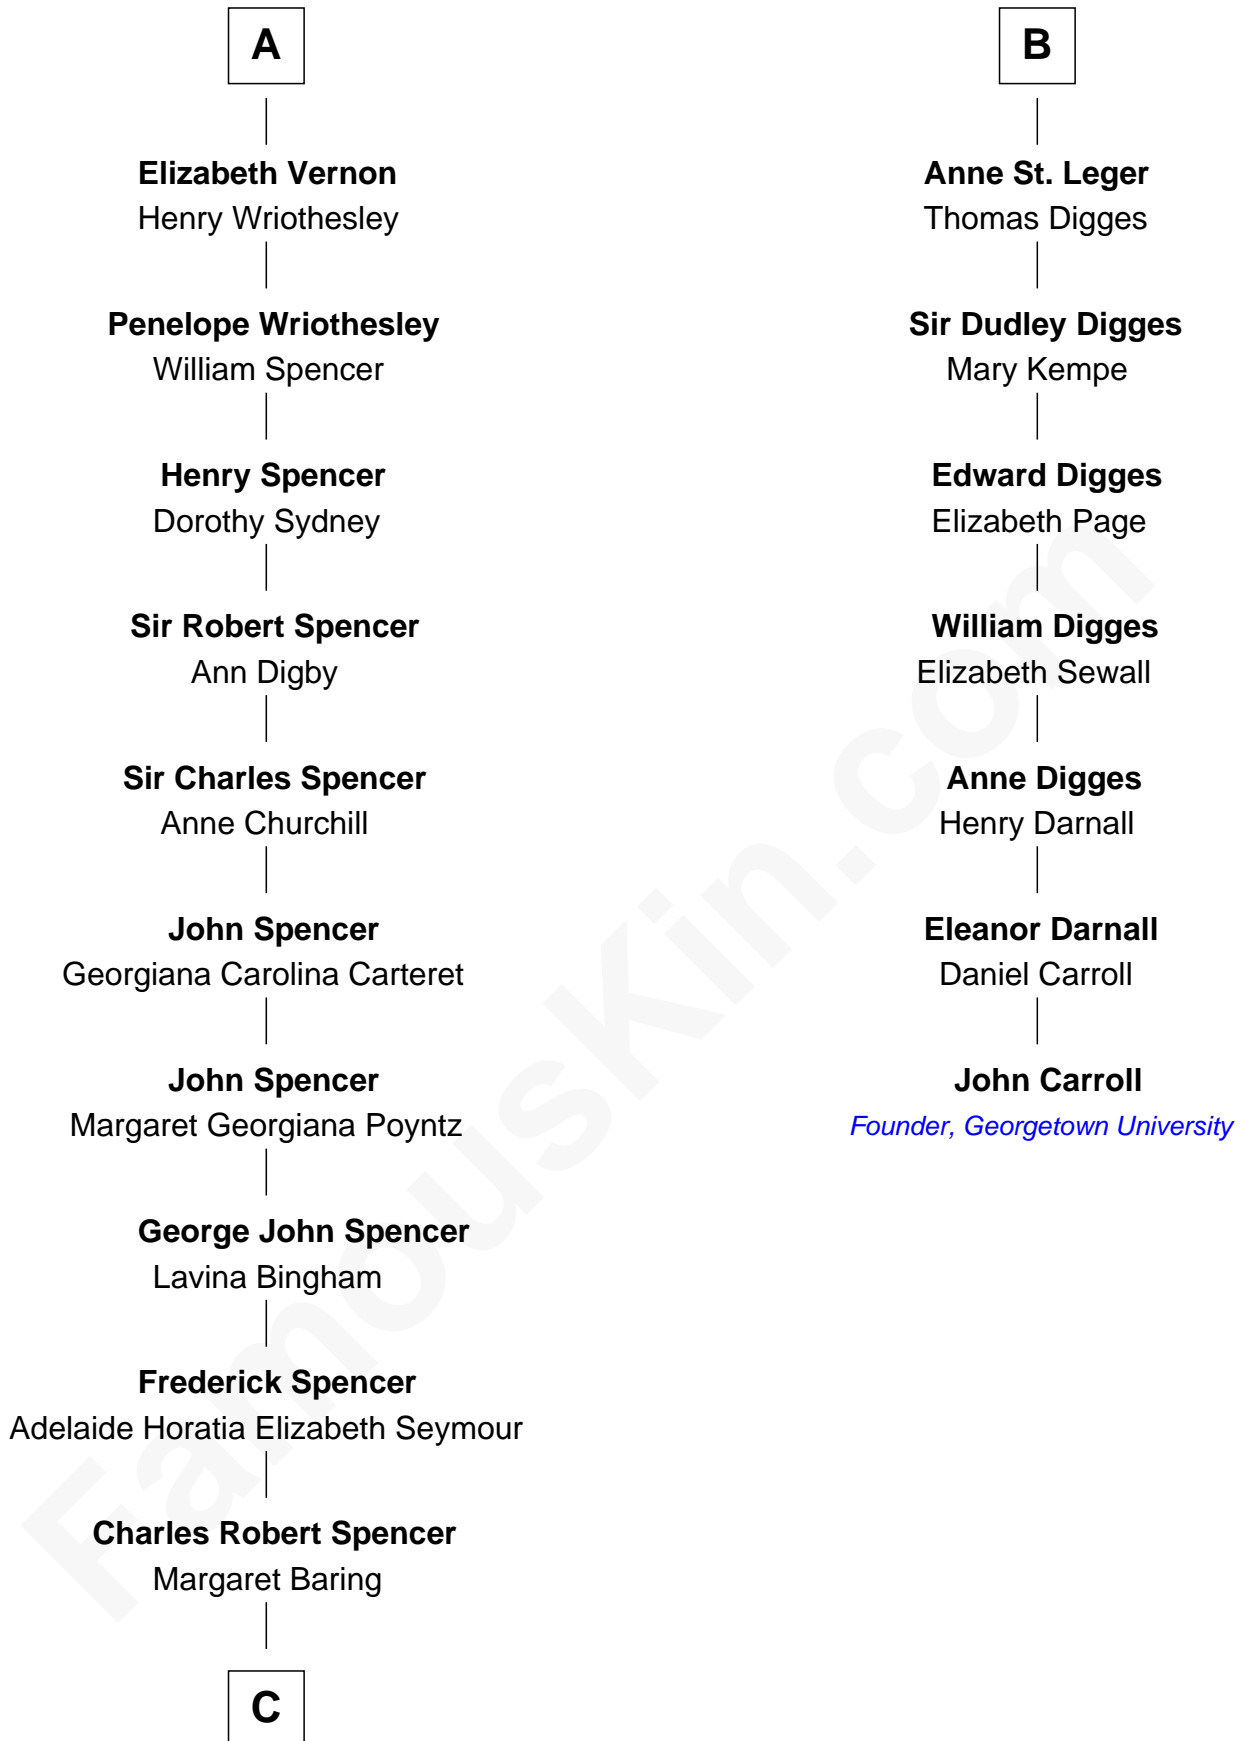

FamousKin.com Relationship Chart of

Princess Diana

Princess of Wales

13th cousin 6 times removed of

John Carroll

Founder of Georgetown University

C

—
Albert Edward John Spencer
Cynthia Elinor Beatrix Hamilton

—
Edward John Spencer
Frances Ruth Burke Roche

—
Princess Diana
Princess of Wales

FamousKin.com