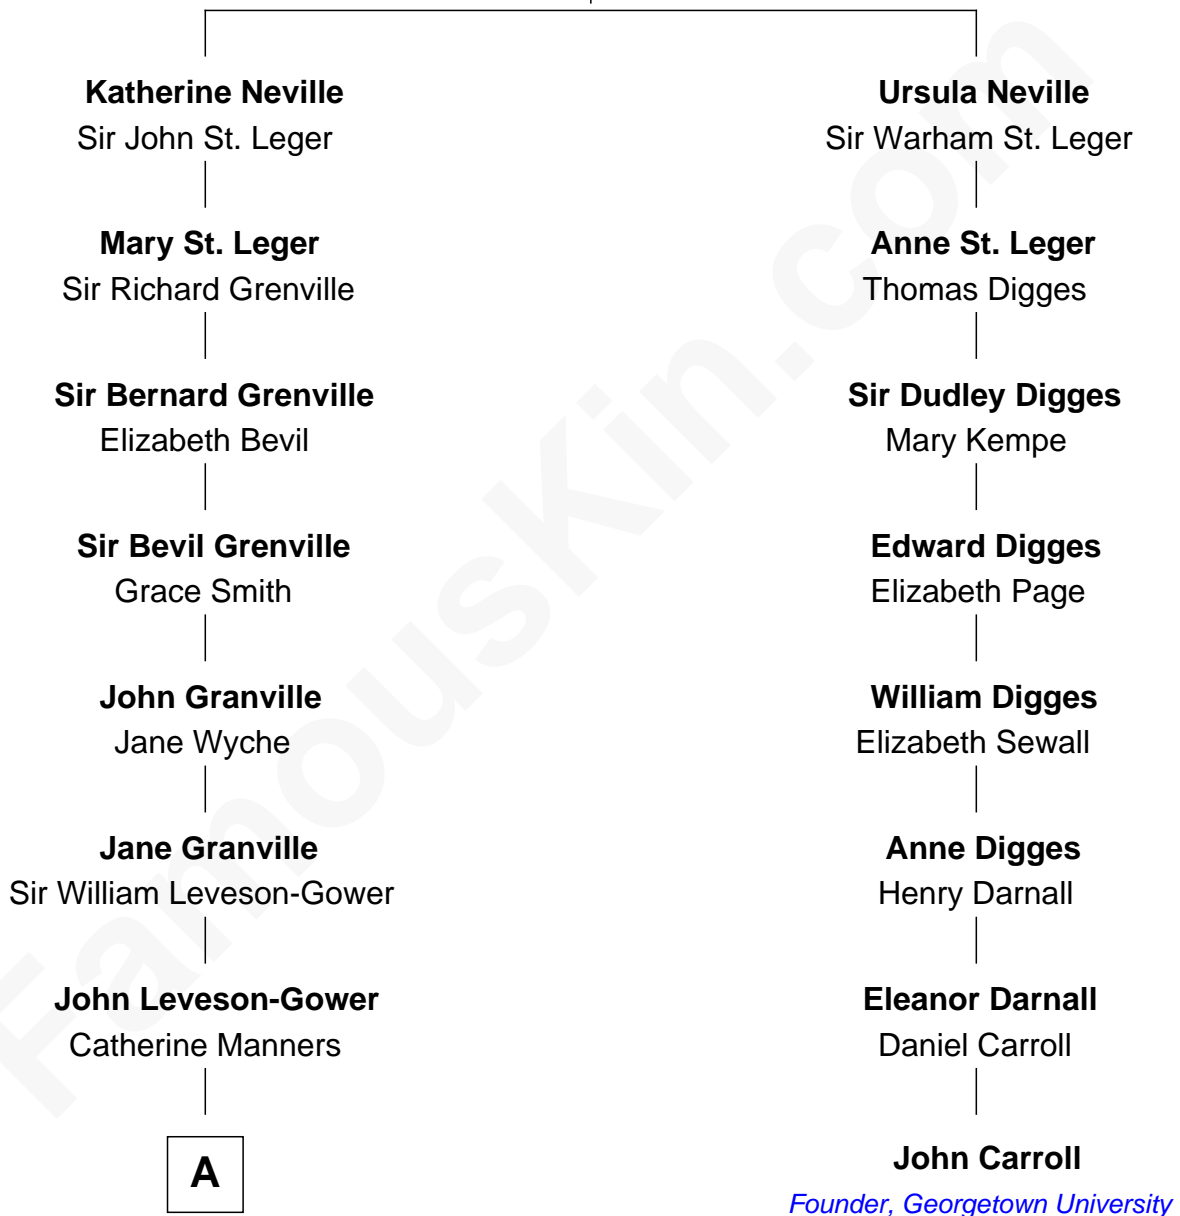

# FamousKin.com Relationship Chart of

**Princess Diana**

*Princess of Wales*

7th cousin 9 times removed of

**John Carroll**

*Founder of Georgetown University*

**George Neville**

Mary Stafford

Albert Edward John Spencer

**Edward John Spencer**

Frances Ruth Burke Roche

**Princess Diana**

*Princess of Wales*