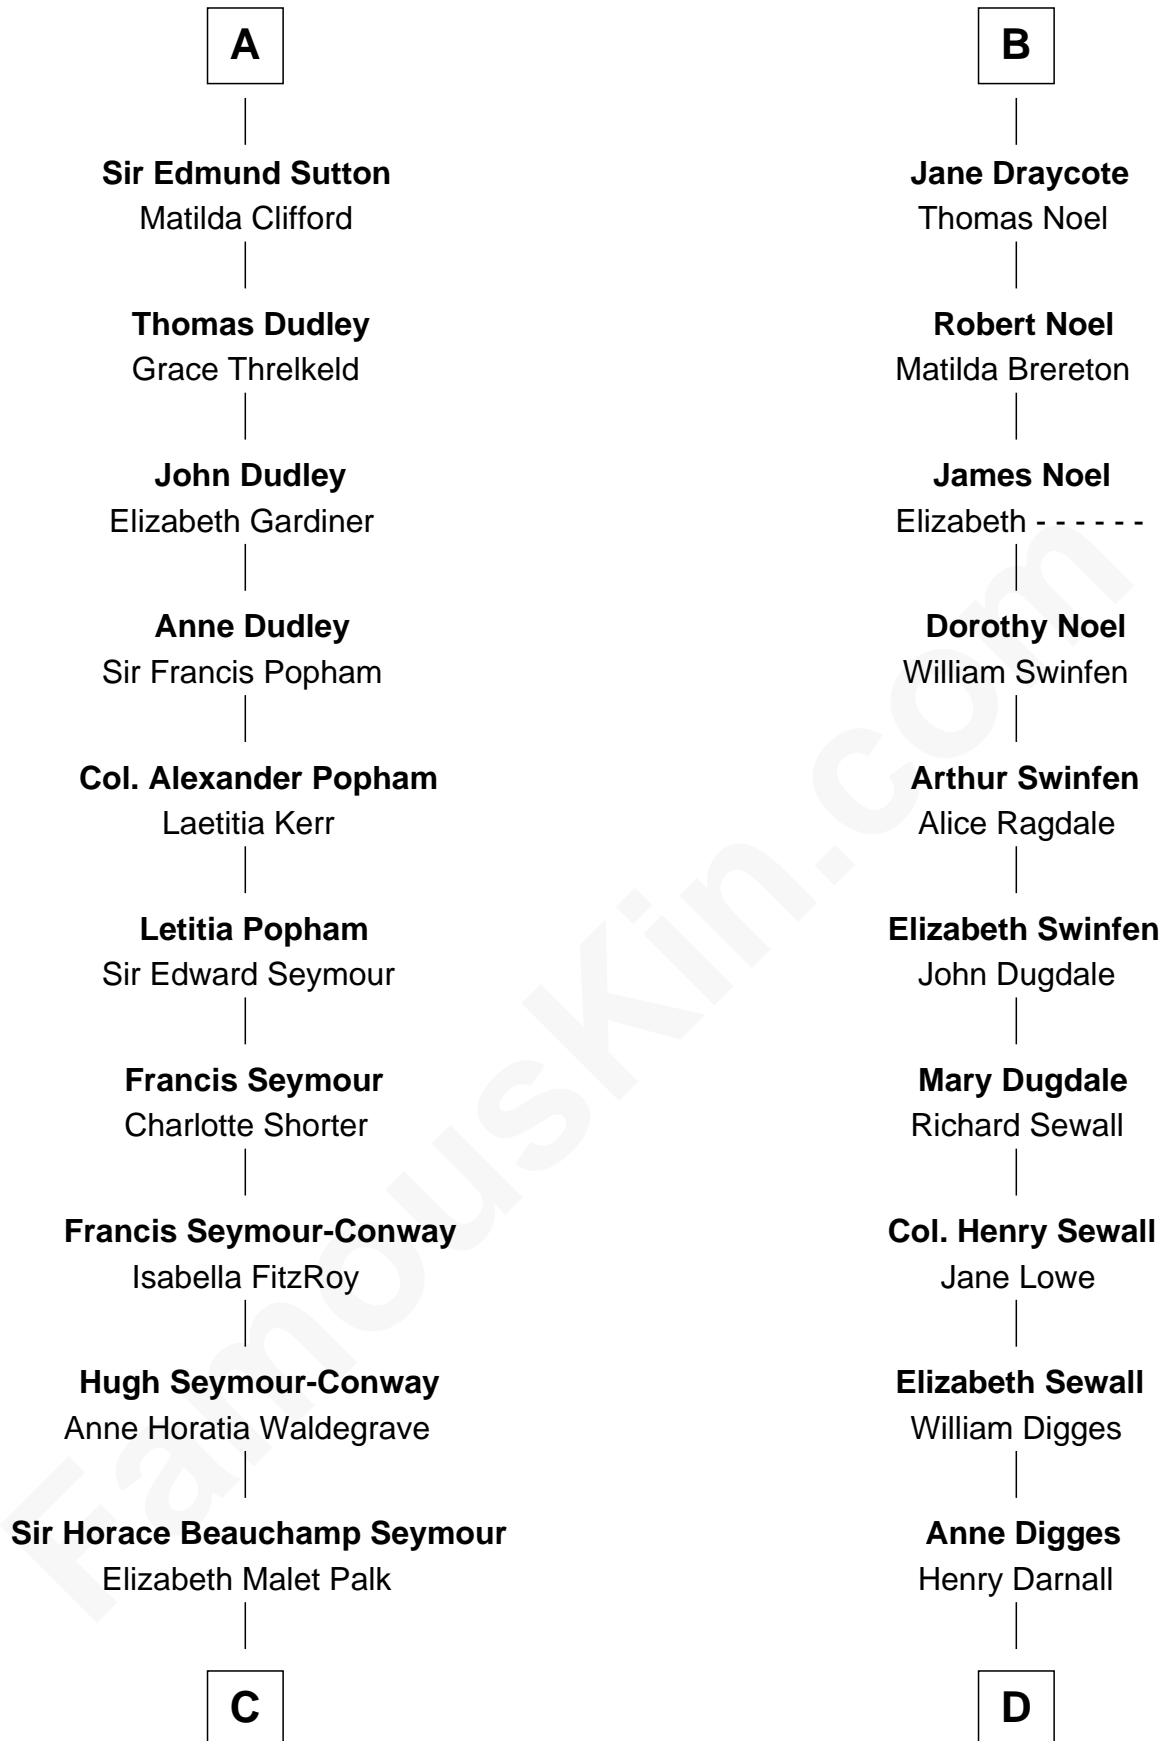

## Relationship Chart of

### Princess Diana

*Princess of Wales*

18th cousin 3 times removed of

**John Carroll**  
*Founder of Georgetown University*

**C**

**Adelaide Horatia Elizabeth Seymour**

Frederick Spencer

**Charles Robert Spencer**

Margaret Baring

**Albert Edward John Spencer**

Cynthia Elinor Beatrix Hamilton

**Edward John Spencer**

Frances Ruth Burke Roche

**Princess Diana**

*Princess of Wales*

**D**