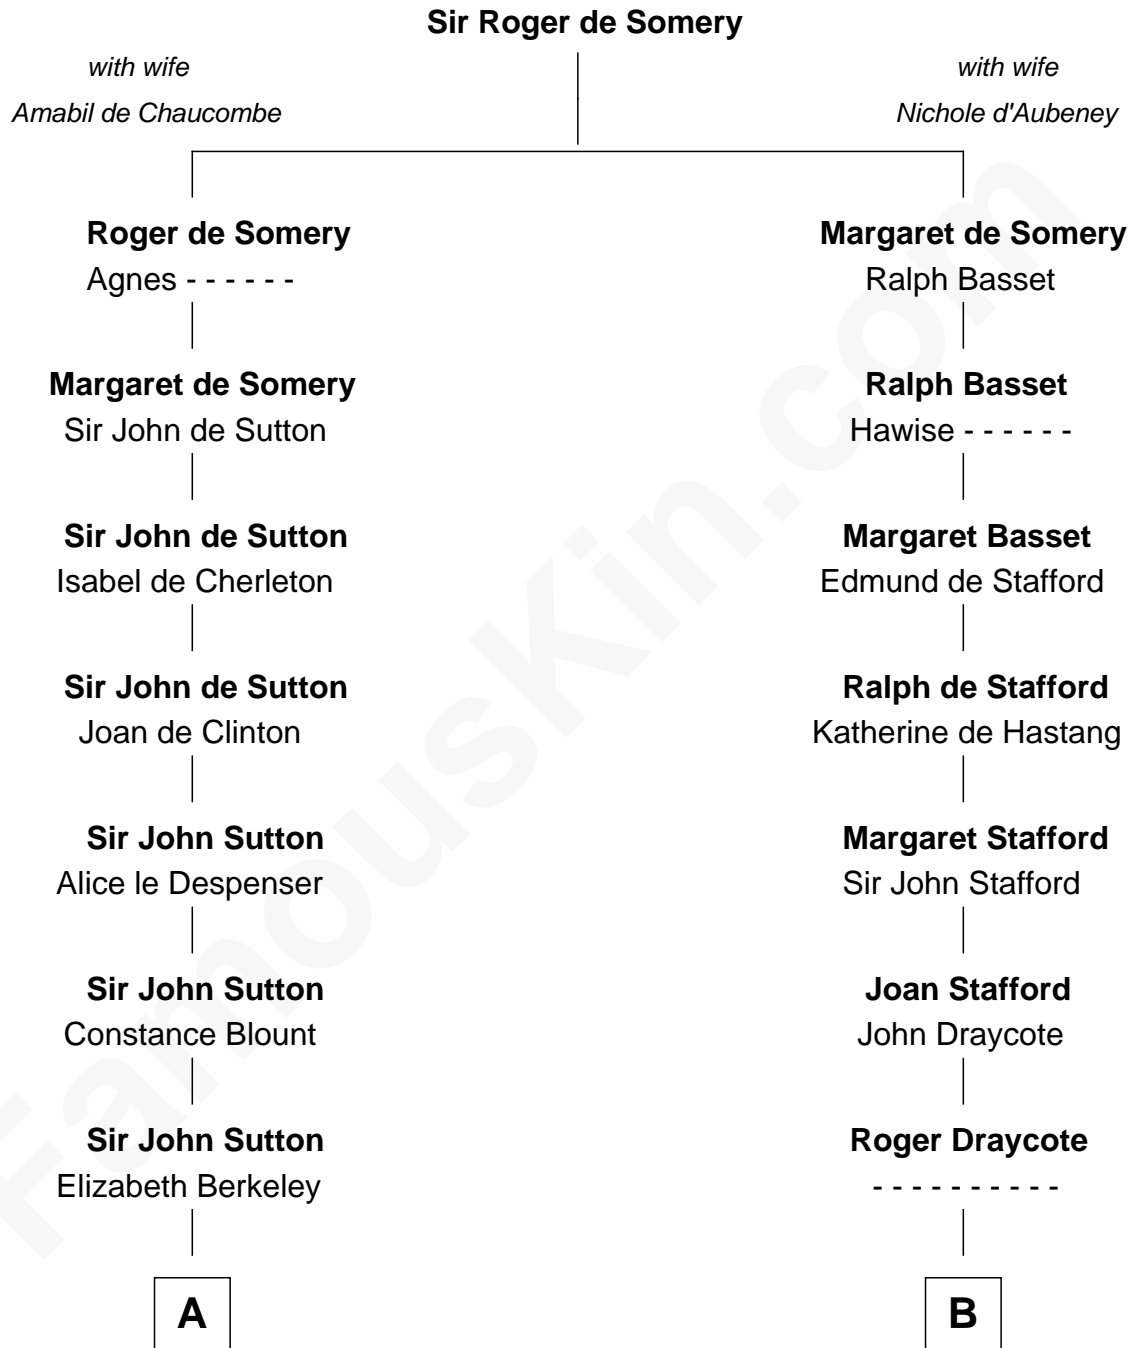

## Relationship Chart of

### Princess Diana

*Princess of Wales*

18th cousin 3 times removed of

**John Carroll**  
*Founder of Georgetown University*

**C**

**Adelaide Horatia Elizabeth Seymour**

Frederick Spencer

**Charles Robert Spencer**