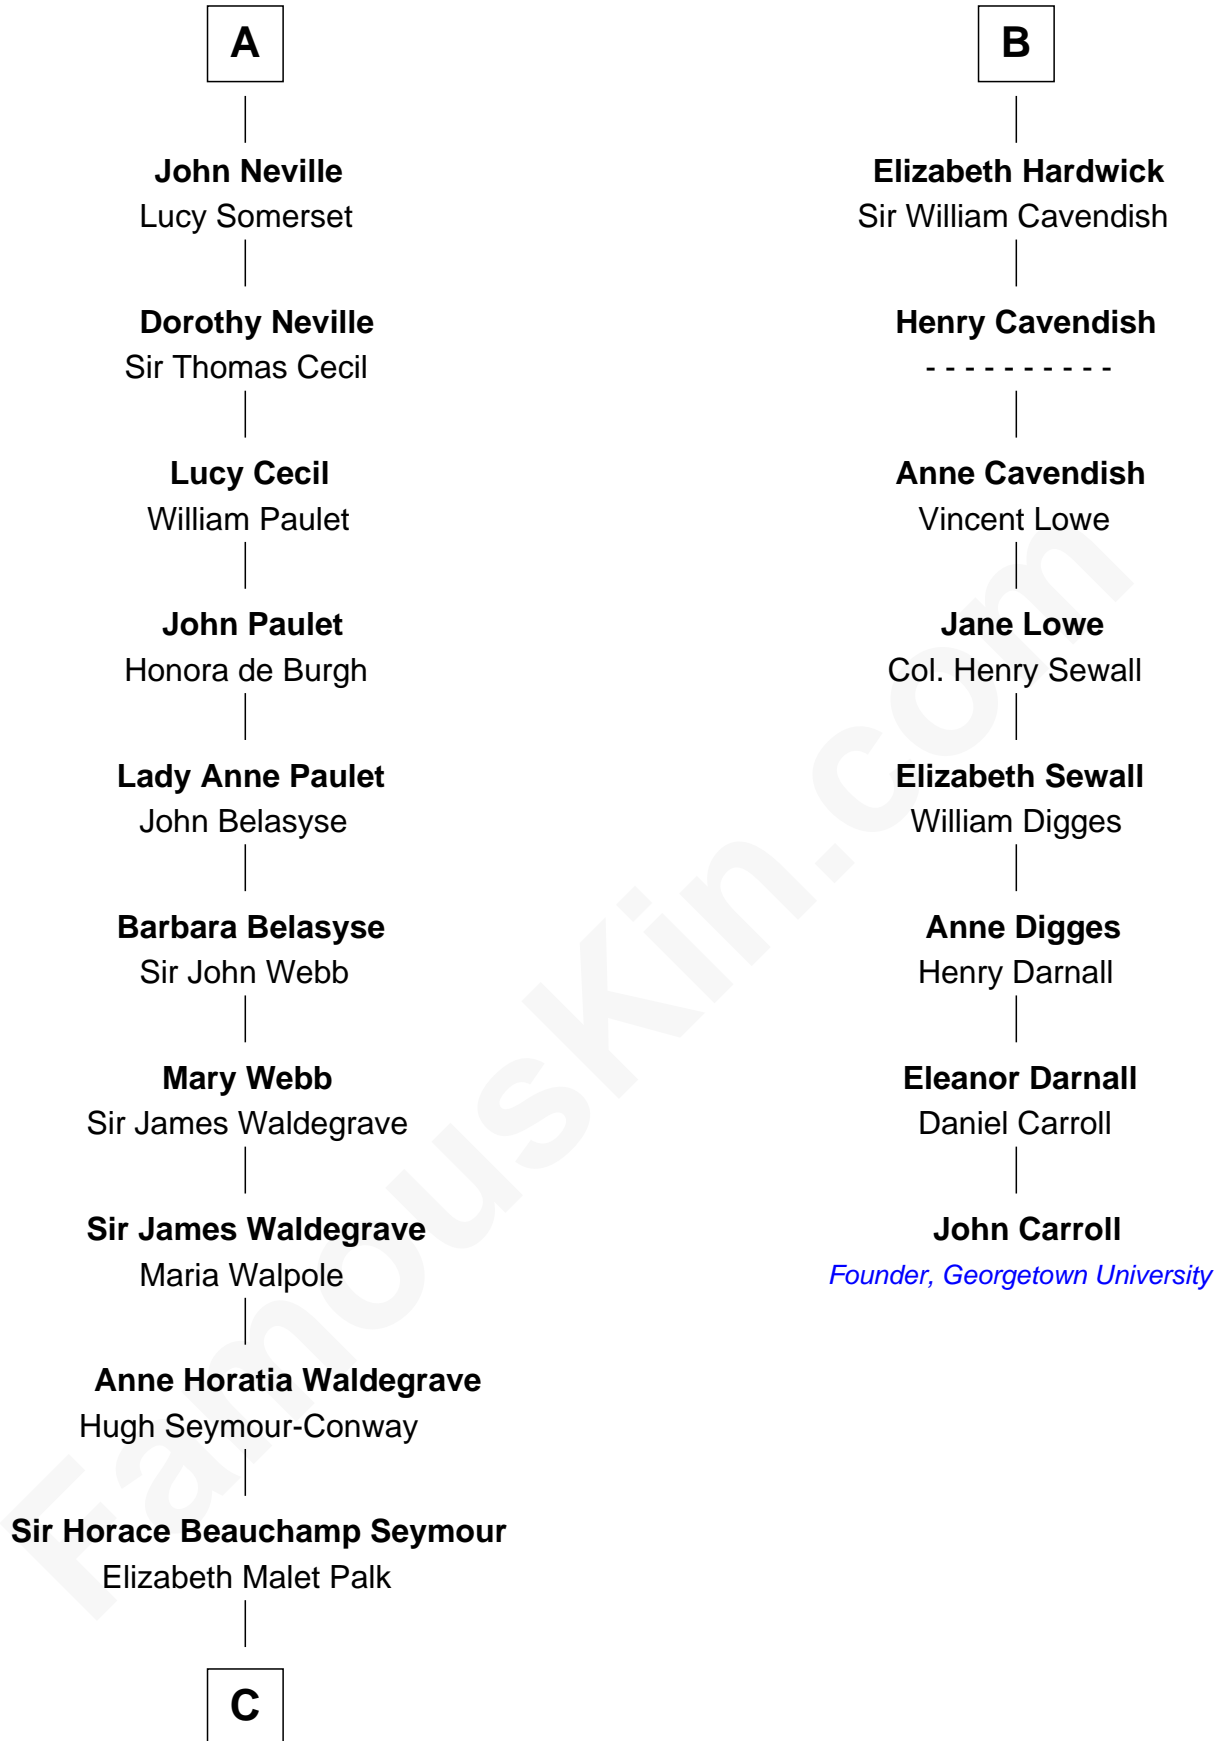

FamousKin.com
Relationship Chart of
Princess Diana
Princess of Wales

14th cousin 7 times removed of
John Carroll
Founder of Georgetown University

C

Adelaide Horatia Elizabeth Seymour

Frederick Spencer

Charles Robert Spencer

Margaret Baring

Albert Edward John Spencer

Cynthia Elinor Beatrix Hamilton

Edward John Spencer

Frances Ruth Burke Roche

Princess Diana

Princess of Wales

FamousKin.com