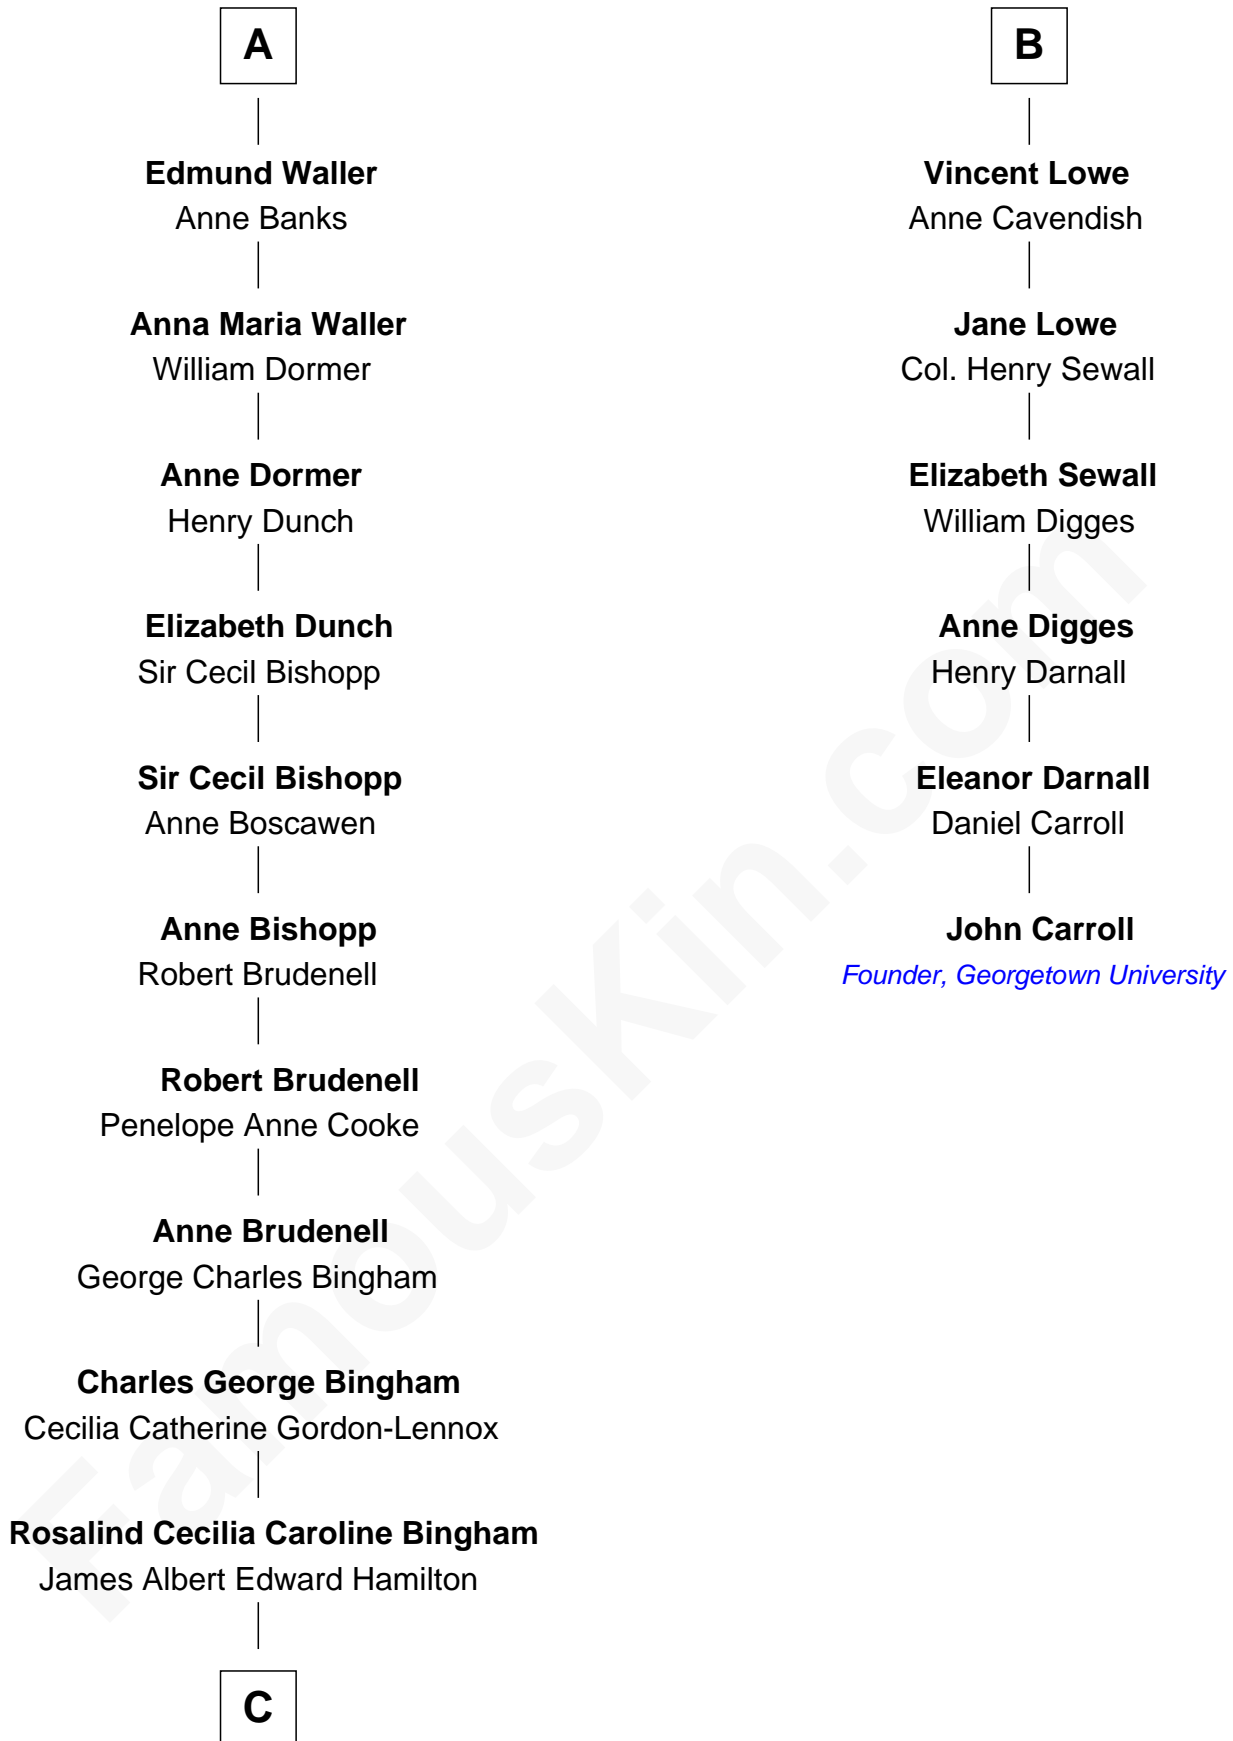

FamousKin.com Relationship Chart of

Princess Diana

Princess of Wales

12th cousin 7 times removed of

John Carroll

Founder of Georgetown University

Sir Hugh Shirley

Beatrice Brewes

C

Cynthia Elinor Beatrix Hamilton

Albert Edward John Spencer

Edward John Spencer

Frances Ruth Burke Roche

Princess Diana

Princess of Wales

FamousKin.com