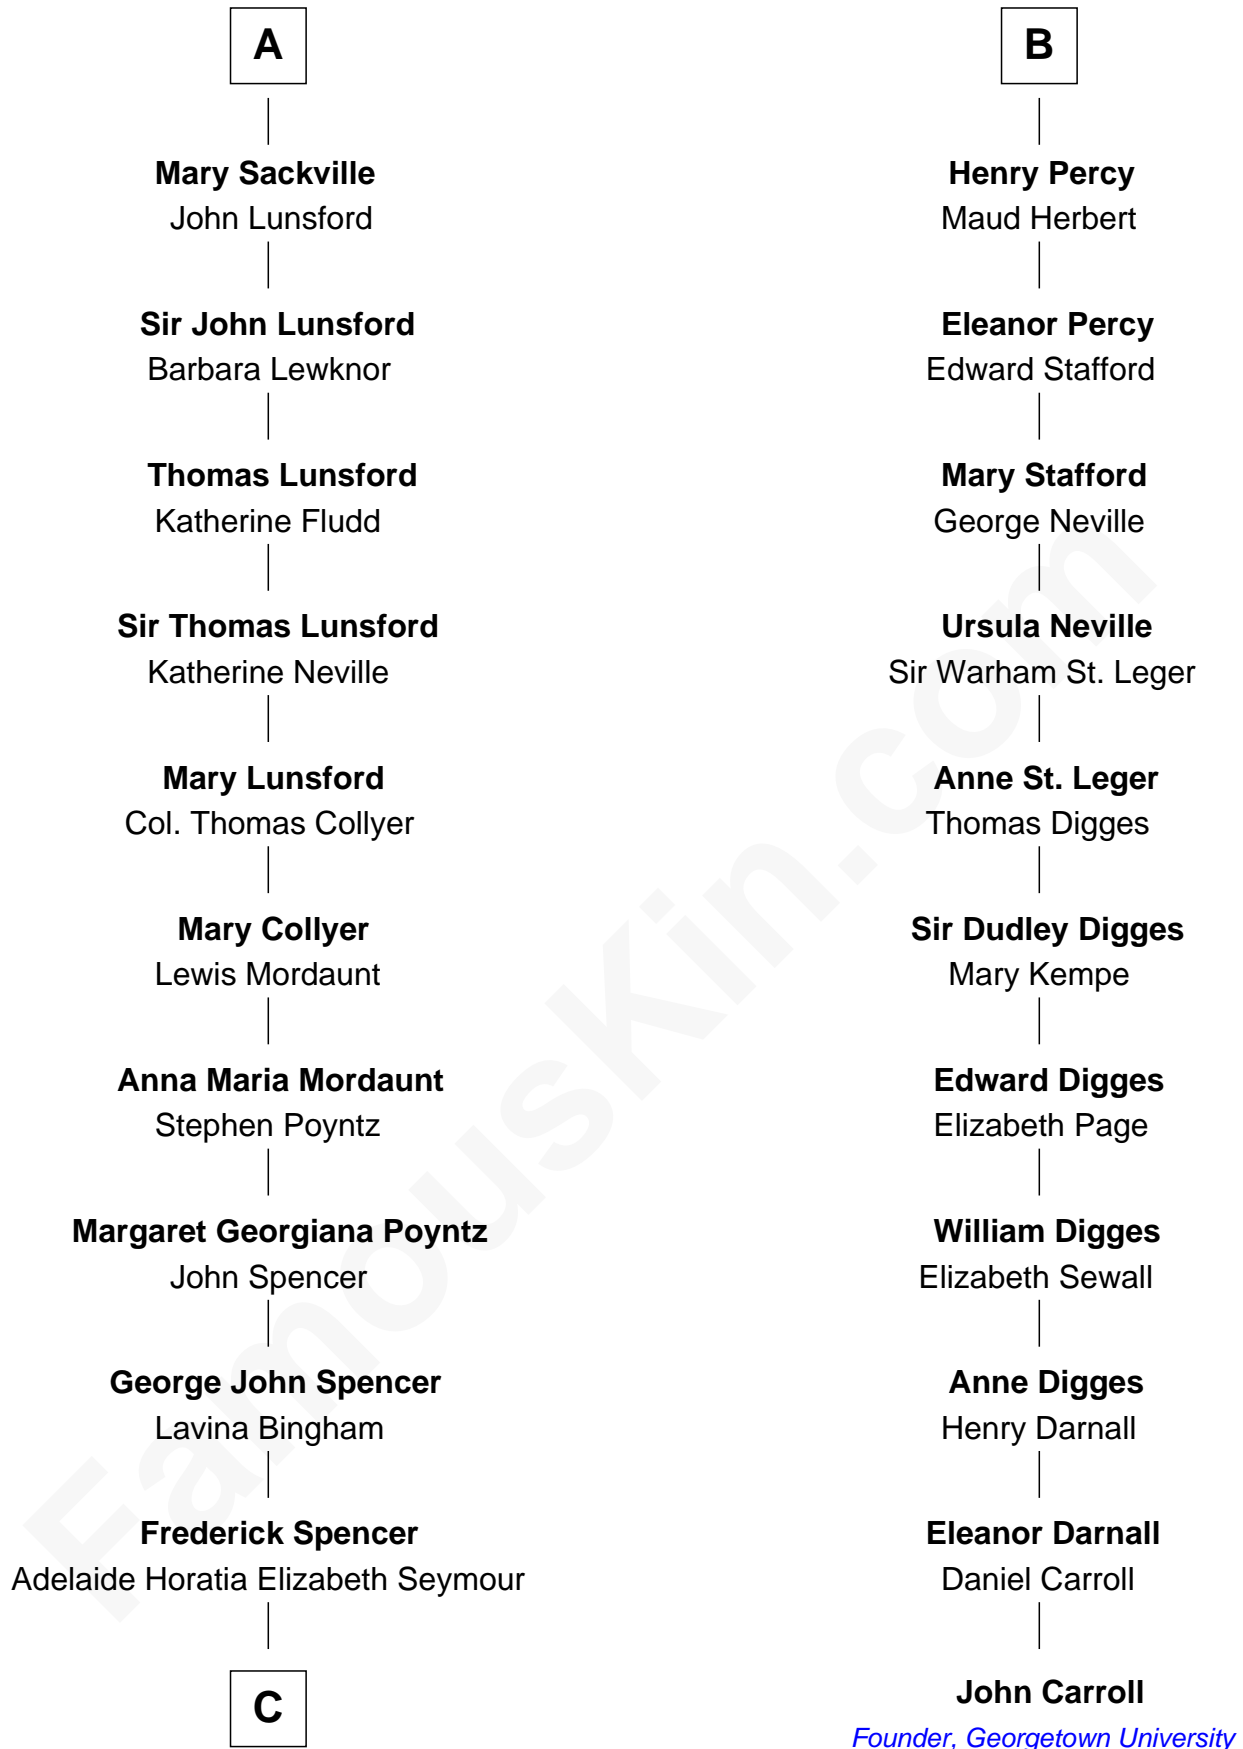

FamousKin.com

Relationship Chart of

Princess Diana

Princess of Wales

17th cousin 3 times removed of

John Carroll

Founder of Georgetown University

C

—
Charles Robert Spencer

Margaret Baring

—
Albert Edward John Spencer

Cynthia Elinor Beatrix Hamilton

—
Edward John Spencer

Frances Ruth Burke Roche

—
Princess Diana

Princess of Wales