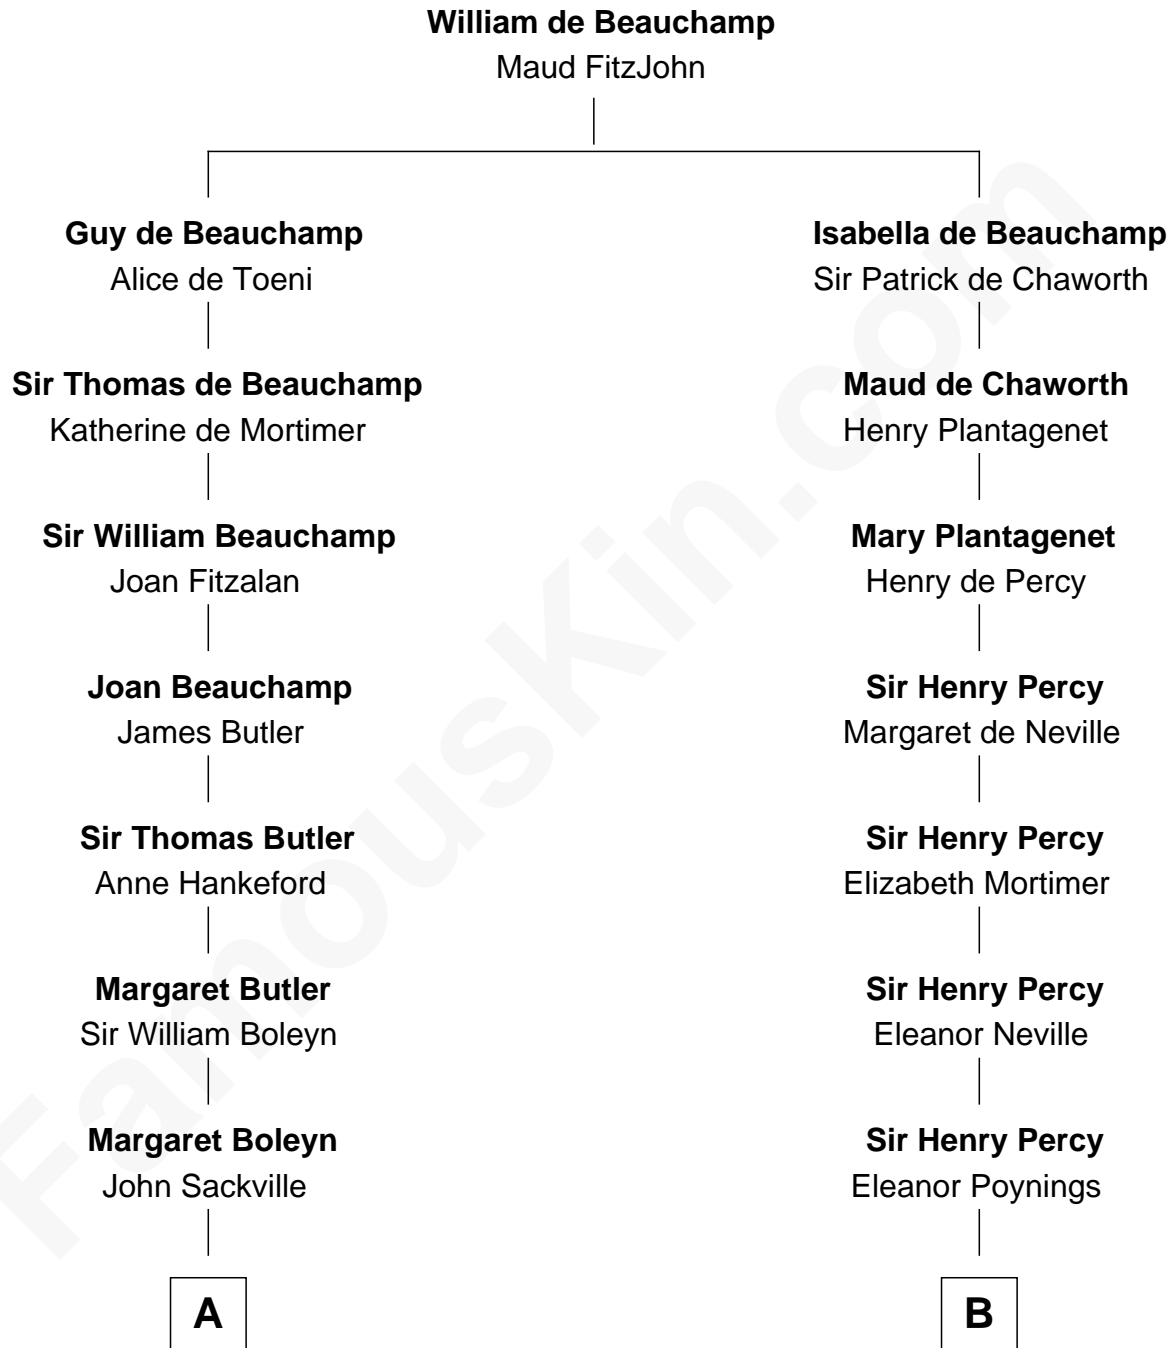

FamousKin.com

Relationship Chart of

Princess Diana

Princess of Wales

17th cousin 3 times removed of

John Carroll

Founder of Georgetown University

C

—
Charles Robert Spencer

Margaret Baring

—
Albert Edward John Spencer

Cynthia Elinor Beatrix Hamilton

—
Edward John Spencer

Frances Ruth Burke Roche

—
Princess Diana

Princess of Wales