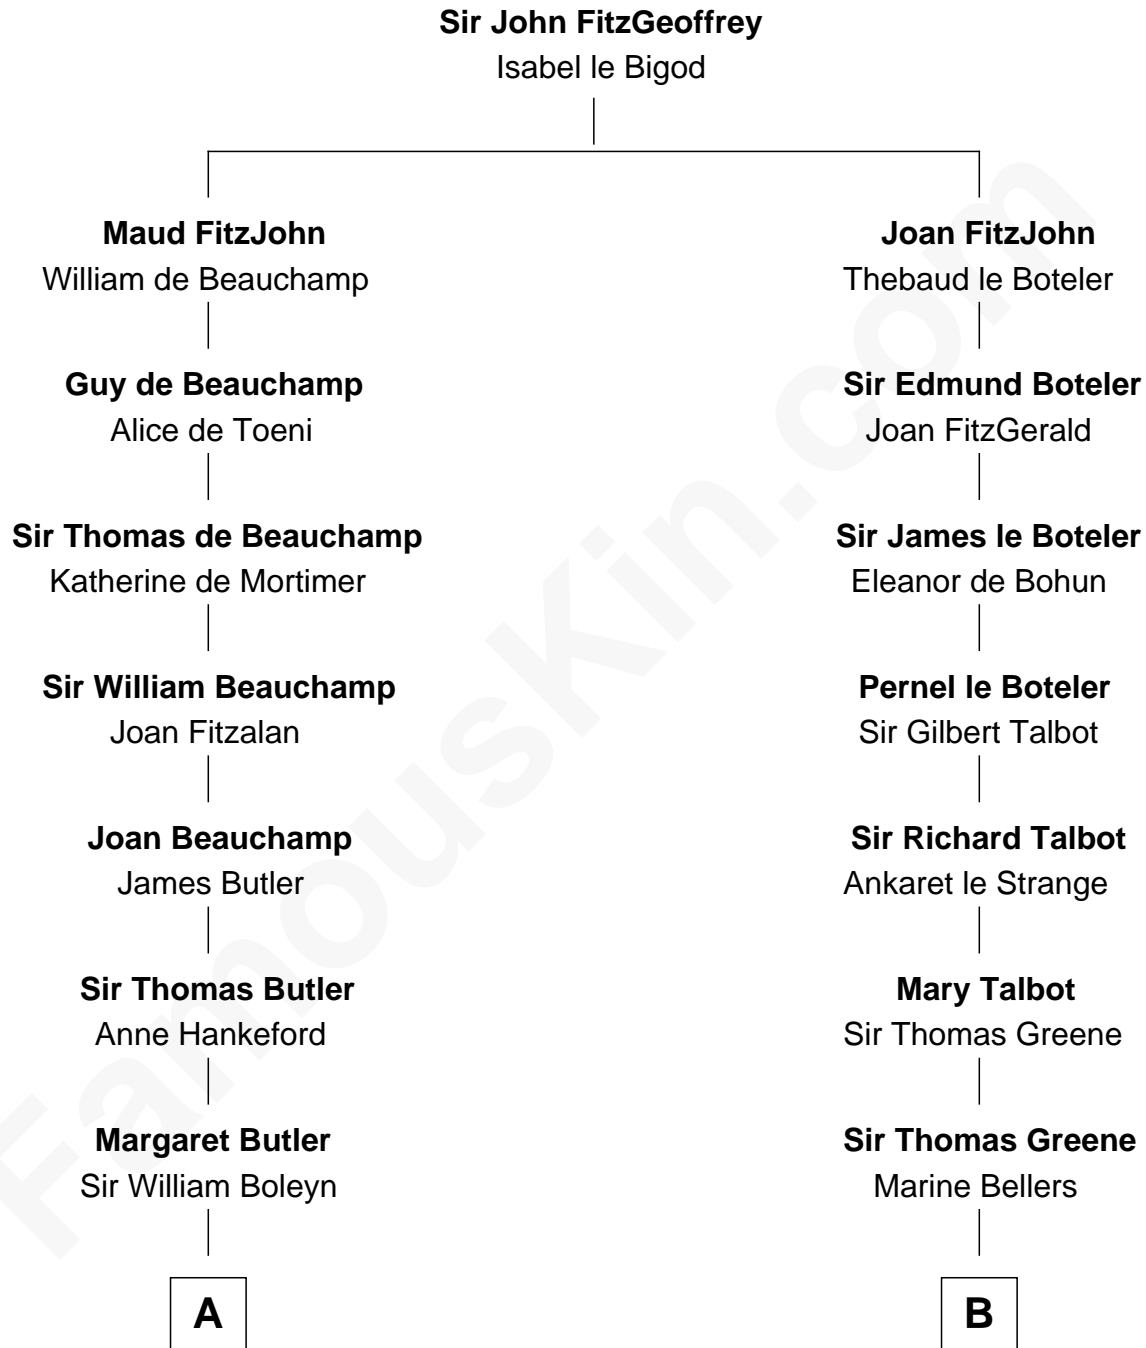

FamousKin.com

Relationship Chart of

Princess Diana

Princess of Wales

17th cousin 4 times removed of

John Carroll
Founder of Georgetown University

C

—
Frederick Spencer

Adelaide Horatia Elizabeth Seymour

—
Charles Robert Spencer

Margaret Baring

—
Albert Edward John Spencer

Cynthia Elinor Beatrix Hamilton

—
Edward John Spencer

Frances Ruth Burke Roche

—
Princess Diana

Princess of Wales

FamousKin.com