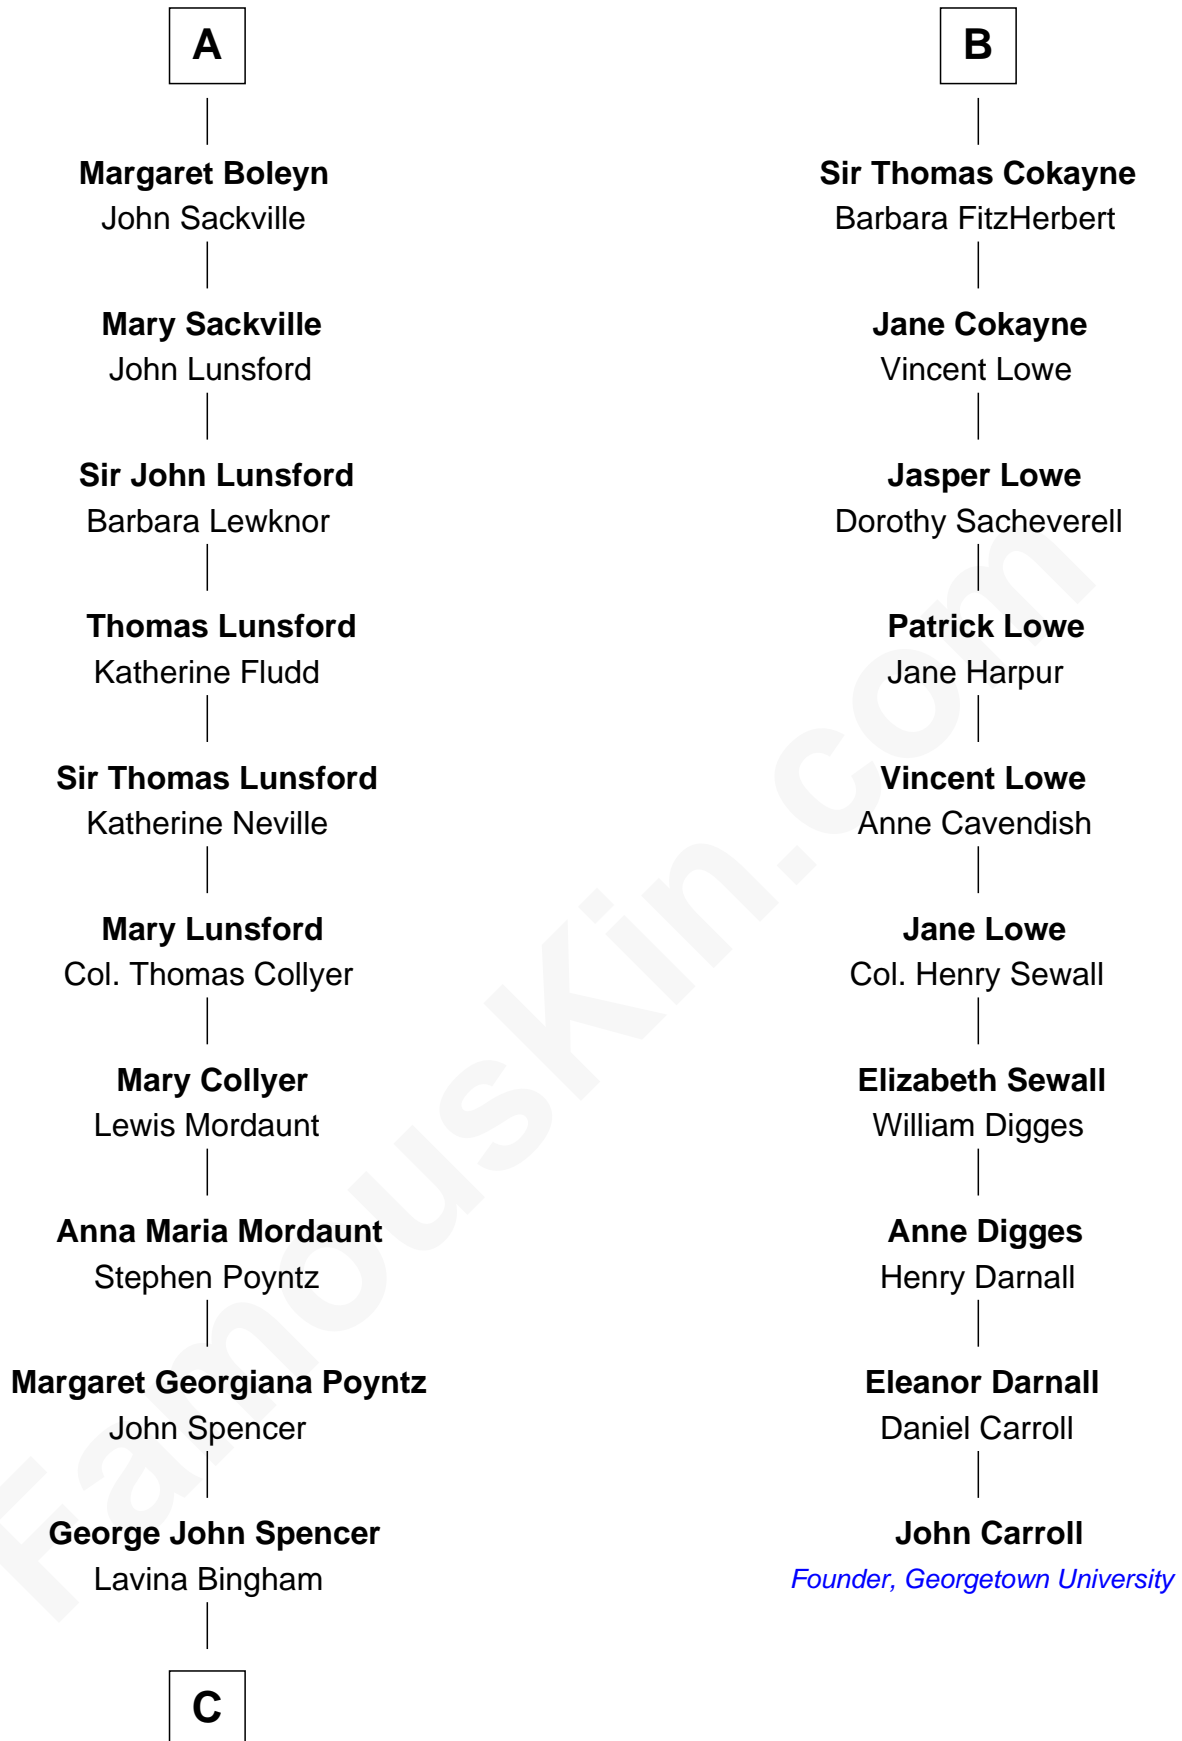

## Relationship Chart of

### Princess Diana

*Princess of Wales*

16th cousin 5 times removed of

**John Carroll**  
*Founder of Georgetown University*

**Sir Robert de Ros**  
 Isabel de Aubeney

**C**

—  
**Frederick Spencer**

Adelaide Horatia Elizabeth Seymour

—  
**Charles Robert Spencer**

Margaret Baring

—  
**Albert Edward John Spencer**

Cynthia Elinor Beatrix Hamilton

—  
**Edward John Spencer**

Frances Ruth Burke Roche

—  
**Princess Diana**

*Princess of Wales*