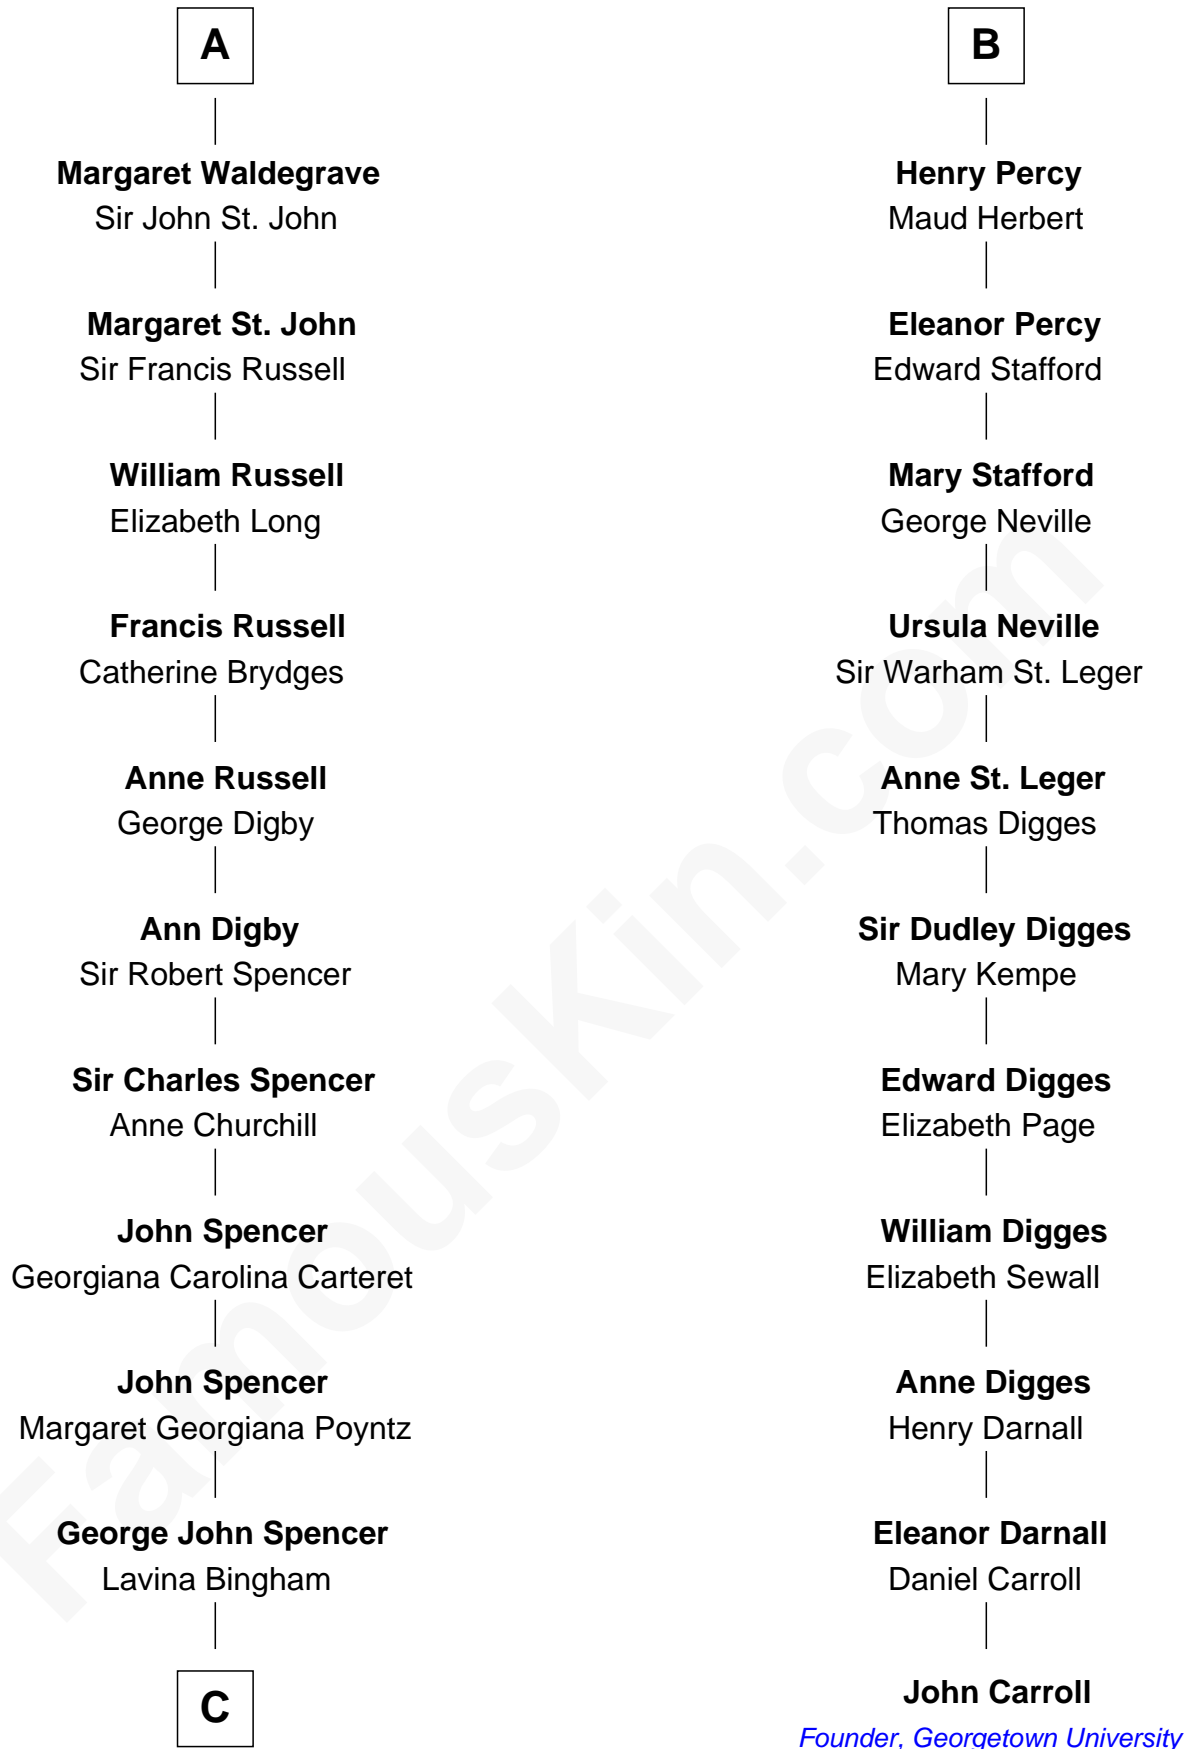

FamousKin.com Relationship Chart of

Princess Diana

Princess of Wales

17th cousin 4 times removed of

John Carroll

Founder of Georgetown University

C

—
Frederick Spencer

Adelaide Horatia Elizabeth Seymour

—
Charles Robert Spencer

Margaret Baring

—
Albert Edward John Spencer

Cynthia Elinor Beatrix Hamilton

—
Edward John Spencer

Frances Ruth Burke Roche

—
Princess Diana

Princess of Wales

FamousKin.com