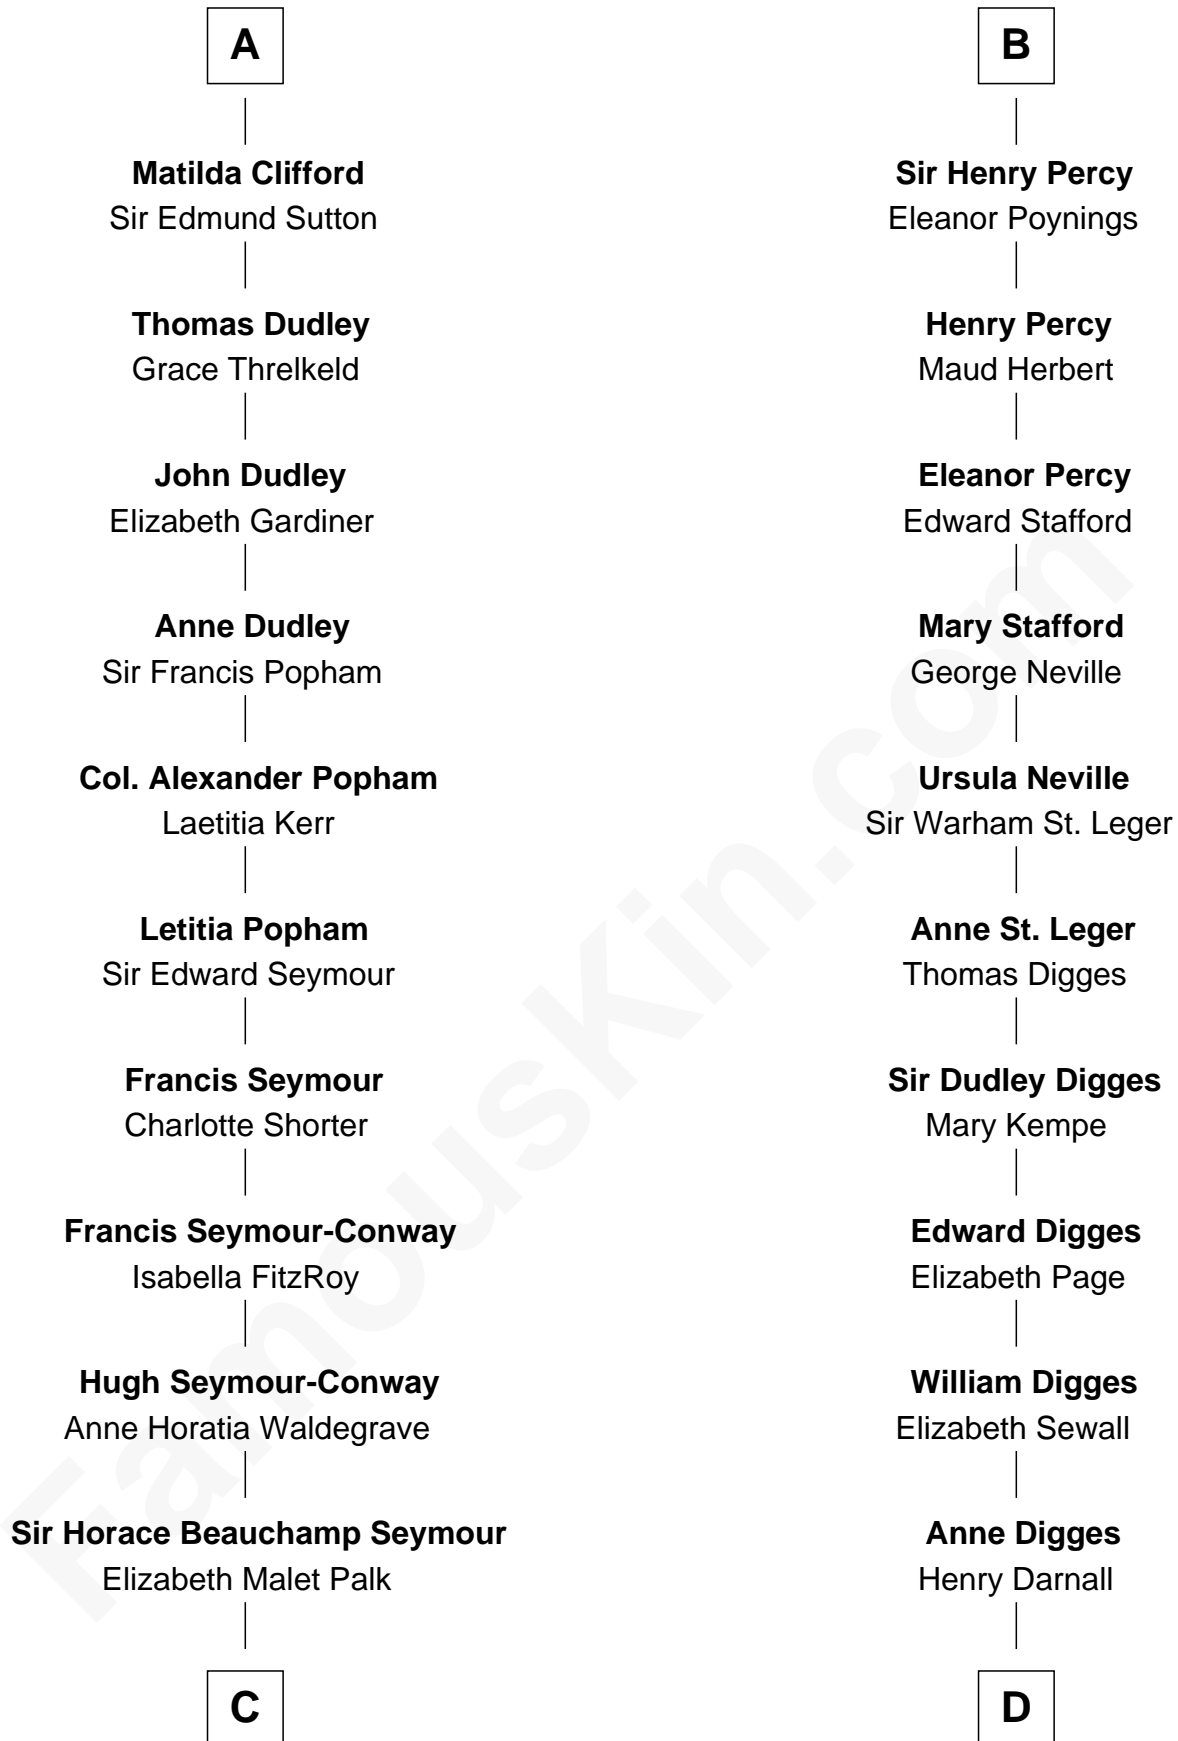

FamousKin.com

Relationship Chart of

Princess Diana

Princess of Wales

18th cousin 3 times removed of

John Carroll
Founder of Georgetown University

C

Adelaide Horatia Elizabeth Seymour

Frederick Spencer

Charles Robert Spencer

Margaret Baring

Albert Edward John Spencer

Cynthia Elinor Beatrix Hamilton

Edward John Spencer

Frances Ruth Burke Roche

Princess Diana