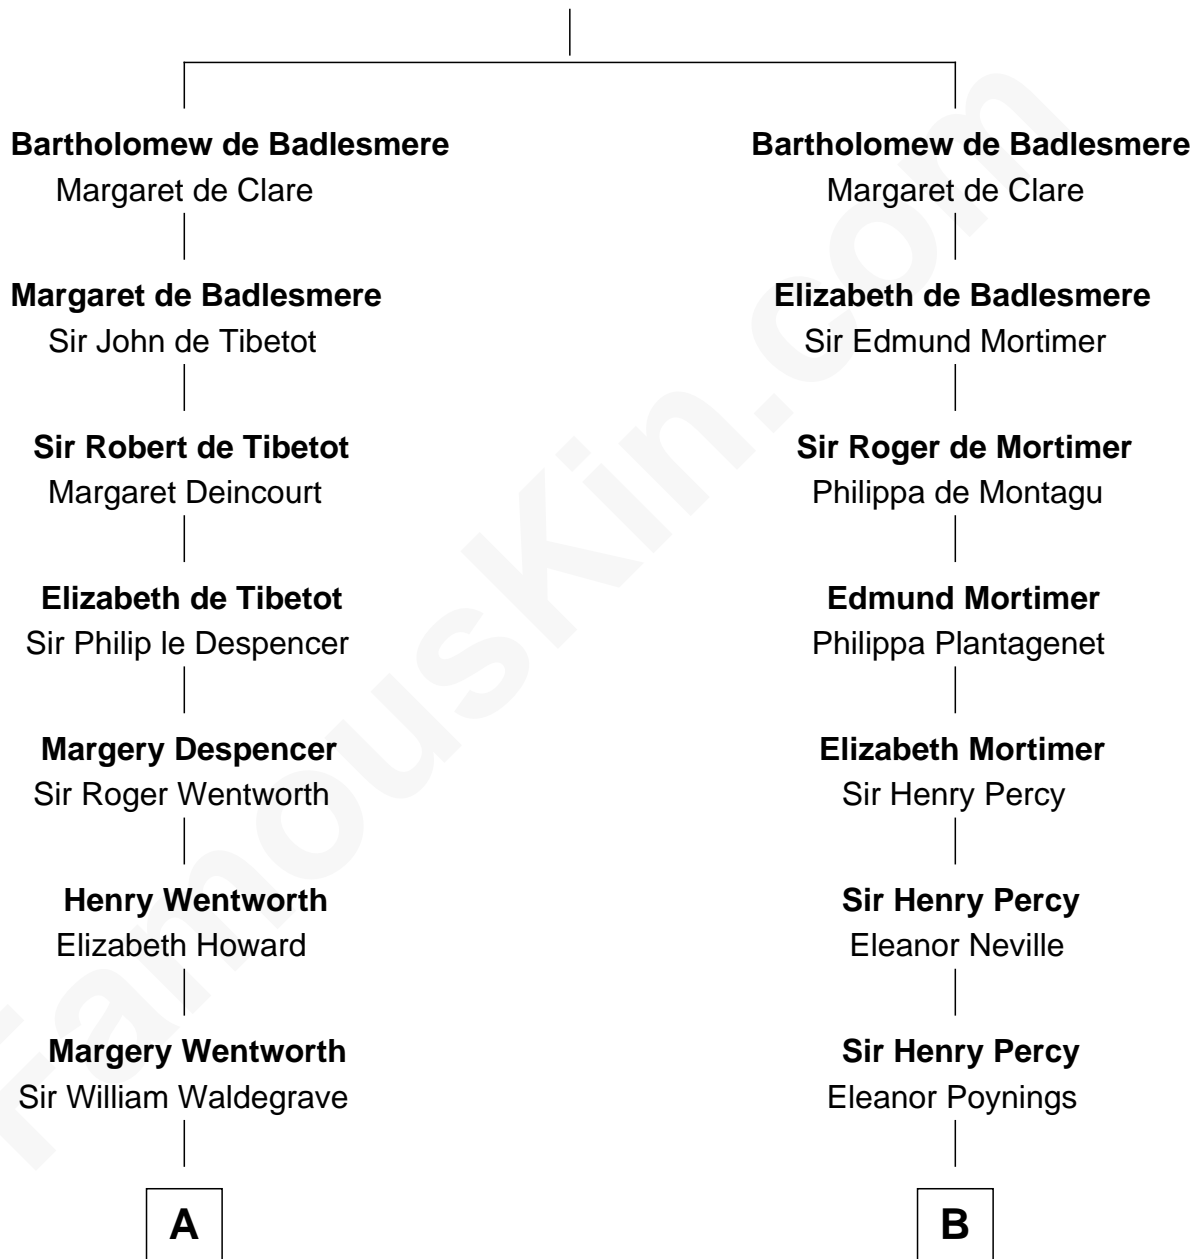

FamousKin.com

Relationship Chart of

Princess Diana

Princess of Wales

17th cousin 4 times removed of

John Carroll
Founder of Georgetown University

Gunselm de Badlesmere

C

—
Frederick Spencer

Adelaide Horatia Elizabeth Seymour

—
Charles Robert Spencer

Margaret Baring

—
Albert Edward John Spencer

Cynthia Elinor Beatrix Hamilton

—
Edward John Spencer

Frances Ruth Burke Roche

—
Princess Diana

Princess of Wales

FamousKin.com