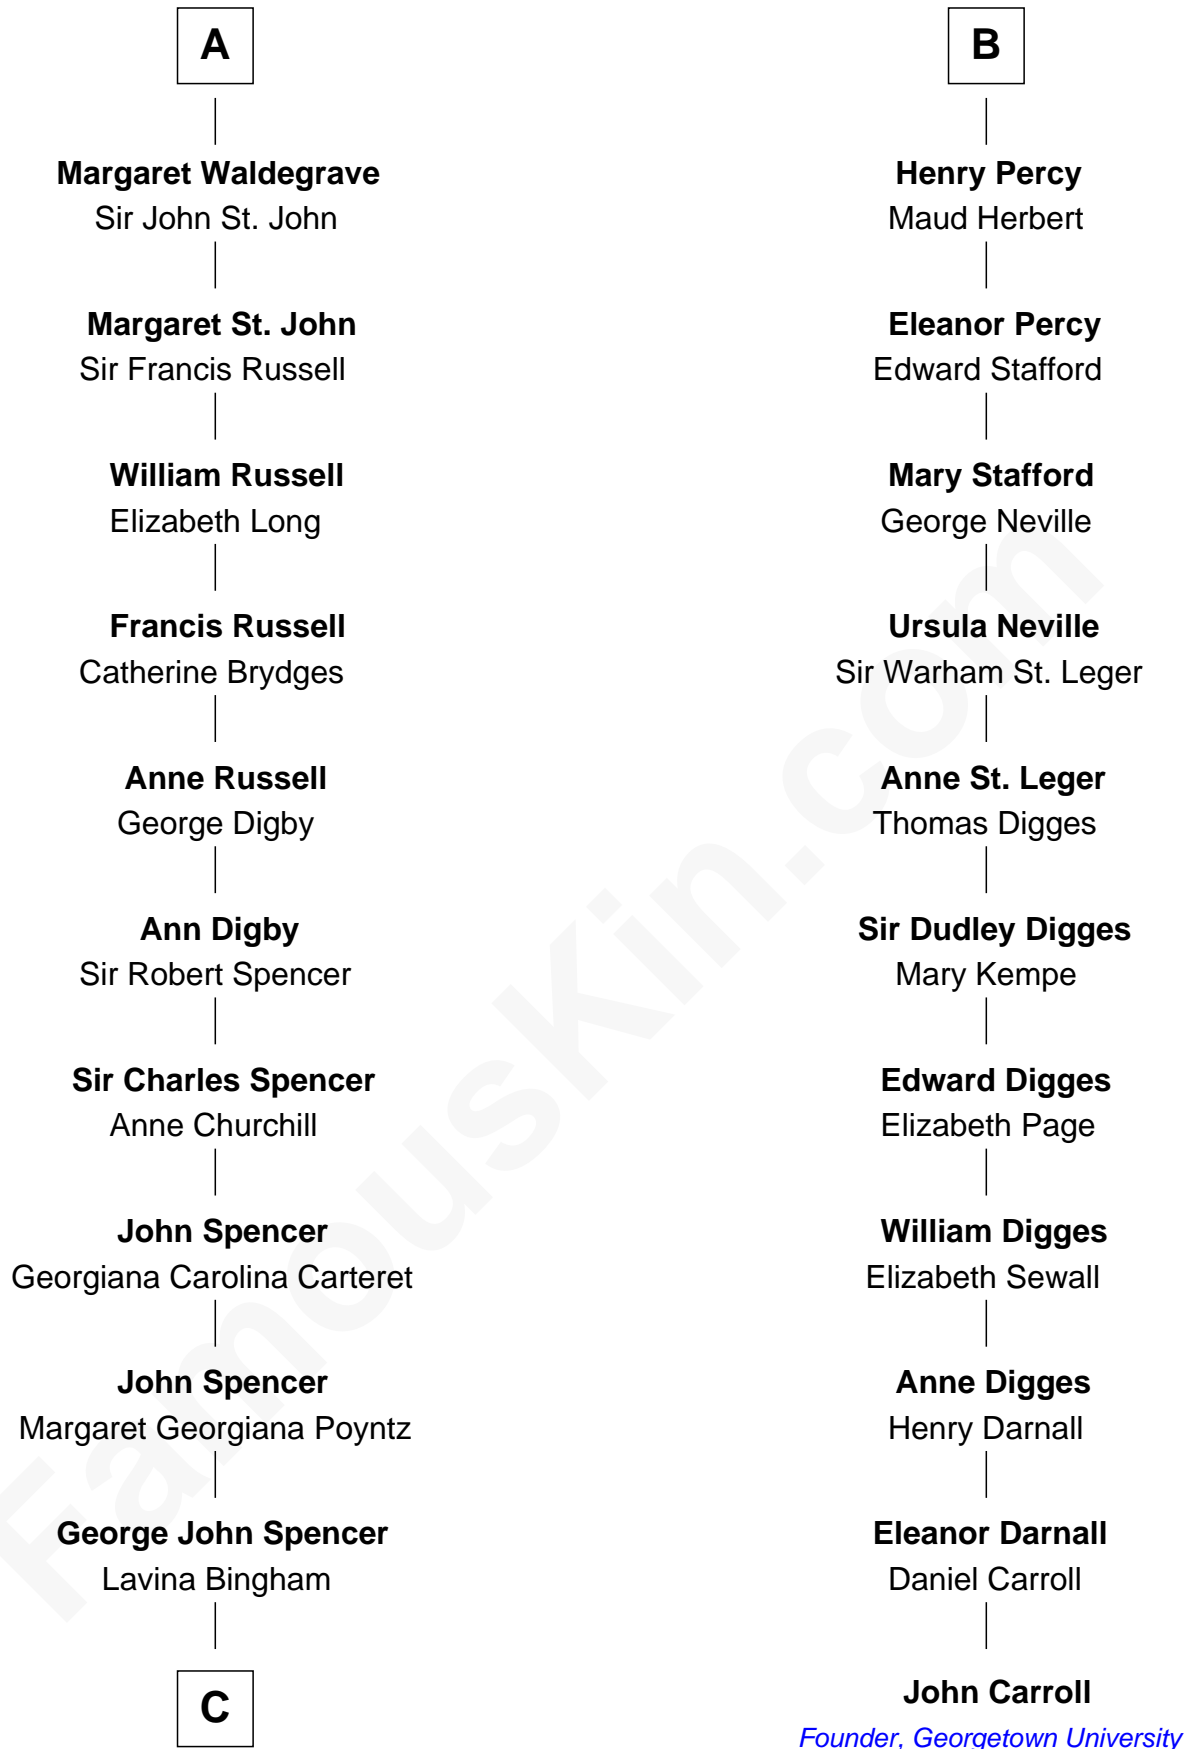

FamousKin.com

Relationship Chart of

Princess Diana

Princess of Wales

17th cousin 4 times removed of

John Carroll
Founder of Georgetown University

Gunselm de Badlesmere

C

—
Frederick Spencer

Adelaide Horatia Elizabeth Seymour

—
Charles Robert Spencer

Margaret Baring

—
Albert Edward John Spencer

Cynthia Elinor Beatrix Hamilton

—
Edward John Spencer

Frances Ruth Burke Roche

—
Princess Diana

Princess of Wales

FamousKin.com