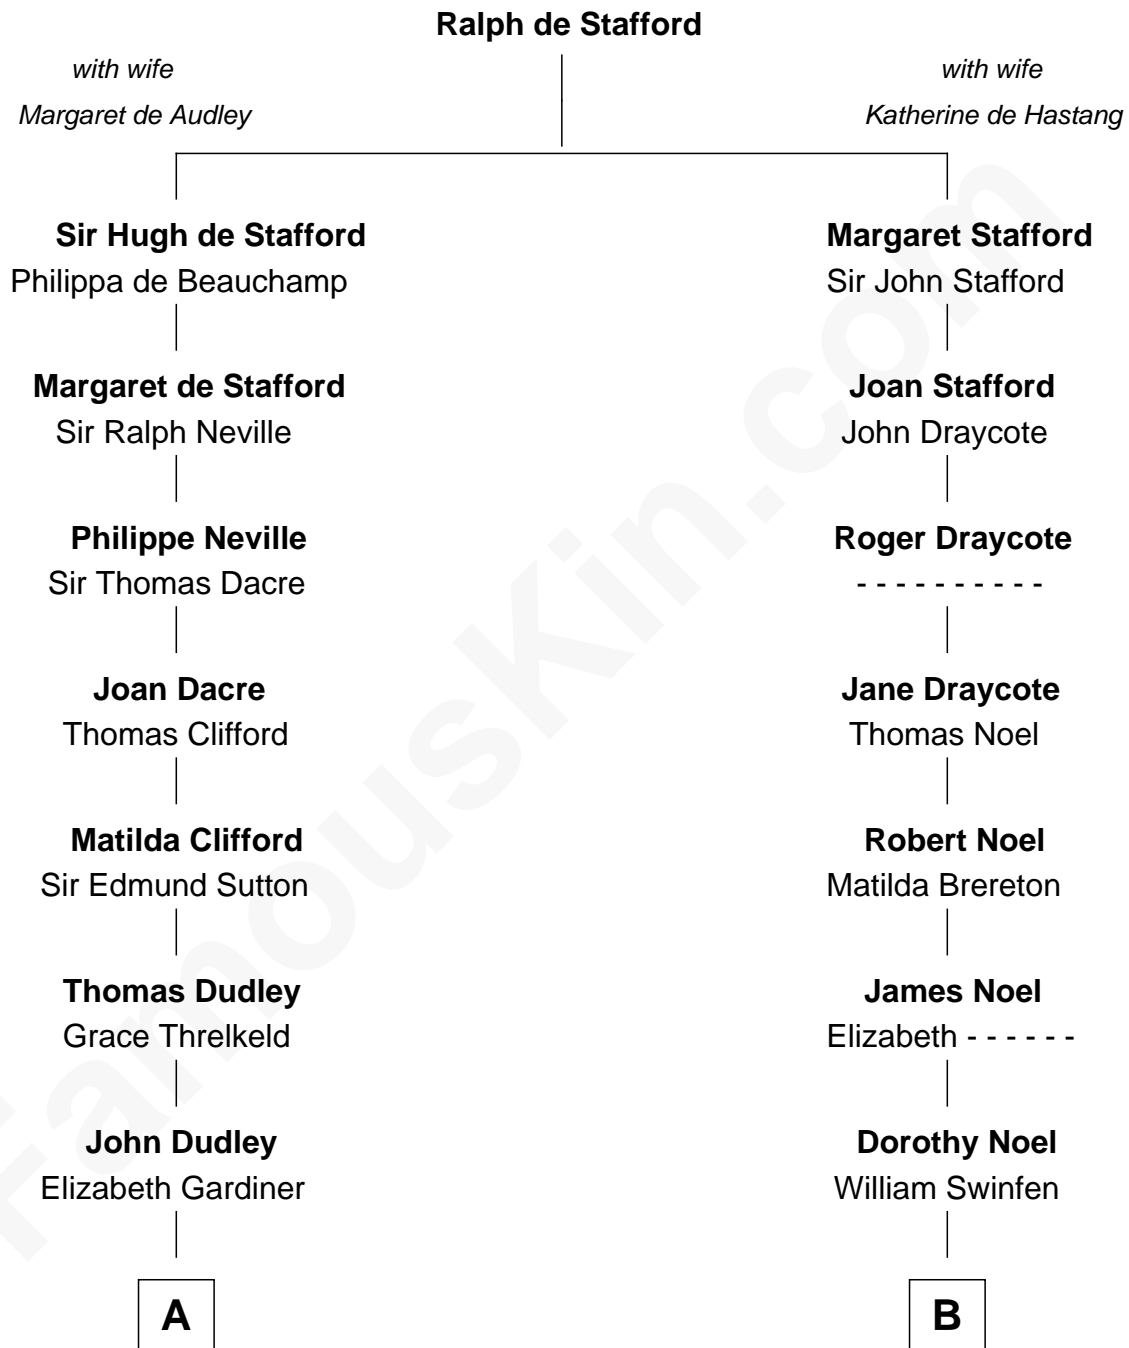

FamousKin.com

Relationship Chart of

Princess Diana

Princess of Wales

14th cousin 4 times removed of

John Carroll
Founder of Georgetown University

C

Edward John Spencer
Frances Ruth Burke Roche

Princess Diana
Princess of Wales

FamousKin.com