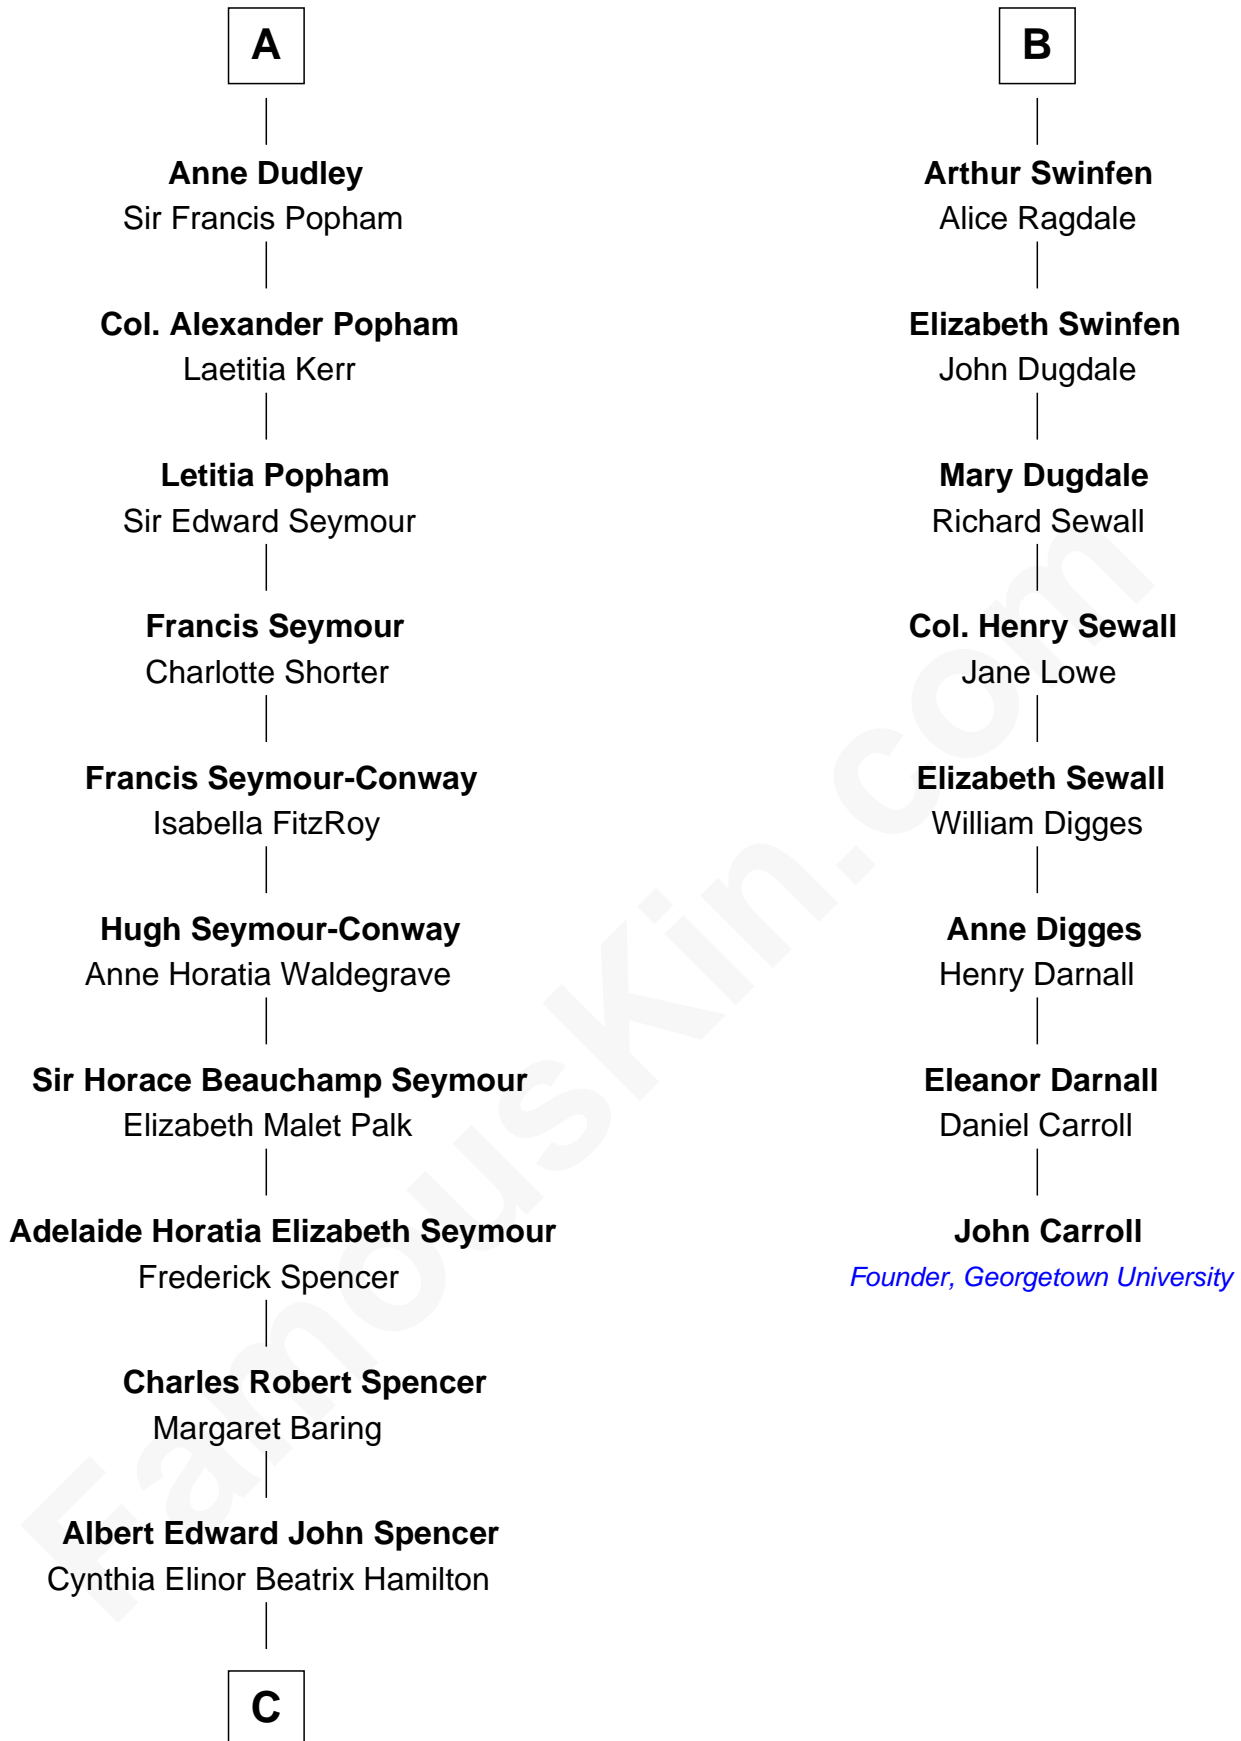

FamousKin.com

Relationship Chart of

Princess Diana

Princess of Wales

14th cousin 4 times removed of

John Carroll
Founder of Georgetown University

C

Edward John Spencer
Frances Ruth Burke Roche

Princess Diana
Princess of Wales

FamousKin.com