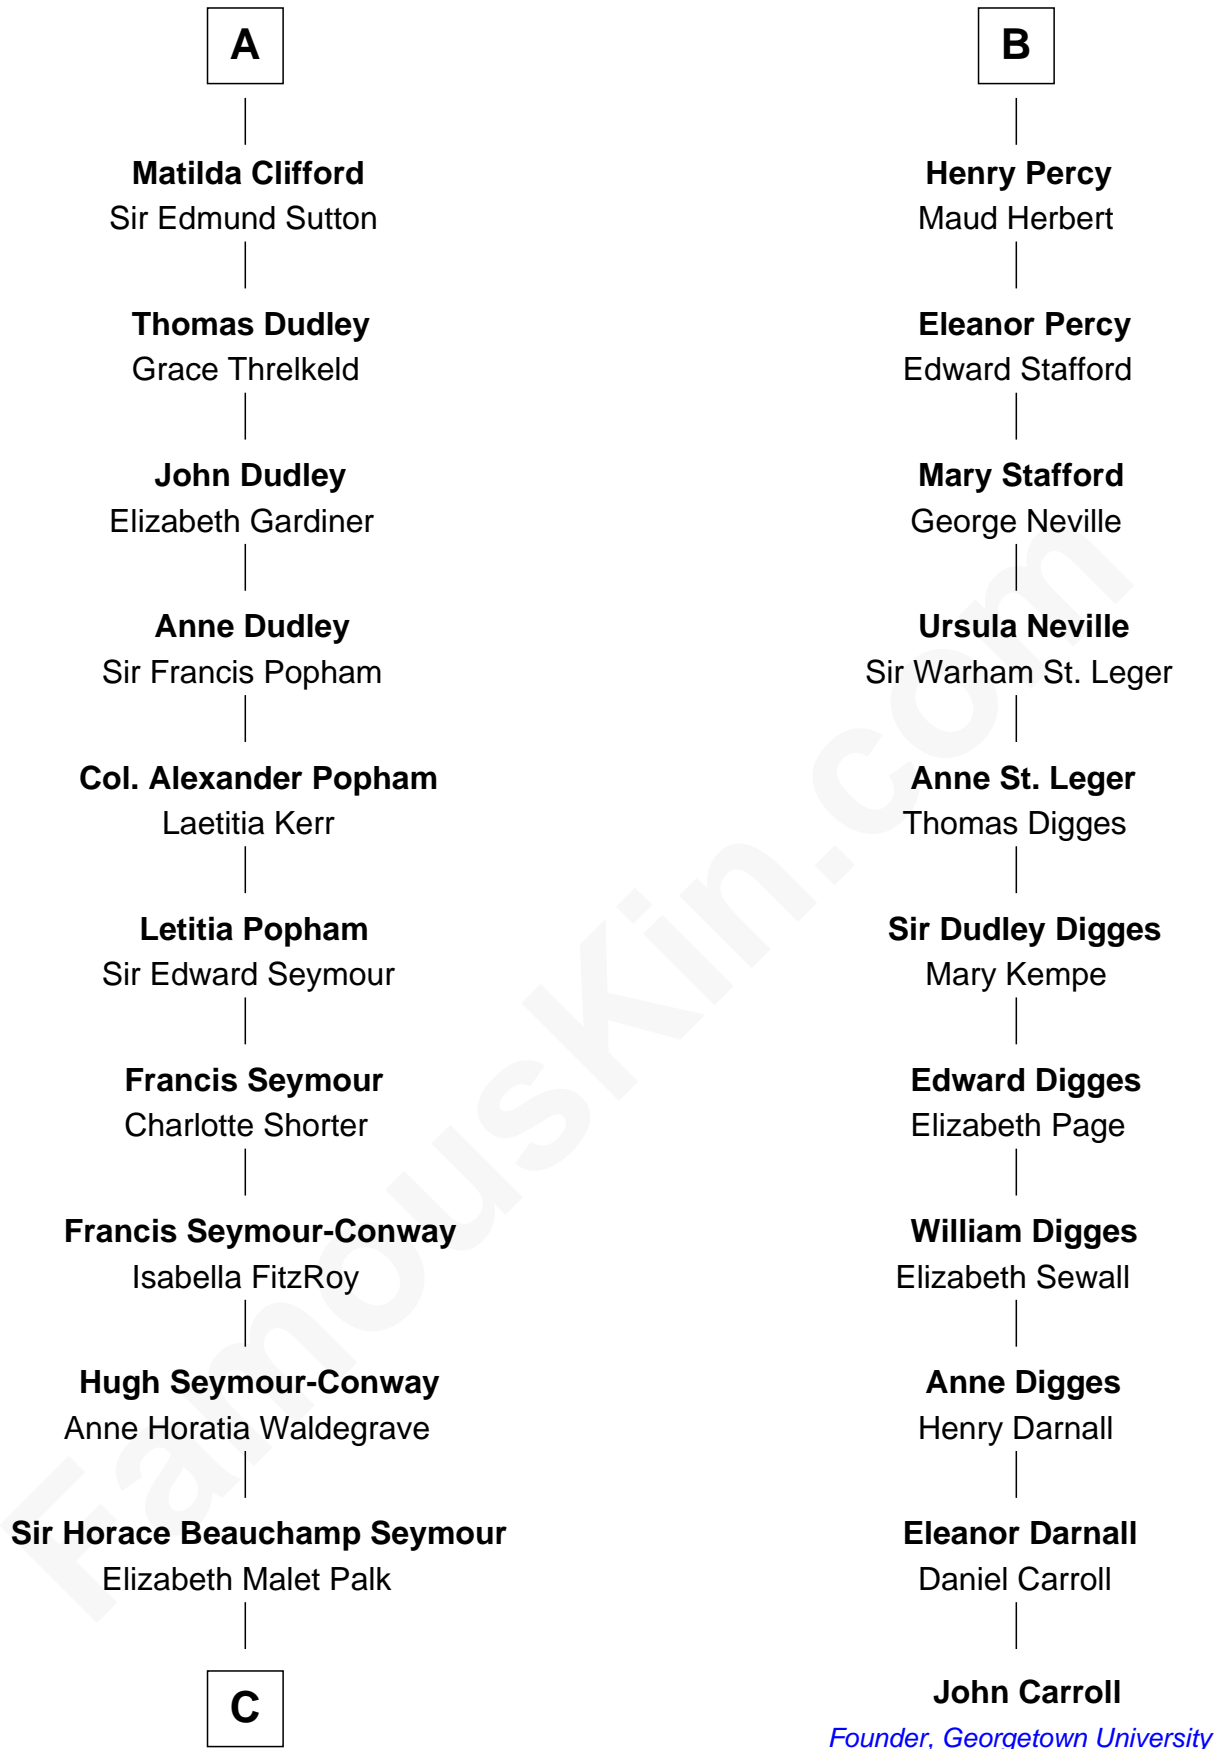

FamousKin.com

Relationship Chart of

Princess Diana

Princess of Wales

17th cousin 4 times removed of

John Carroll
Founder of Georgetown University

C

Adelaide Horatia Elizabeth Seymour

Frederick Spencer

Charles Robert Spencer

Margaret Baring

Albert Edward John Spencer

Cynthia Elinor Beatrix Hamilton

Edward John Spencer

Frances Ruth Burke Roche

Princess Diana

Princess of Wales

FamousKin.com