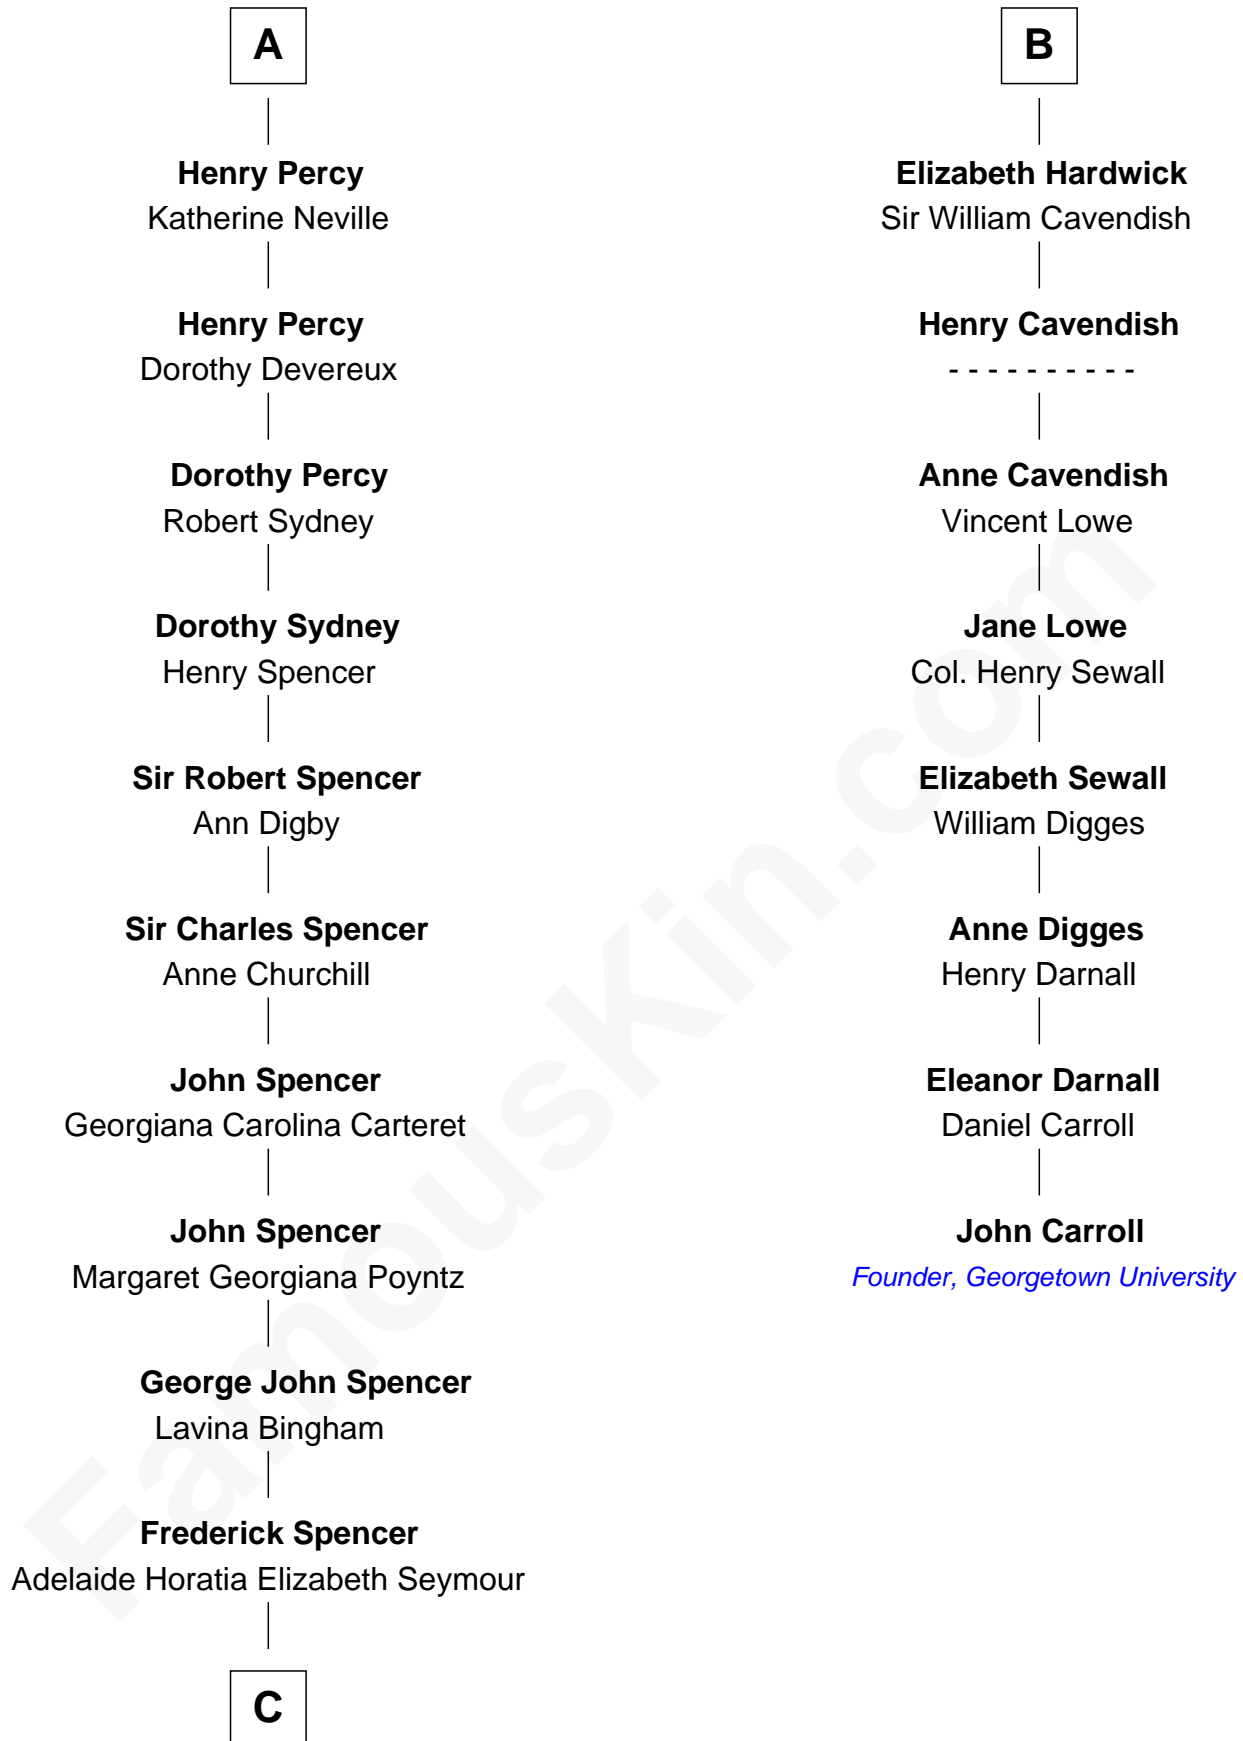

FamousKin.com
Relationship Chart of
Princess Diana
Princess of Wales

14th cousin 6 times removed of
John Carroll
Founder of Georgetown University

C

—
Charles Robert Spencer

Margaret Baring

—
Albert Edward John Spencer

Cynthia Elinor Beatrix Hamilton

—
Edward John Spencer

Frances Ruth Burke Roche

—
Princess Diana

Princess of Wales

FamousKin.com