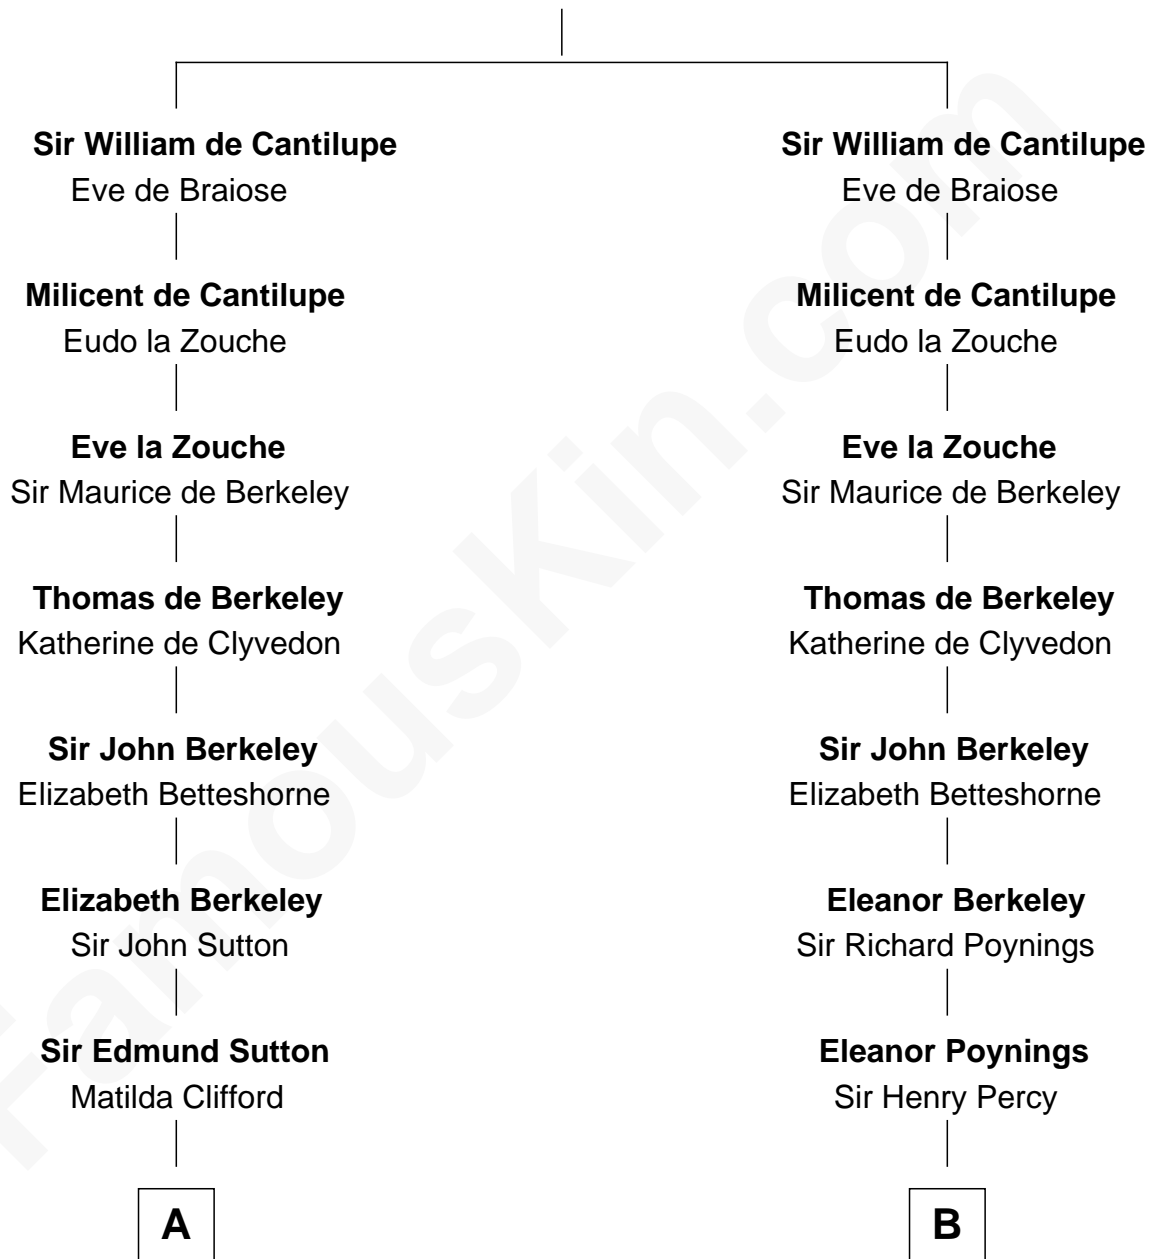

## Relationship Chart of Princess Diana

Princess of Wales

17th cousin 3 times removed of

**John Carroll**  
 Founder of Georgetown University

William de Cantilupe

-----

**C**

—  
**Charles Robert Spencer**

Margaret Baring

—  
**Albert Edward John Spencer**

Cynthia Elinor Beatrix Hamilton

—  
**Edward John Spencer**

Frances Ruth Burke Roche

—  
**Princess Diana**

*Princess of Wales*

FamousKin.com