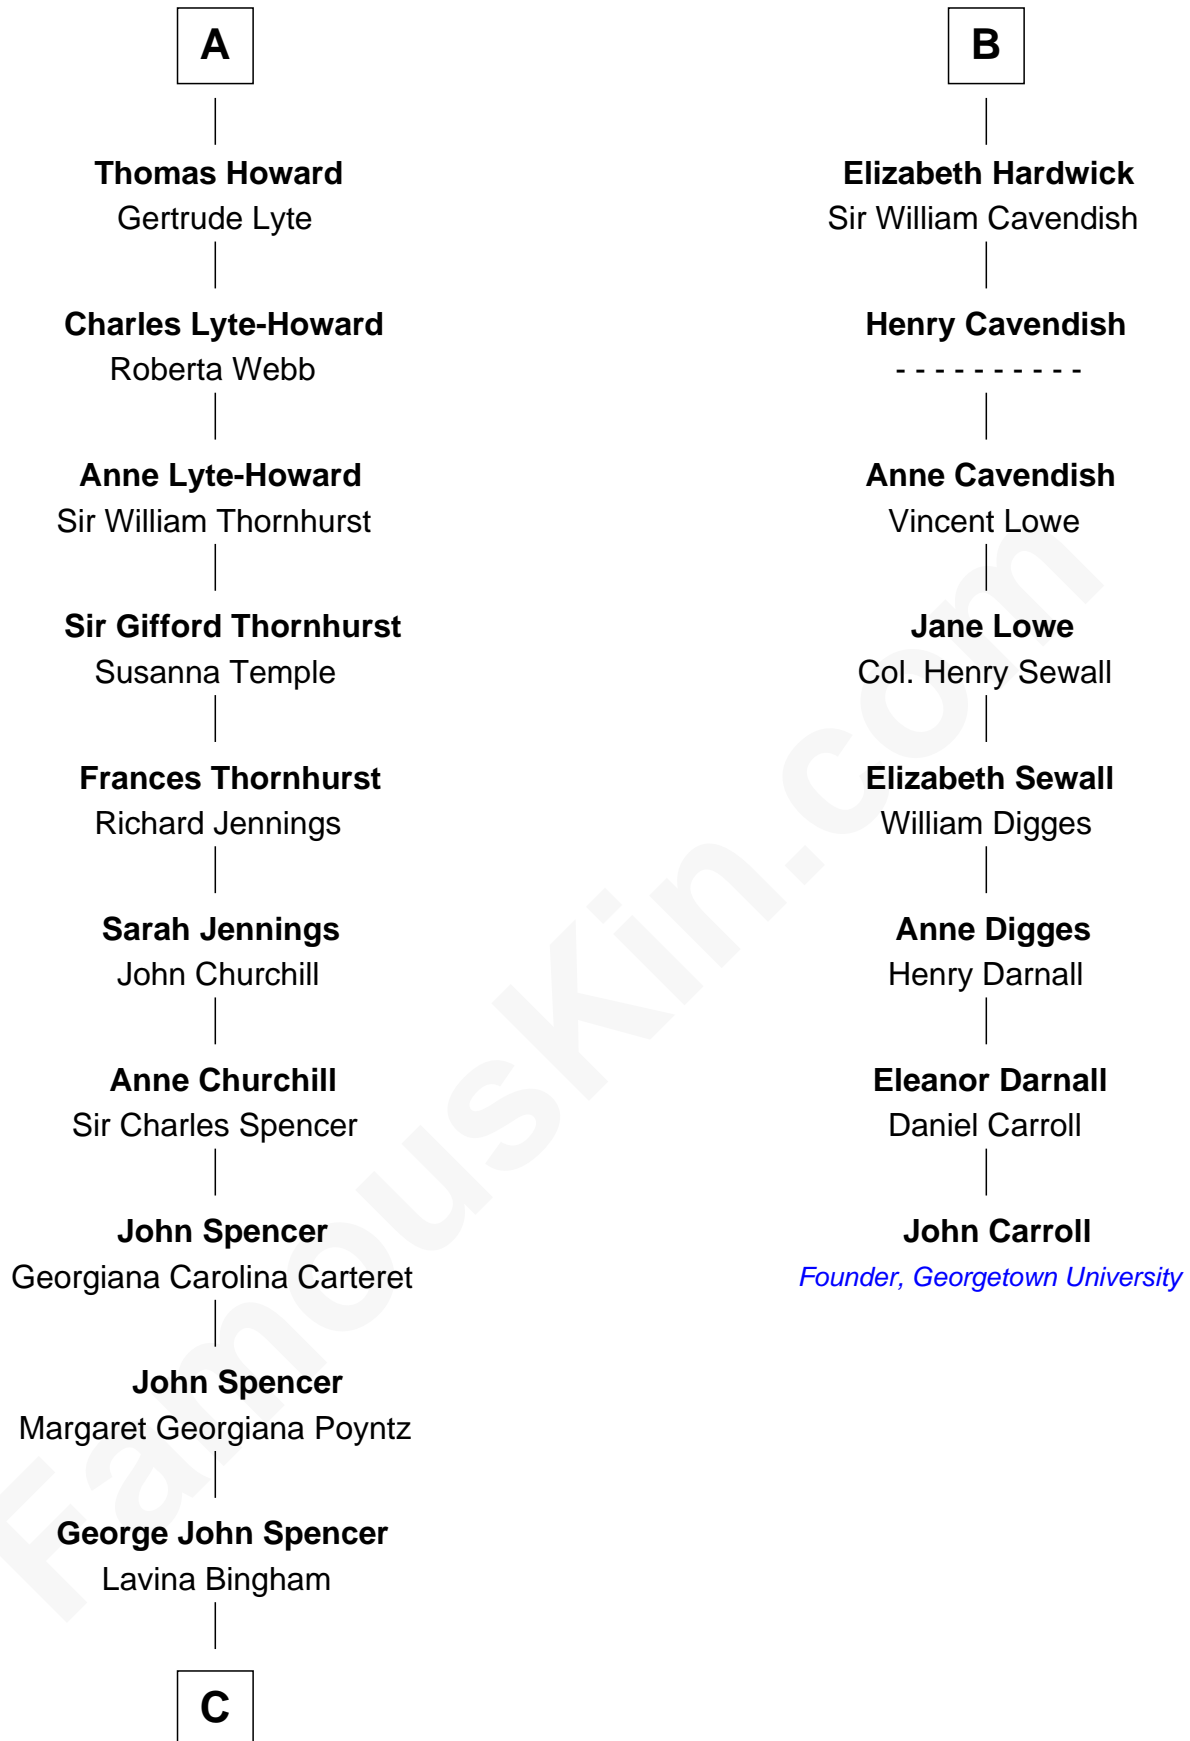

FamousKin.com

Relationship Chart of

Princess Diana

Princess of Wales

14th cousin 7 times removed of

John Carroll

Founder of Georgetown University

C

—
Frederick Spencer

Adelaide Horatia Elizabeth Seymour

—
Charles Robert Spencer

Margaret Baring

—
Albert Edward John Spencer

Cynthia Elinor Beatrix Hamilton

—
Edward John Spencer

Frances Ruth Burke Roche

—
Princess Diana

Princess of Wales

FamousKin.com